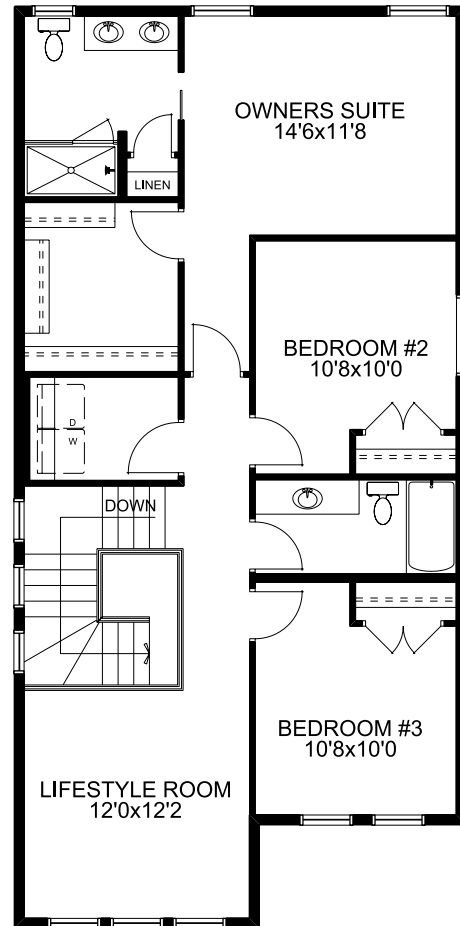

Upper Floor

1116 SQFT

Your Dream Home, Built Your Way.

McKEE HOMES

*Prices, specs, features, and images are subject to change and may not be indicative of included items.

403-948-6595
mckeehomes.com