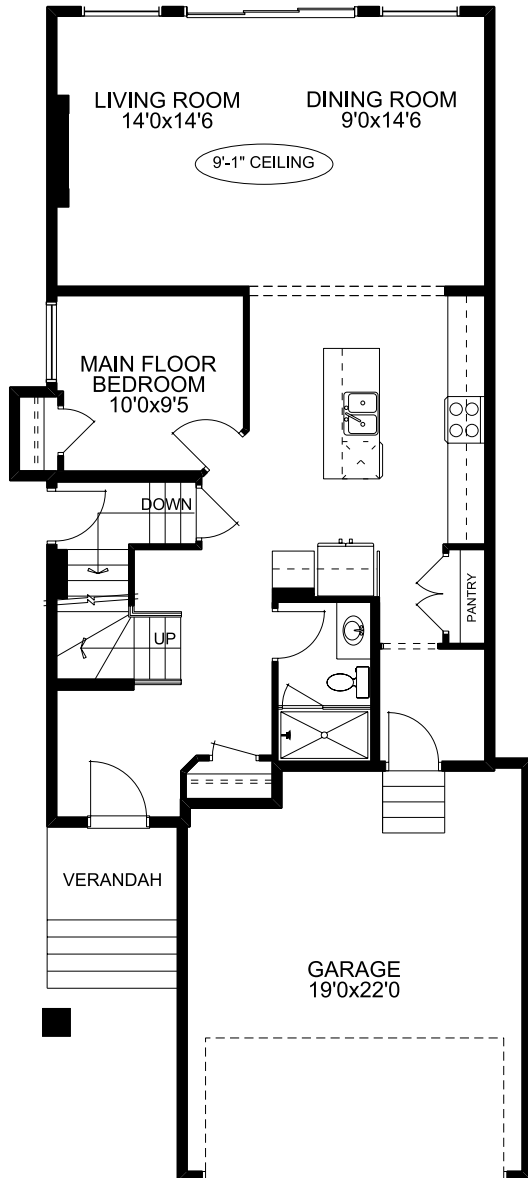

### Home Features:

- 9'0 Main floor ceiling height
- 1 1/4" Quartz countertops throughout
- Luxury Vinyl Plank in all main floor open living areas
- Under mount vanity sinks
- Please see your Area Sales Manager for a full list of included features

# Floorplan

## Main Floor

1027 SQFT