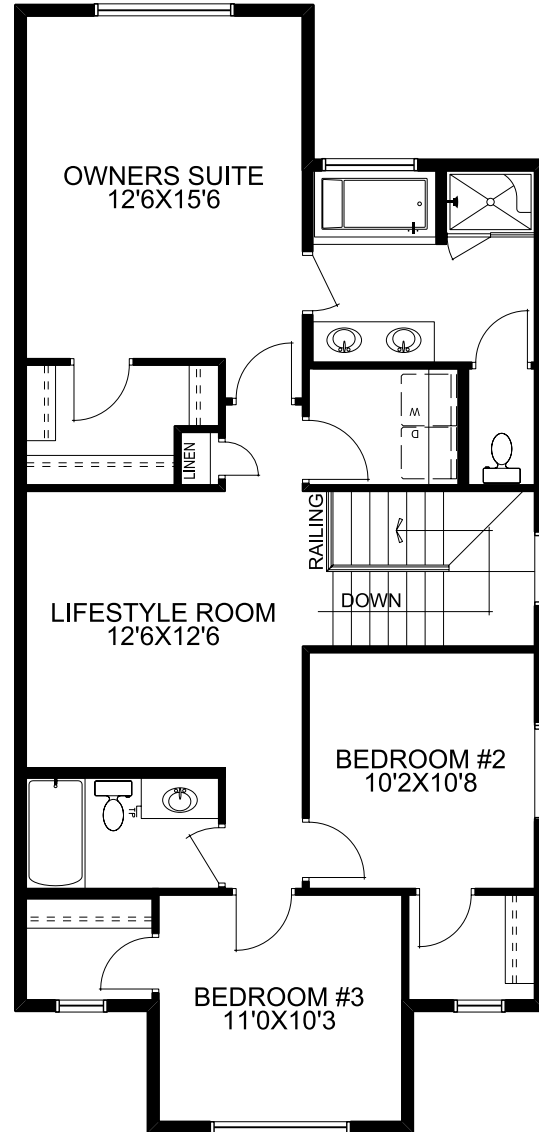

Upper Floor

1085 SQFT

Your Dream Home, Built Your Way.

McKEE HOMES

*Prices, specs, features, and images are subject to change and may not be indicative of included items.

403-948-6595
mckeehomes.com