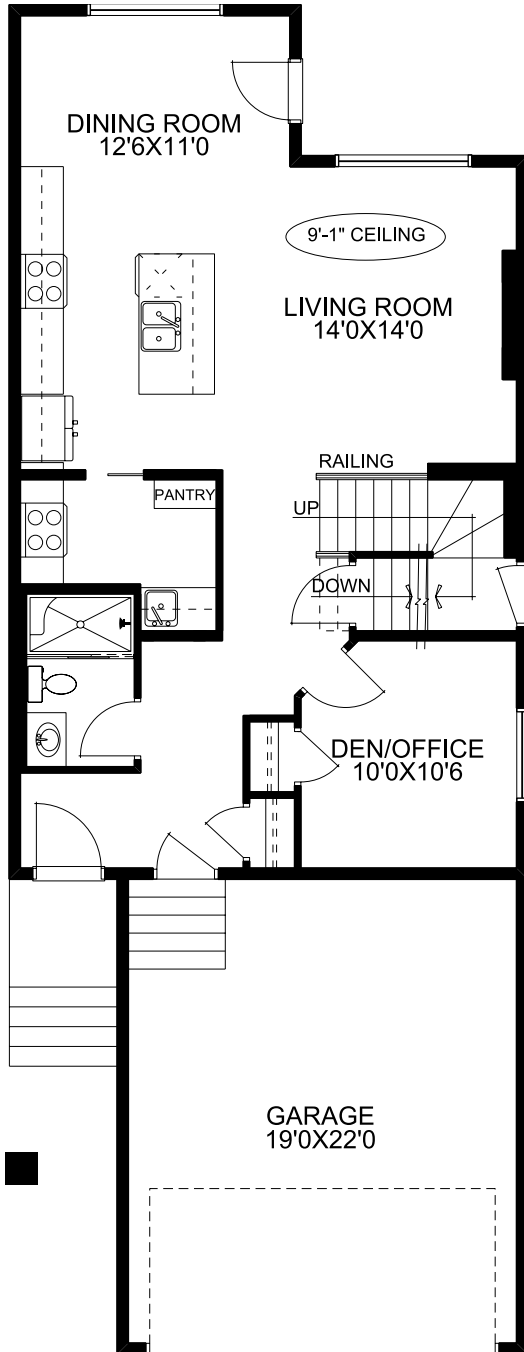

### Home Features:

- 9'0 Main floor ceiling height
- 1 1/4" Quartz countertops throughout
- Luxury Vinyl Plank in all main floor open living areas
- Under mount vanity sinks
- Please see your Area Sales Manager for a full list of included features

# Floorplan

## Main Floor

899 SQFT