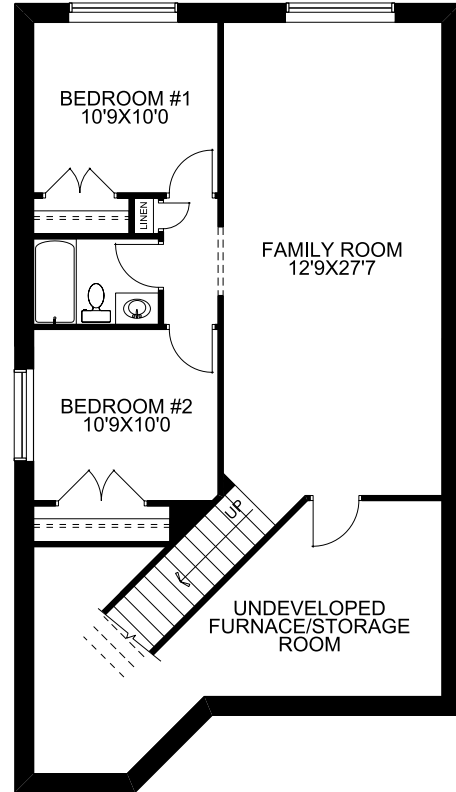

 1148 SQFT  1  1.5

Possession: Nov 2026

Price: See Website

1374 Bayview Cres : *The Annalong N*

Home Features:

- 9'0 Main floor ceiling height
- 1 1/4" Quartz countertops throughout
- Luxury Vinyl Plank in all main floor open living areas
- Under mount vanity sinks
- Please see your Area Sales Manager for a full list of included features

Scot Jamieson

Scot.Jamieson@mckeehomes.com

C 403 464-8181

1018 & 1022 Bayview Cres.
Airdrie, AB

McKee Homes

Honesty in Every Detail, **Quality** in Every Corner,
Integrity in Every Home.

Floorplan

Main Floor

1148 SQFT

Optional Basement Dev.

716 SQFT

Your Dream Home, Built Your Way.

McKEE HOMES

*Prices, specs, features, and images are subject to change and may not be indicative of included items.

403-948-6595
mckeehomes.com