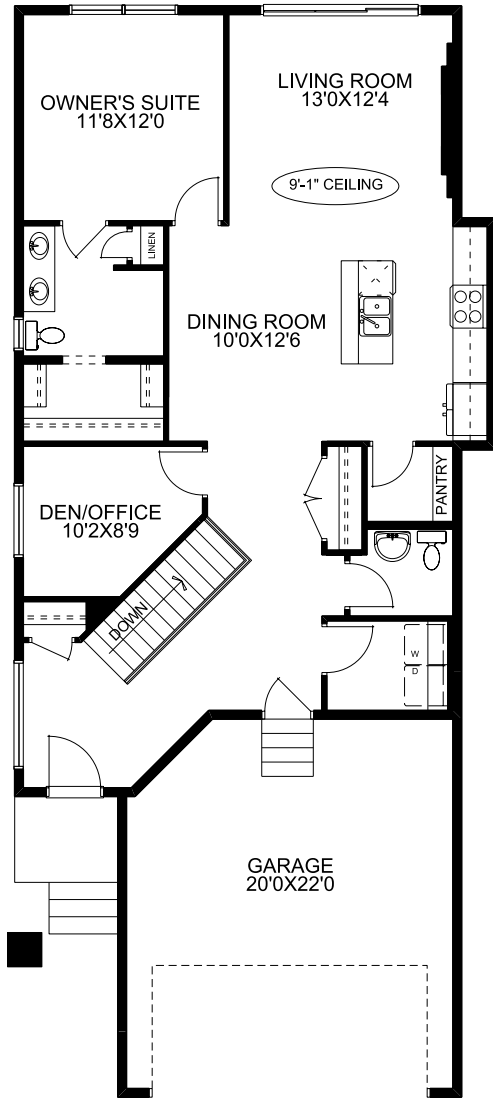

 1148 SQFT  1  1.5

Possession: Nov 2026

Price: See Website

1374 Bayview Cres : *The Annalong N*

Home Features:

- 9'0 Main floor ceiling height
- 1 1/4" Quartz countertops throughout
- Luxury Vinyl Plank in all main floor open living areas
- Under mount vanity sinks
- Please see your Area Sales Manager for a full list of included features

Scot Jamieson

Scot.Jamieson@mckeehomes.com

C 403 464-8181

1018 & 1022 Bayview Cres.
Airdrie, AB

McKee Homes

Honesty in Every Detail, **Quality** in Every Corner,
Integrity in Every Home.

Floorplan

Main Floor

1148 SQFT

Optional Basement Dev.

716 SQFT

Your Dream Home, Built Your Way.

McKEE HOMES

*Prices, specs, features, and images are subject to change and may not be indicative of included items.

403-948-6595
mckeehomes.com