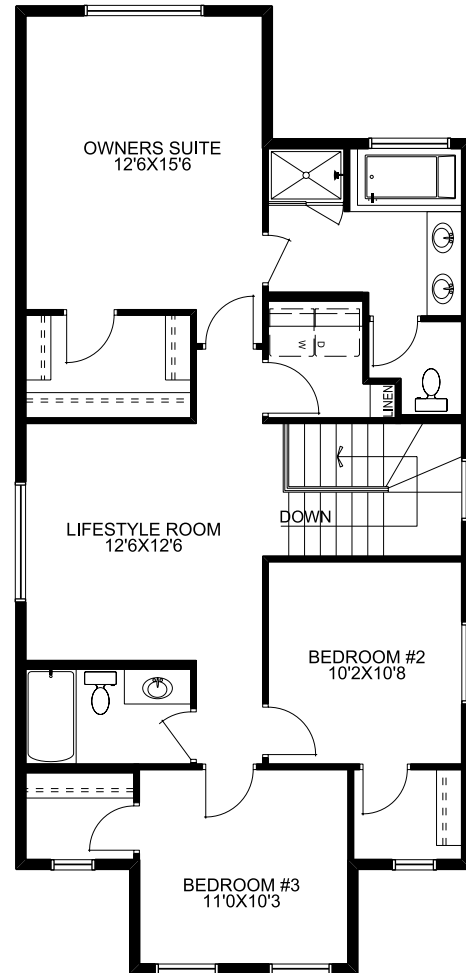

Upper Floor

1085 SQFT

Your Dream Home, Built Your Way.

McKEE HOMES

*Prices, specs, features, and images are subject to change and may not be indicative of included items.

403-948-6595
mckeehomes.com