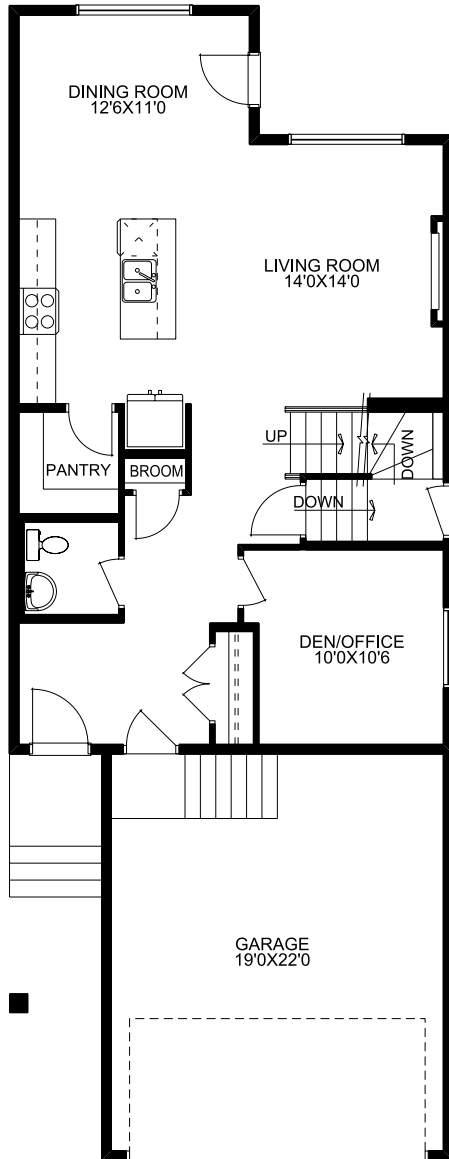

## 30 Bayview Row : The Capecastle N II

### Home Features:

- 9'0 Main floor ceiling height
- 1 1/4" Quartz countertops throughout
- Luxury Vinyl Plank in all main floor open living areas
- Under mount vanity sinks
- Please see your Area Sales Manager for a full list of included features

# Floorplan

## Main Floor

899 SQFT