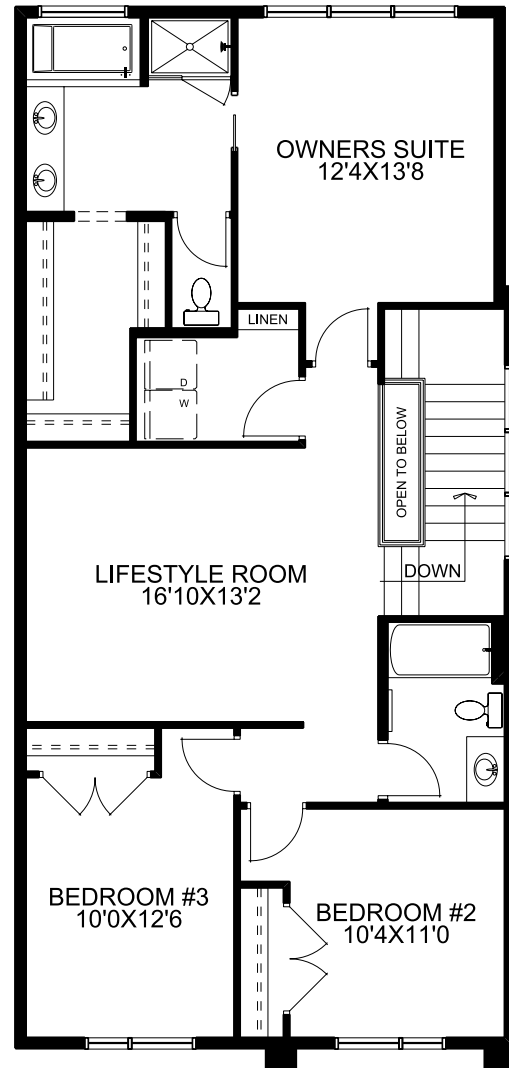

Quick Possession

2223 SQFT 4 3

Possession: Sep 2026

Price: See Website

433 Lewiston Landing : The Cavehill N MFS

Home Features:

- 9'0 Main floor ceiling height
- 1 1/4" Quartz countertops throughout
- Luxury Vinyl Plank in all main floor open living areas
- Under mount vanity sinks
- Please see your Area Sales Manager for a full list of included features

# Floorplan

## Main Floor

1042 SQFT

## Upper Floor

1181 SQFT

Your Dream Home, Built Your Way.

McKEE HOMES