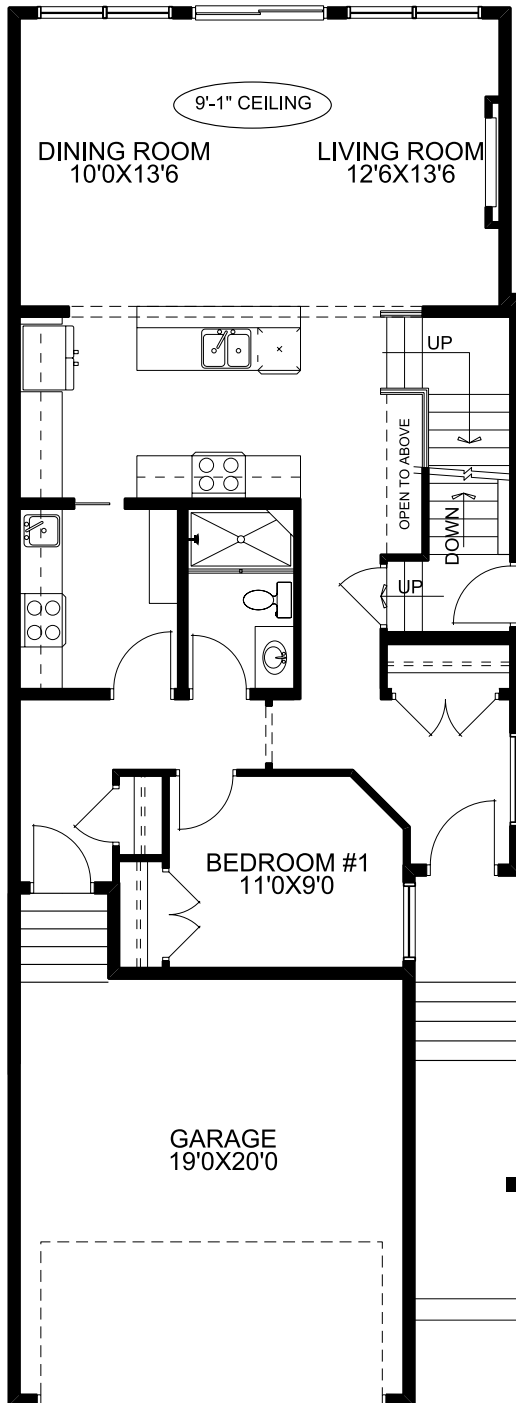

Quick Possession

2223 SQFT 4 3

Possession: Sep 2026

Price: See Website

433 Lewiston Landing : The Cavehill N MFS

Home Features:

- 9'0 Main floor ceiling height
- 1 1/4" Quartz countertops throughout
- Luxury Vinyl Plank in all main floor open living areas
- Under mount vanity sinks
- Please see your Area Sales Manager for a full list of included features

# Floorplan

## Main Floor

1042 SQFT