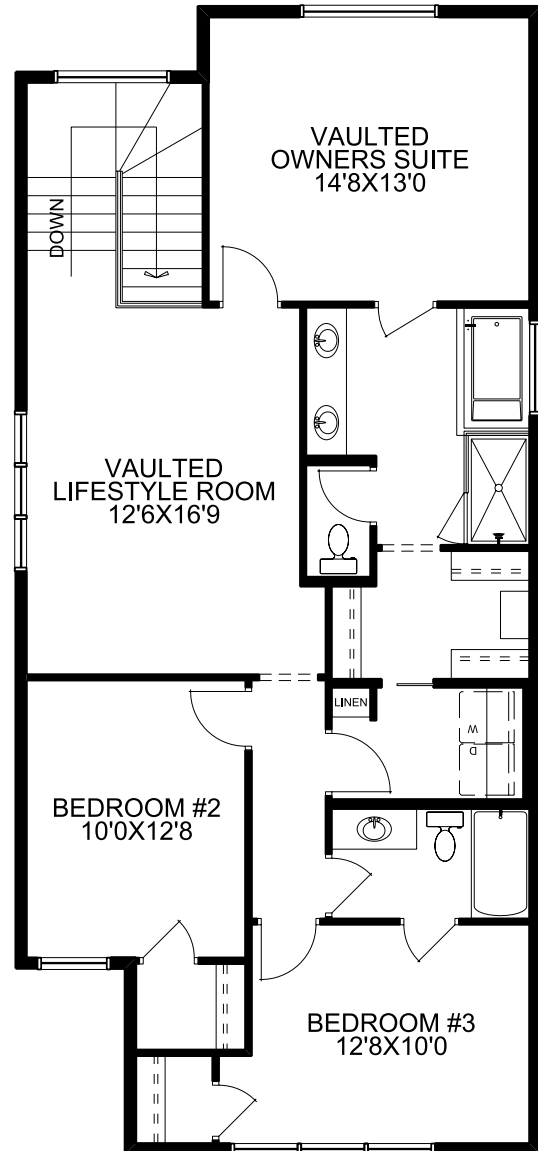

Upper Floor

1192 SQFT

Your Dream Home, Built Your Way.

McKEE HOMES

*Prices, specs, features, and images are subject to change and may not be indicative of included items.

403-948-6595
mckeehomes.com