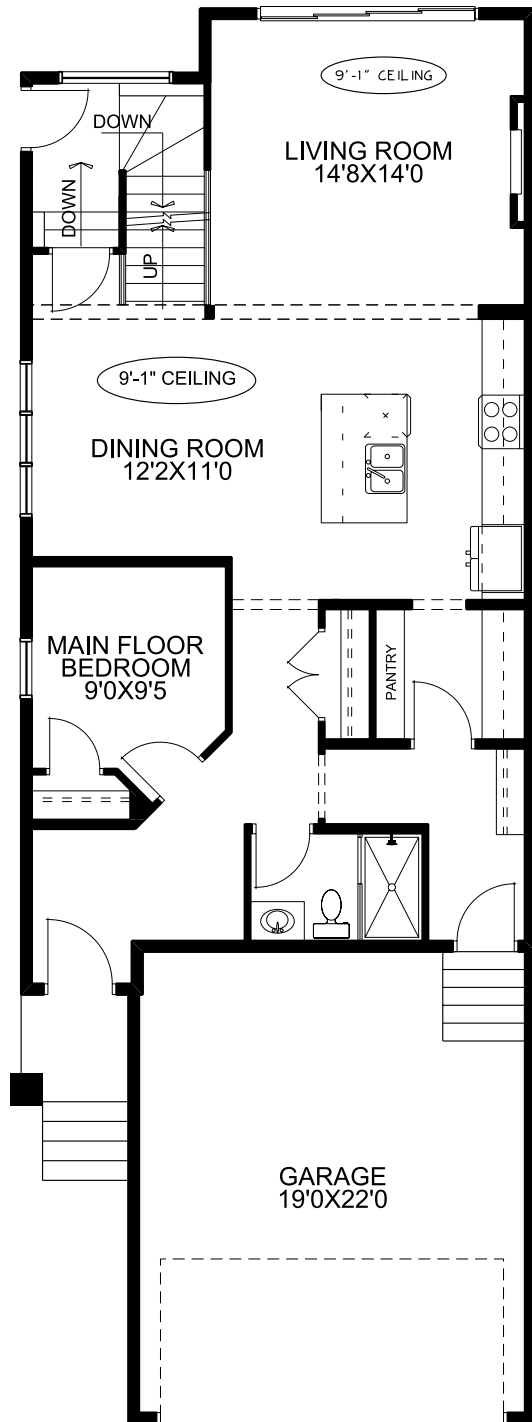

## Home Features:

- 9'0 Main floor ceiling height
- 1 1/4" Quartz countertops throughout
- Luxury Vinyl Plank in all main floor open living areas
- Under mount vanity sinks
- Please see your Area Sales Manager for a full list of included features

# Floorplan

## Main Floor

1042 SQFT