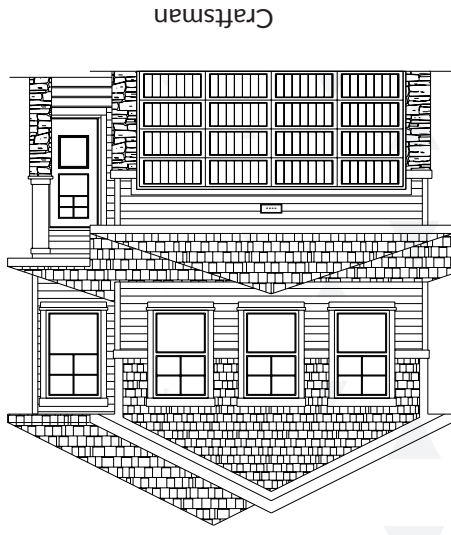

Roundstone N

Farmhouse

Craftsman

Prairie

McKEE HOMES

403-948-6595
mckeehomes.com

*Find out why McKee Homes
is the perfect fit for you!*

Your family home. Our family business.

McKEE HOMES

Integrity

Quality

Honesty

Roundstone N

2115 SQ.FT. | 24'0" Wide | 3 Beds | 2.5 Baths

Plan Options

Main Floor