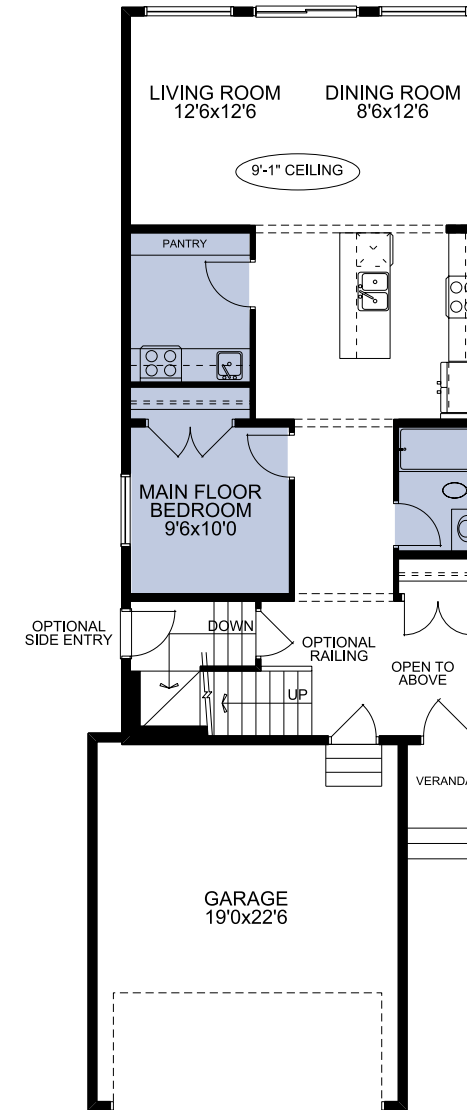

McKEE HOMES

Integrity

Quality

Honesty

Roundstone N

2115 SQ.FT. | 24'0" Wide | 3 Beds | 2.5 Baths

Plan Options

Main Floor

968 SQ.FT.

Upper Floor

1147 SQ.FT.

Optional Basement

Dev.

681 SQ.FT.

Main Floor

968 SQ. FT.

Upper Floor

1147 SQ. FT.

Don't settle for ordinary when you can have a custom built home perfected for you.

**Plans are subject to change at any time, so it's important to consult with your salesperson for the most accurate and up-to-date information. Please note that all square footages provided are for marketing purposes only, and the availability of specific elevations may differ depending on the area or community in question.