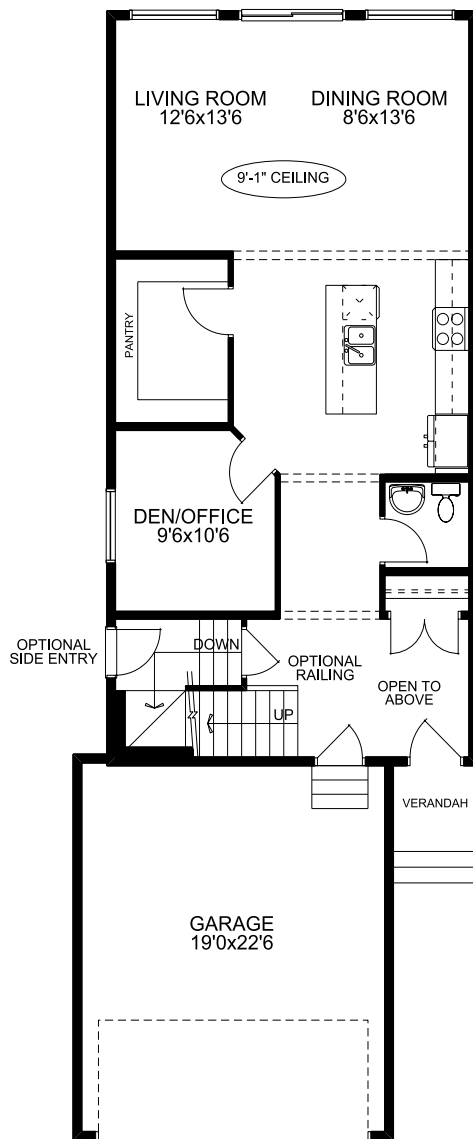

McKEE HOMES

Integrity

Quality

Honesty

Roundstone N

2115 SQ.FT. | 24'0" Wide | 3 Beds | 2.5 Baths

Plan Options

Main Floor

968 SQ.FT.

Upper Floor

1147 SQ.FT.

Optional Basement

Dev.

681 SQ.FT.

Main Floor

968 SQ. FT.

Upper Floor

1147 SQ. FT.

Don't settle for ordinary when you can have a custom built home perfected for you.

**Plans are subject to change at any time, so it's important to consult with your salesperson for the most accurate and up-to-date information. Please note that all square footages provided are for marketing purposes only, and the availability of specific elevations may differ depending on the area or community in question.