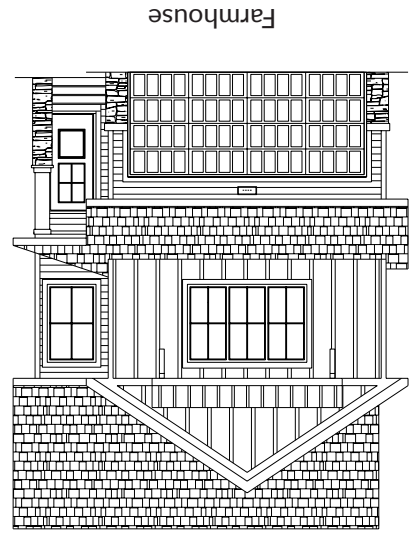

Roundstone N

Farmhouse

Craftsman

Prairie

McKEE HOMES

403-948-6595
mckeehomes.com

*Find out why McKee Homes
is the perfect fit for you!*

Your family home. Our family business.

McKEE HOMES

Integrity

Quality

Honesty

Roundstone N

2115 SQ.FT. | 24'0" Wide | 3 Beds | 2.5 Baths

Plan Options

Main Floor