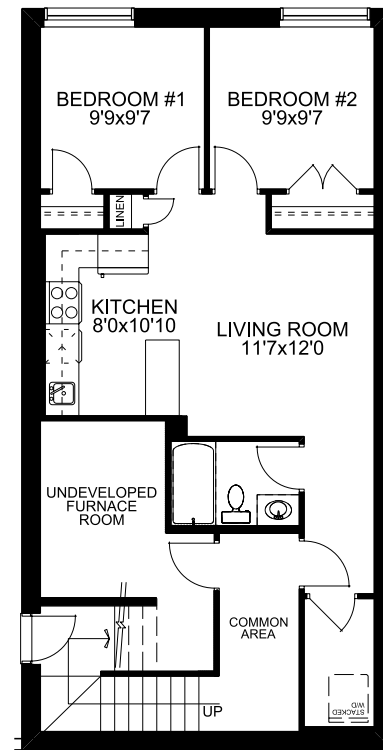

McKEE HOMES

Integrity

Quality

Honesty

Roundstone N

2115 SQ.FT. | 24'0" Wide | 3 Beds | 2.5 Baths

Plan Options

Main Floor

968 SQ.FT.

Upper Floor

1147 SQ.FT.

Optional Basement

Dev.

681 SQ.FT.

Main Floor

968 SQ. FT.

Upper Floor

1147 SQ. FT.

Don't settle for ordinary when you can have a custom built home perfected for you.

**Plans are subject to change at any time, so it's important to consult with your salesperson for the most accurate and up-to-date information. Please note that all square footages provided are for marketing purposes only, and the availability of specific elevations may differ depending on the area or community in question.