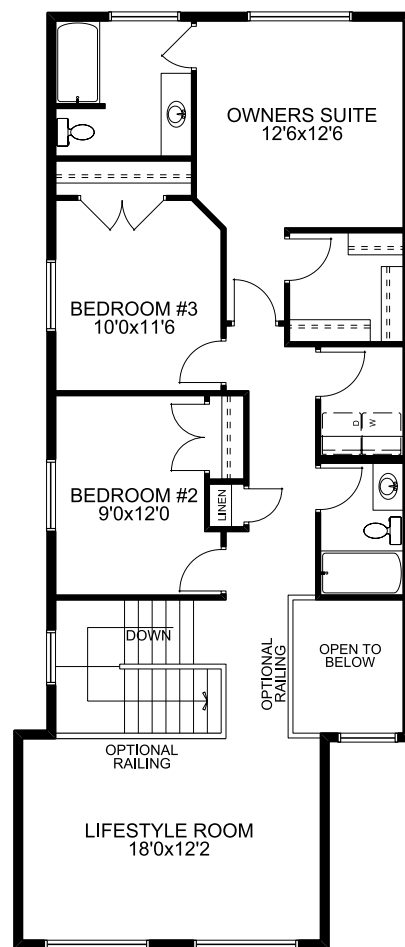

McKEE HOMES

Integrity

Quality

Honesty

Roundstone N

2115 SQ.FT. | 24'0" Wide | 3 Beds | 2.5 Baths

Plan Options

Main Floor

968 SQ.FT.

Upper Floor

1147 SQ.FT.

Optional Basement

Dev.

681 SQ.FT.

Main Floor

968 SQ. FT.

Upper Floor

1147 SQ. FT.

Don't settle for ordinary when you can have a custom built home perfected for you.

**Plans are subject to change at any time, so it's important to consult with your salesperson for the most accurate and up-to-date information. Please note that all square footages provided are for marketing purposes only, and the availability of specific elevations may differ depending on the area or community in question.