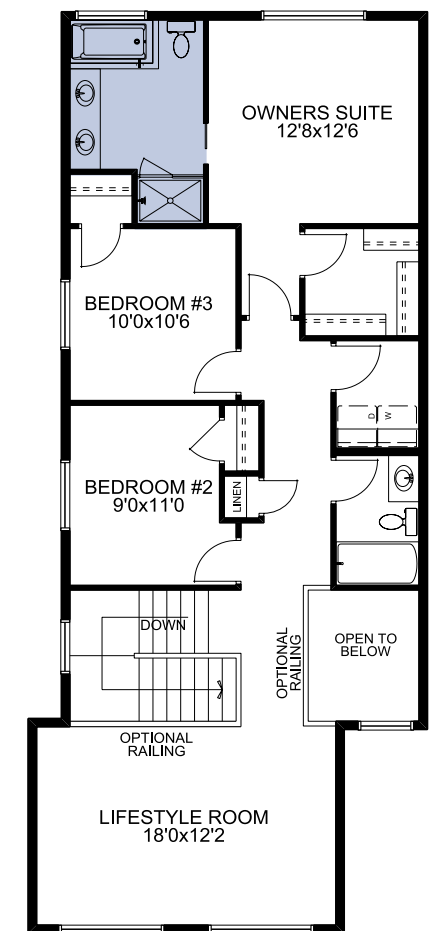

McKEE HOMES

Integrity

Quality

Honesty

Roundstone N

2115 SQ.FT. | 24'0" Wide | 3 Beds | 2.5 Baths

Plan Options

Main Floor

968 SQ.FT.

Upper Floor

1147 SQ.FT.

Optional Basement

Dev.

681 SQ.FT.

Main Floor

968 SQ. FT.

Upper Floor

1147 SQ. FT.

Don't settle for ordinary when you can have a custom built home perfected for you.

**Plans are subject to change at any time, so it's important to consult with your salesperson for the most accurate and up-to-date information. Please note that all square footages provided are for marketing purposes only, and the availability of specific elevations may differ depending on the area or community in question.