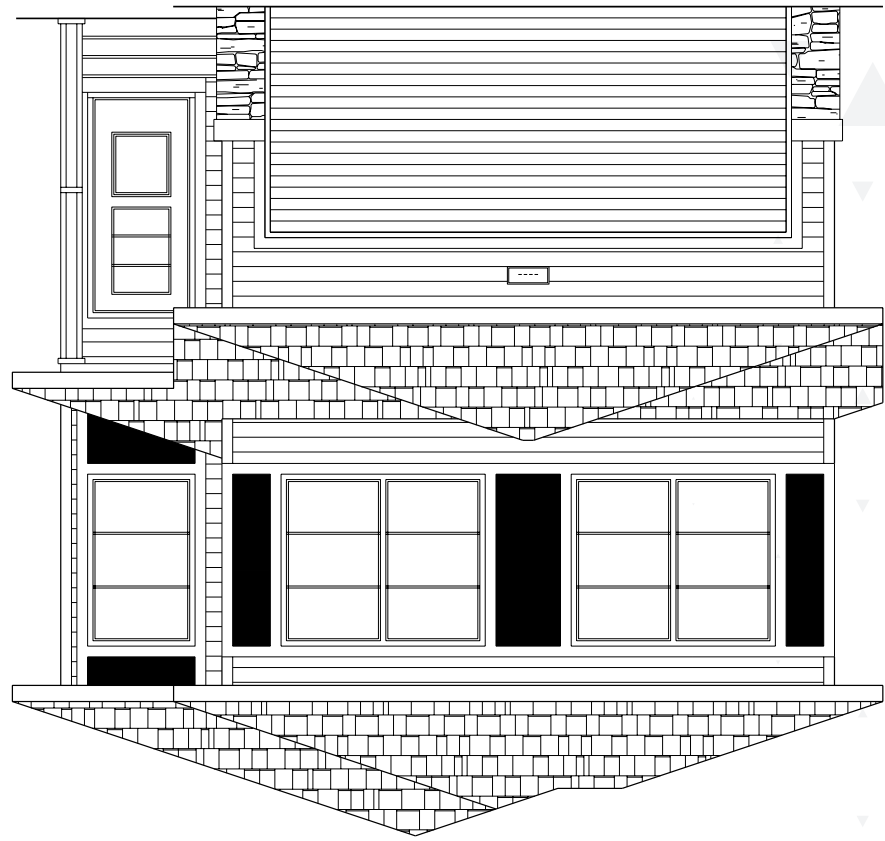

Prairie

McKEE HOMES

403-948-6595
mckeehomes.com

*Find out why McKee Homes
is the perfect fit for you!*

Your family home. Our family business.

McKEE HOMES

Integrity

Quality

Honesty