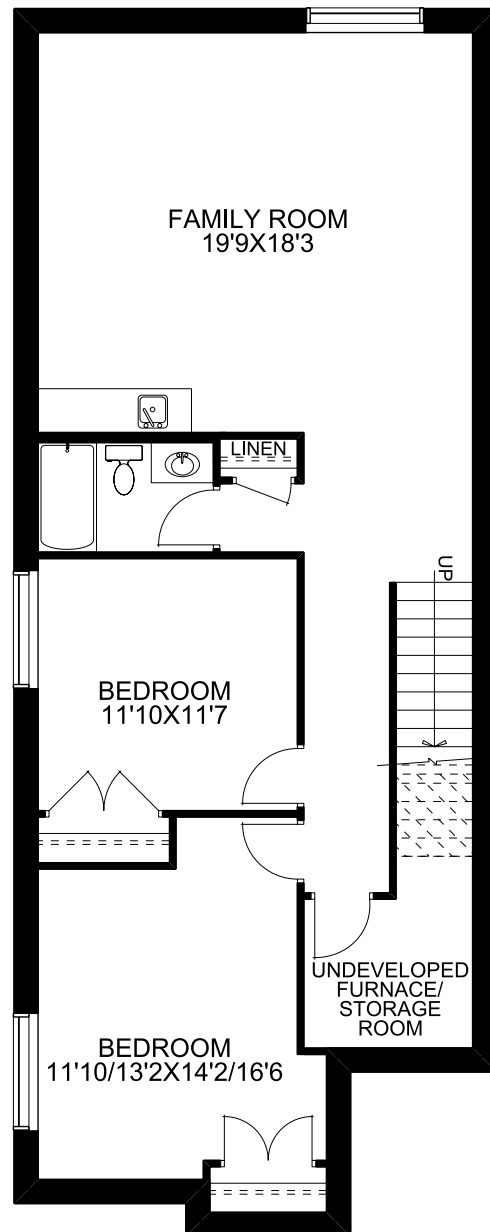

1192 SQFT 2 Beds 2 Baths

Possession: Sep 2026

Price: See Website

511 Lawthorn Way : The strandhill N

Home Features:

- 9'0 Main floor ceiling height
- 1 1/4" Quartz countertops throughout
- Luxury Vinyl Plank in all main floor open living areas
- Under mount vanity sinks
- Please see your Area Sales Manager for a full list of included features

Mark Sherlock
mark.sherlock@mckeehomes.com

C 825-797-0932

605 Lambeau Link
Airdrie, AB

Floorplan

Main Floor

1192 SQFT

Optional Basement Dev.

945 SQFT