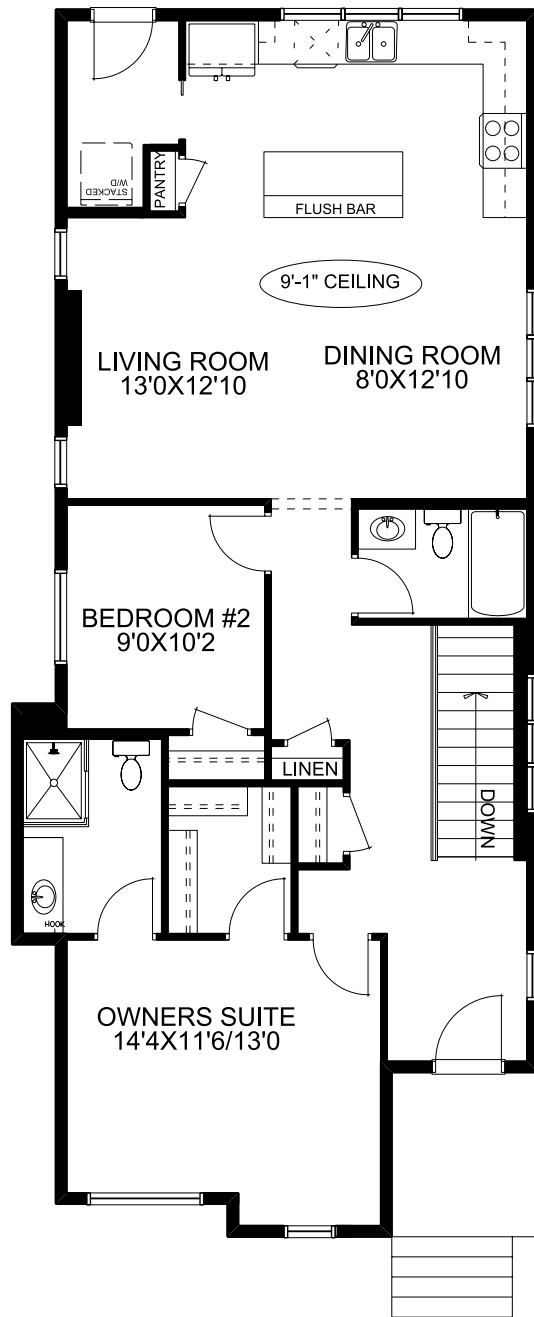

1192 SQFT 2 Beds 2 Baths

Possession: Sep 2026

Price: See Website

511 Lawthorn Way : The strandhill N

Home Features:

- 9'0 Main floor ceiling height
- 1 1/4" Quartz countertops throughout
- Luxury Vinyl Plank in all main floor open living areas
- Under mount vanity sinks
- Please see your Area Sales Manager for a full list of included features

Mark Sherlock
mark.sherlock@mckeehomes.com

C 825-797-0932

605 Lambeau Link
Airdrie, AB

Floorplan

Main Floor

1192 SQFT

Optional Basement Dev.

945 SQFT