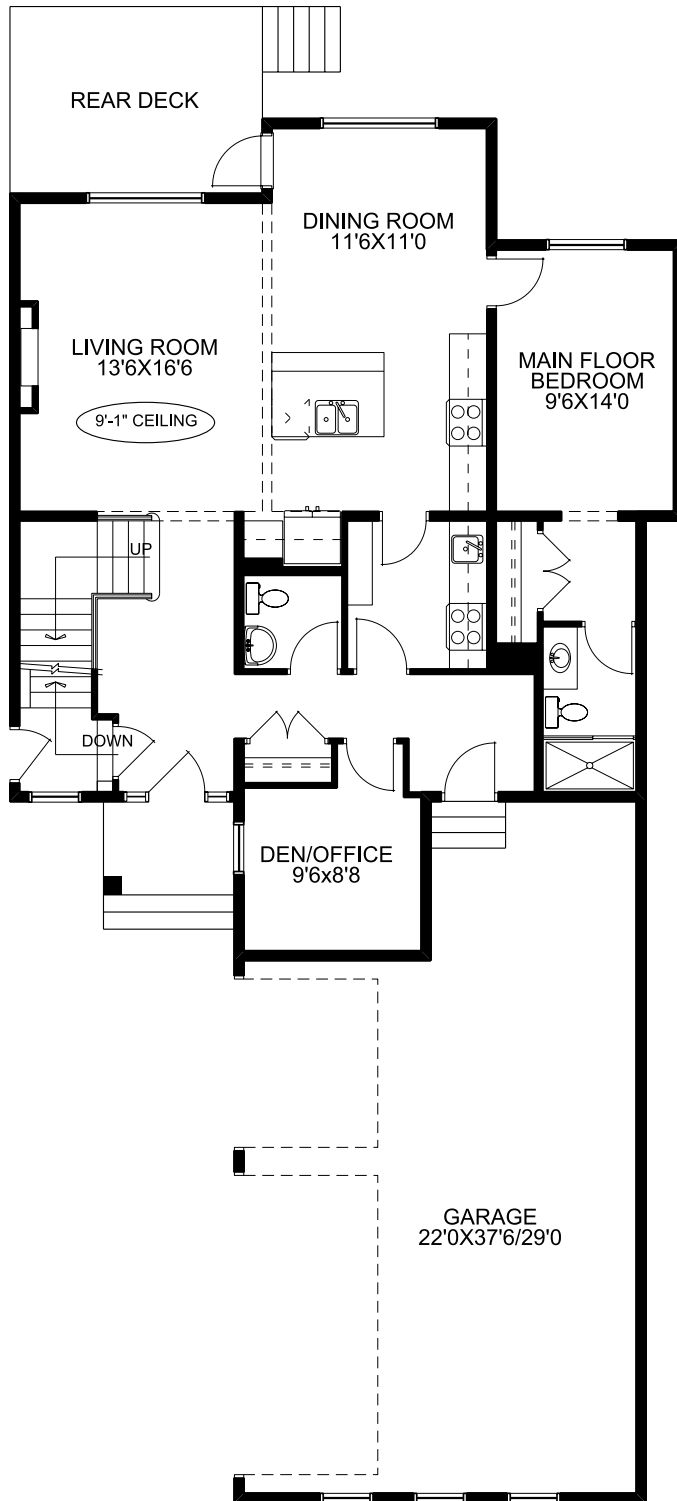

Quick Possession

2635 SQFT 4 3.5

Possession: 2026

Price: See Website

48 Fieldstone Link : The Stangford Lough II

Home Features:

- Durable Hardie Board® Exterior
- Spacious Triple Car Garage
- Beautifully Custom-Designed Main Kitchen
- Custom-Designed Prep Kitchen
- Floor-to-Ceiling Kitchen Cabinetry
- Luxury Vinyl Plank Flooring Throughout the Main Floor
- Elegant Spindle Railing on the Interior Staircase
- Built-In Stainless Steel Kitchen Appliance Package
- Stylish Tray Ceiling in the Lifestyle Room
- Basement Legal Suite Rough-In
- MDF Shelving Throughout the Home
- Built Green® Certified Construction
- ...And So Much More!

Visit Us:
2 Fieldstone Link
Rocky View County, AB

MCKEE HOMES

Honesty in Every Detail, Quality in Every Corner,
Integrity in Every Home.

Floorplan

Main Floor

1259 SQFT

Upper Floor

1376 SQFT