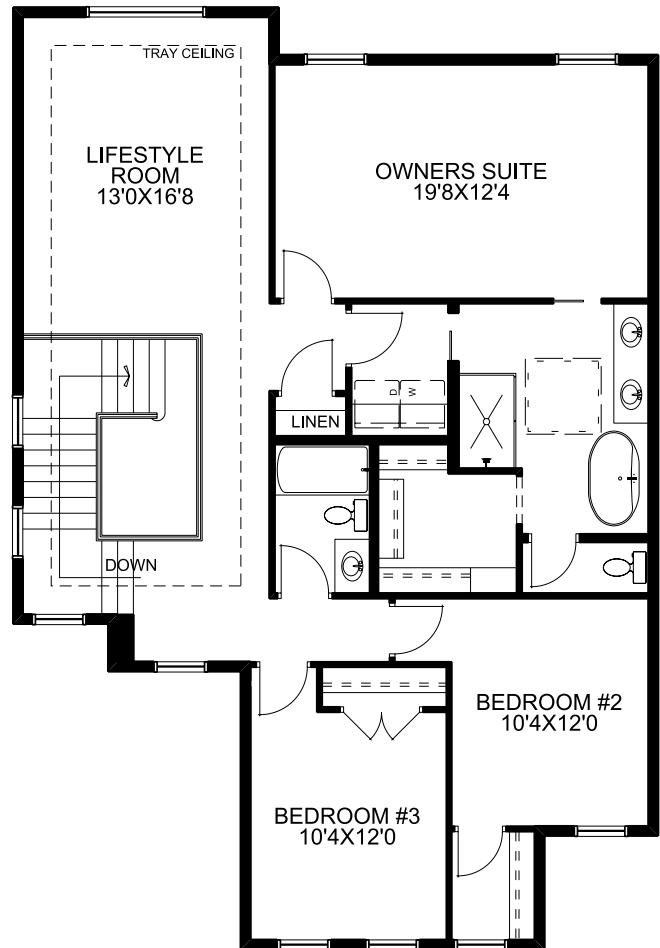

Quick Possession

2635 SQFT 4 3.5

Possession: 2026

Price: See Website

48 Fieldstone Link : The Stangford Lough II

Home Features:

- Durable Hardie Board® Exterior
- Spacious Triple Car Garage
- Beautifully Custom-Designed Main Kitchen
- Custom-Designed Prep Kitchen
- Floor-to-Ceiling Kitchen Cabinetry
- Luxury Vinyl Plank Flooring Throughout the Main Floor
- Elegant Spindle Railing on the Interior Staircase
- Built-In Stainless Steel Kitchen Appliance Package
- Stylish Tray Ceiling in the Lifestyle Room
- Basement Legal Suite Rough-In
- MDF Shelving Throughout the Home
- Built Green® Certified Construction
- ...And So Much More!

Visit Us:
2 Fieldstone Link
Rocky View County, AB

MCKEE HOMES

Honesty in Every Detail, Quality in Every Corner,
Integrity in Every Home.

Floorplan

Main Floor

1259 SQFT

Upper Floor

1376 SQFT