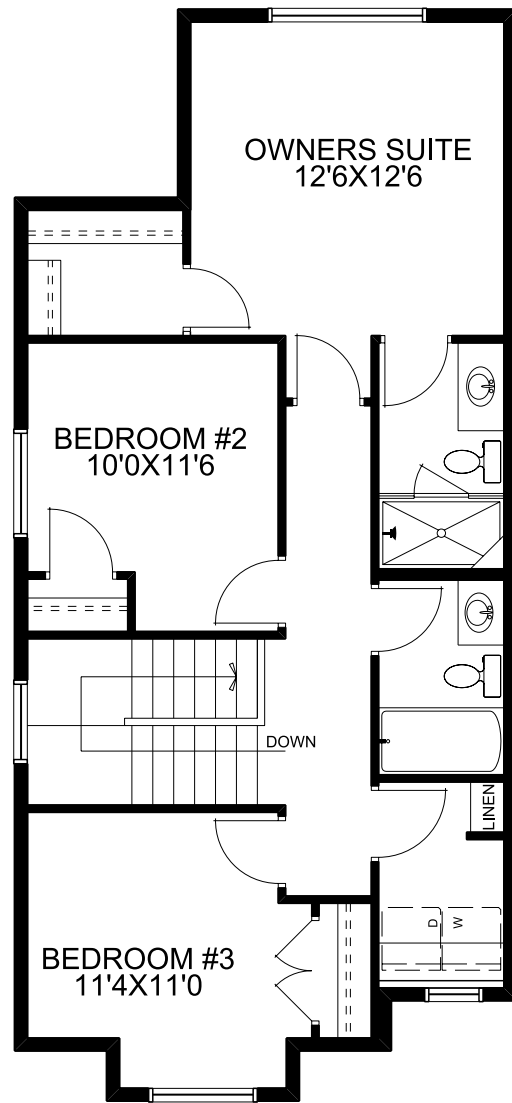

Quick Possession

 1570 SQFT  3  2.5

Possession: Jul 2026

Price: See Website

820 Reynolds Manor : *The Castlebar*

Home Features:

- 9'0 Main floor ceiling height
- 1 1/4" Quartz countertops throughout
- Luxury Vinyl Plank in all main floor open living areas
- Under mount vanity sinks
- Please see your Area Sales Manager for a full list of included features

Main Floor

783 SQFT

Upper Floor

787 SQFT

Your Dream Home, Built Your Way.

McKEE HOMES

*Prices, specs, features, and images are subject to change and may not be indicative of included items.

403-948-6595
mckeehomes.com