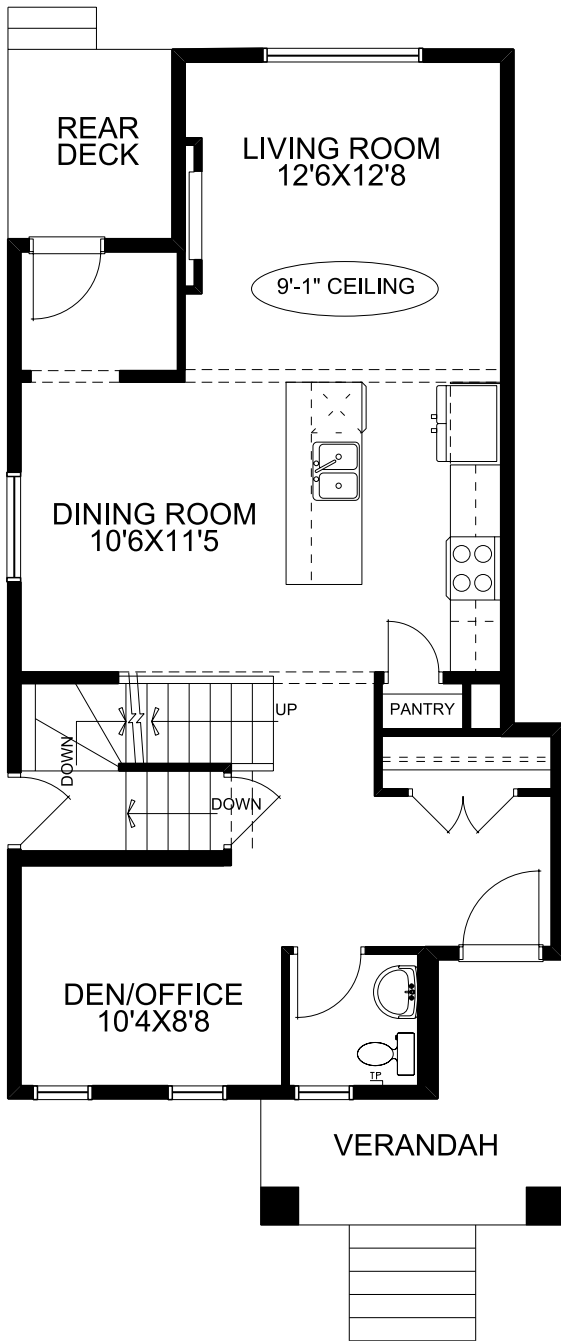

Quick Possession

 1570 SQFT  3  2.5

Possession: Jul 2026

Price: See Website

820 Reynolds Manor : *The Castlebar*

Home Features:

- 9'0 Main floor ceiling height
- 1 1/4" Quartz countertops throughout
- Luxury Vinyl Plank in all main floor open living areas
- Under mount vanity sinks
- Please see your Area Sales Manager for a full list of included features

Main Floor

783 SQFT

Upper Floor

787 SQFT

Your Dream Home, Built Your Way.

McKEE HOMES

*Prices, specs, features, and images are subject to change and may not be indicative of included items.

403-948-6595
mckeehomes.com