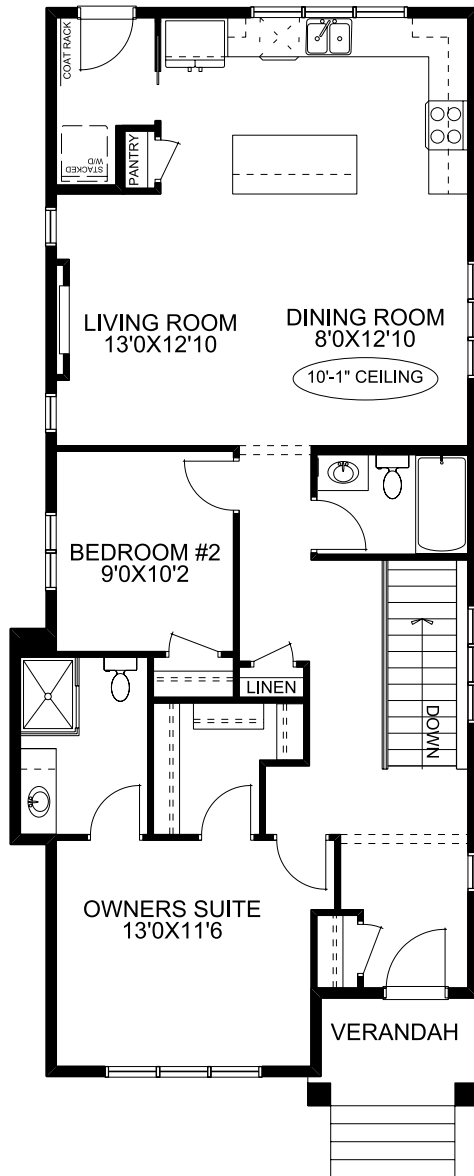

Quick Possession

 1187 SQFT  2  2

Possession: Sept 2026

Price: See Website

155 Ellen Road: *The Strandhill N*

Home Features:

- 9'0 Main floor ceiling height
- 1 1/4" Quartz countertops throughout
- Luxury Vinyl Plank in all main floor open living areas
- Under mount vanity sinks
- Please see your Area Sales Manager for a full list of included features

Leo Doiron

Leo@mckeehomes.com

T 403 941-1115 C 403 804-5010

210 Vista Rd.
Crossfield, AB

MCKEE HOMES

Honesty in Every Detail, **Quality** in Every Corner,
Integrity in Every Home.

Floorplan

Main Floor

1187 SQFT

Optional Basement Development

945 SQFT

Your Dream Home, Built Your Way.

McKEE HOMES

*Prices, specs, features, and images are subject to change and may not be indicative of included items.

403-948-6595
mckeehomes.com