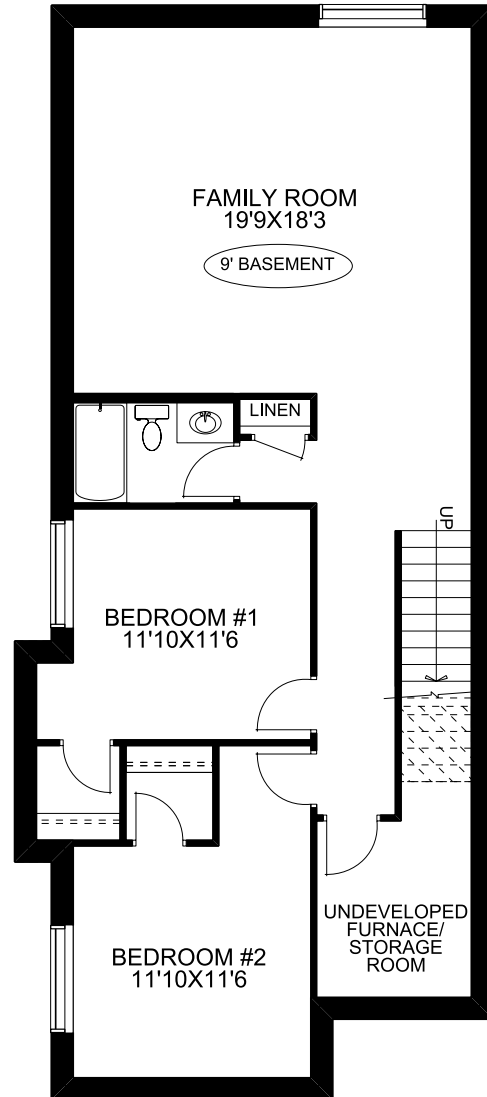

Quick Possession

 1187 SQFT  2  2

Possession: Sept 2026

Price: See Website

155 Ellen Road: *The Strandhill N*

Home Features:

- 9'0 Main floor ceiling height
- 1 1/4" Quartz countertops throughout
- Luxury Vinyl Plank in all main floor open living areas
- Under mount vanity sinks
- Please see your Area Sales Manager for a full list of included features

Leo Doiron

Leo@mckeehomes.com

T 403 941-1115 C 403 804-5010

210 Vista Rd.
Crossfield, AB

MCKEE HOMES

Honesty in Every Detail, **Quality** in Every Corner,
Integrity in Every Home.

Floorplan

Main Floor

1187 SQFT

Optional Basement Development

945 SQFT

Your Dream Home, Built Your Way.

McKEE HOMES

*Prices, specs, features, and images are subject to change and may not be indicative of included items.

403-948-6595
mckeehomes.com