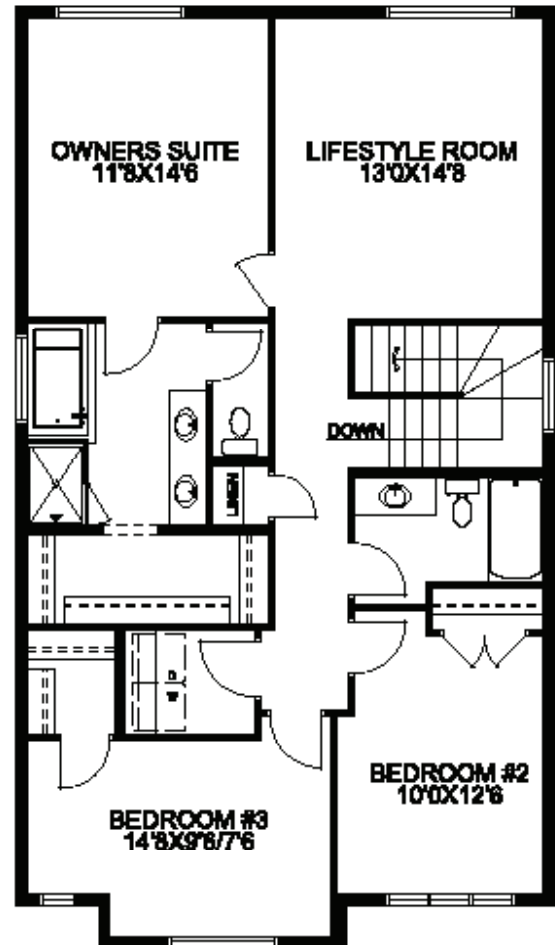

Quick Possession

2074 SQFT 3 2.5

Possession: Aug 2026

Price: See Website

716 Mandalay Blvd: The Carlingford N

Home Features:

- 9'0 Main floor ceiling height
- 1 1/4" Quartz countertops throughout
- Luxury Vinyl Plank in all main floor open living areas
- Under mount vanity sinks
- Please see your Area Sales Manager for a full list of included features

Leo Doiron

Leo@mckeehomes.com

T 403 941-1115 C 403 804-5010

802 Mandalay Blvd.
Carstairs, AB

McKEE HOMES

Honesty in Every Detail, **Quality** in Every Corner,
Integrity in Every Home.

Floorplan

Main Floor

919 SQFT

Upper Floor

1155 SQFT

Your Dream Home, Built Your Way.

McKEE HOMES

*Prices, specs, features, and images are subject to change and may not be indicative of included items.

403-948-6595
mckeehomes.com