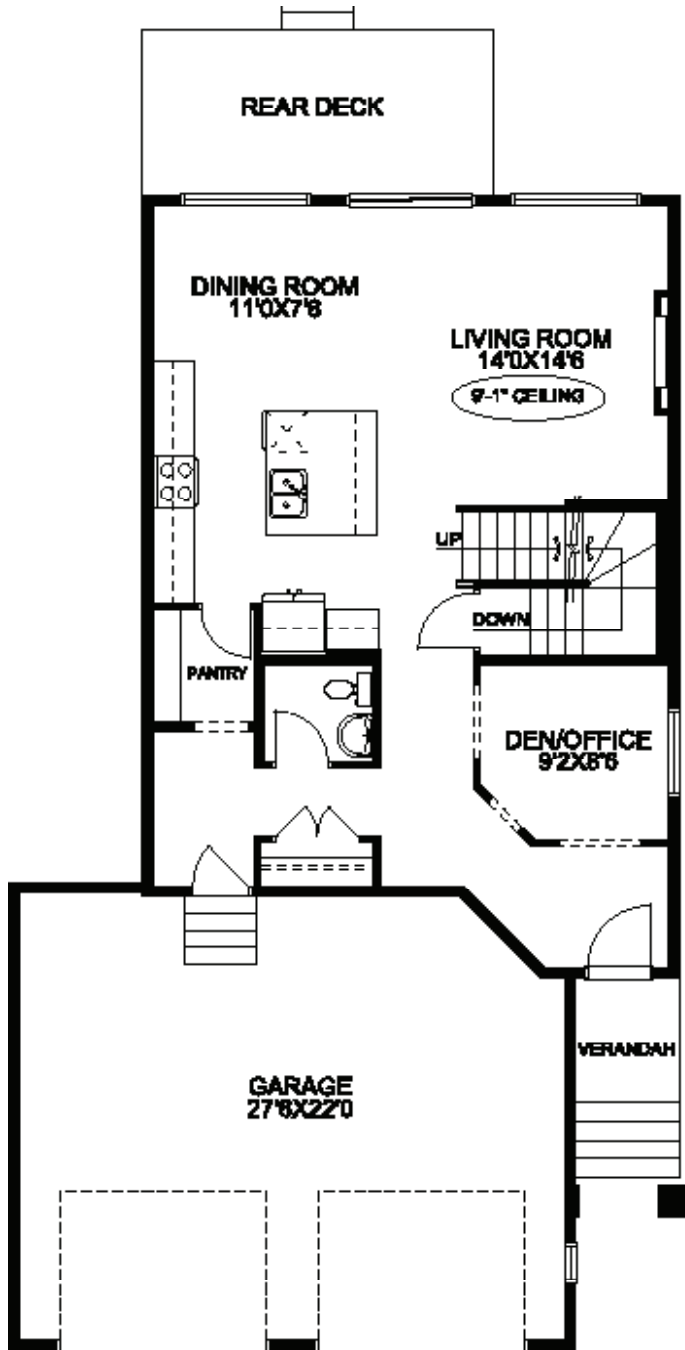

Quick Possession

2074 SQFT 3 2.5

Possession: Aug 2026

Price: See Website

716 Mandalay Blvd: The Carlingford N

Home Features:

- 9'0 Main floor ceiling height
- 1 1/4" Quartz countertops throughout
- Luxury Vinyl Plank in all main floor open living areas
- Under mount vanity sinks
- Please see your Area Sales Manager for a full list of included features

Leo Doiron

Leo@mckeehomes.com

T 403 941-1115 C 403 804-5010

802 Mandalay Blvd.
Carstairs, AB

McKEE HOMES

Honesty in Every Detail, **Quality** in Every Corner,
Integrity in Every Home.

Floorplan

Main Floor

919 SQFT

Upper Floor

1155 SQFT

Your Dream Home, Built Your Way.

McKEE HOMES

*Prices, specs, features, and images are subject to change and may not be indicative of included items.

403-948-6595
mckeehomes.com