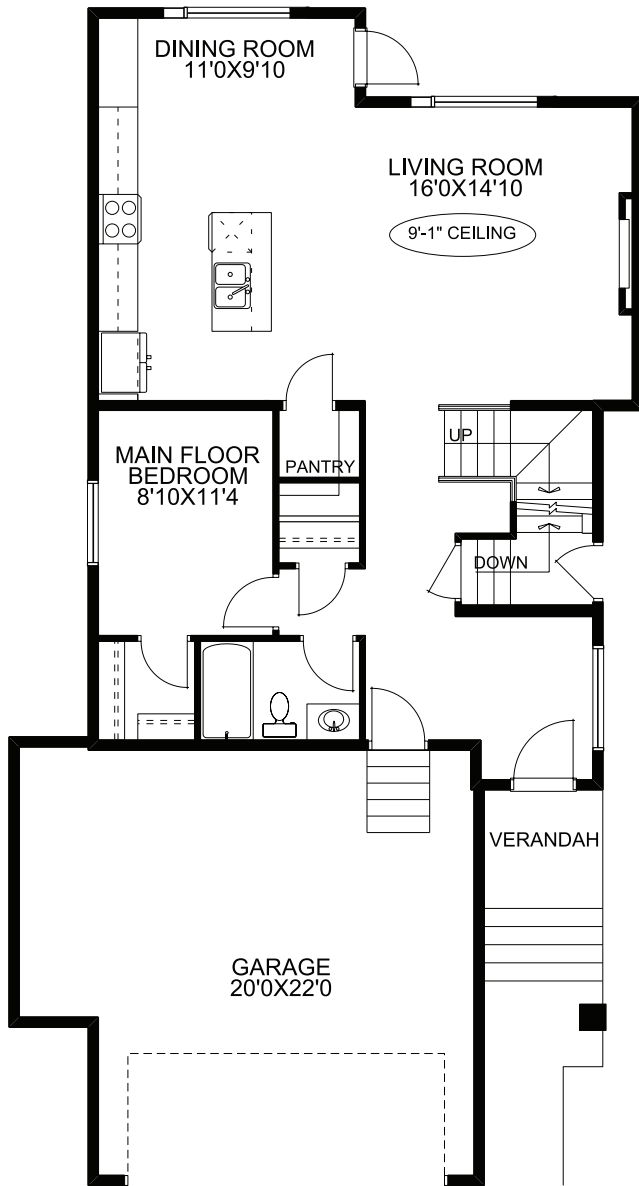

Quick Possession

2130 SQFT 4 3

Possession: Immediate

Price: See Website

475 Baywater Green : *The Parkgate N*

Home Features:

- Extended kitchen cabinets
- Oversized attached double car garage
- Mainfloor bedroom with walk in closet
- Side entry with 9' basement
- Please see your Area Sales Manager for a full list of included features

Lorence Bouvier
lorence.bouvier@mckeehomes.com

C 587-842-2524

2647 & 2651 Bayside Blvd.
Airdrie, AB

McKee Homes

Honesty in Every Detail, Quality in Every Corner,
Integrity in Every Home.

Floorplan

Main Floor

966 SQFT

Upper Floor

1164 SQFT

Your Dream Home, Built Your Way.

*Prices, specs, features, and images are subject to change and may not be indicative of included items.

403-948-6595
mckeehomes.com