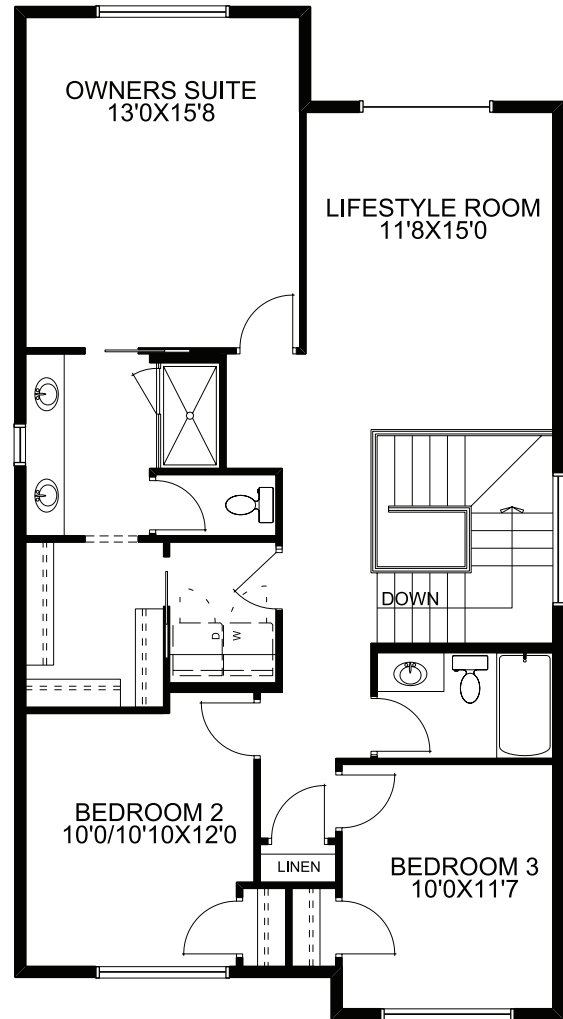

Quick Possession

2130 SQFT 4 3

Possession: Immediate

Price: See Website

475 Baywater Green : *The Parkgate N*

Home Features:

- Extended kitchen cabinets
- Oversized attached double car garage
- Mainfloor bedroom with walk in closet
- Side entry with 9' basement
- Please see your Area Sales Manager for a full list of included features

Lorence Bouvier
lorence.bouvier@mckeehomes.com

C 587-842-2524

2647 & 2651 Bayside Blvd.
Airdrie, AB

McKee Homes

Honesty in Every Detail, Quality in Every Corner,
Integrity in Every Home.

Floorplan

Main Floor

966 SQFT

Upper Floor

1164 SQFT

Your Dream Home, Built Your Way.

*Prices, specs, features, and images are subject to change and may not be indicative of included items.

403-948-6595
mckeehomes.com