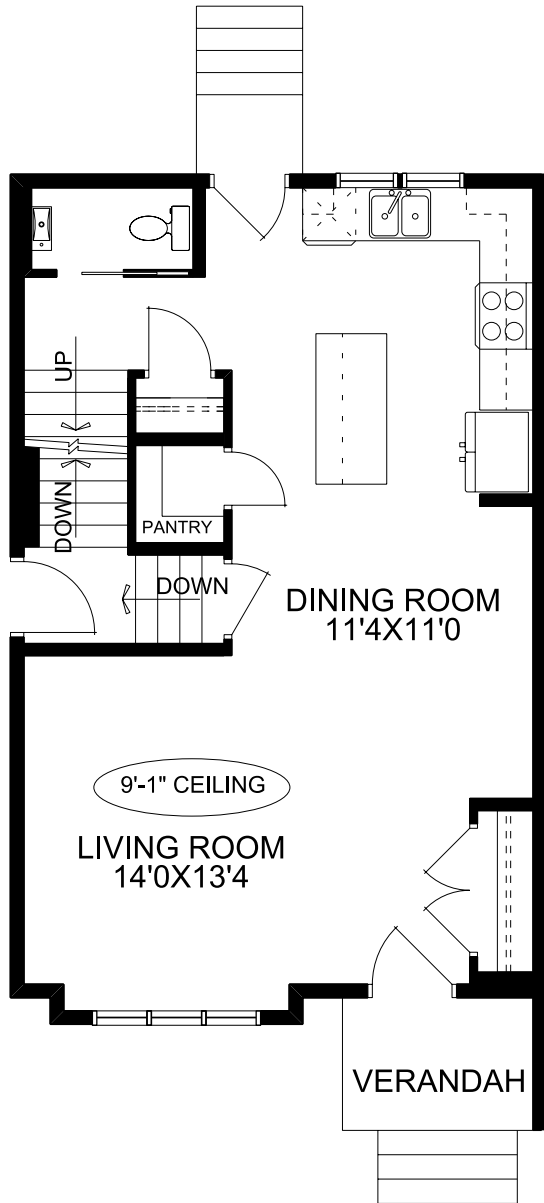

 1265 SQFT  3  2.5

Possession: Apr 2026

Price: See Website

2221 Bayview Drive: The Old Castle

Home Features:

- 9'0 Main floor ceiling height
- 1 1/4" Quartz countertops throughout
- Luxury Vinyl Plank in all main floor open living areas
- Under mount vanity sinks
- Please see your Area Sales Manager for a full list of included features

Scot Jamieson

Scot.Jamieson@mckeehomes.com

C 403 464-8181

1018 & 1022 Bayview Cres.
Airdrie, AB

Floorplan

Main Floor

630 SQFT

Upper Floor

635 SQFT

Your Dream Home, Built Your Way.

McKEE HOMES

*Prices, specs, features, and images are subject to change and may not be indicative of included items.

403-948-6595
mckeehomes.com