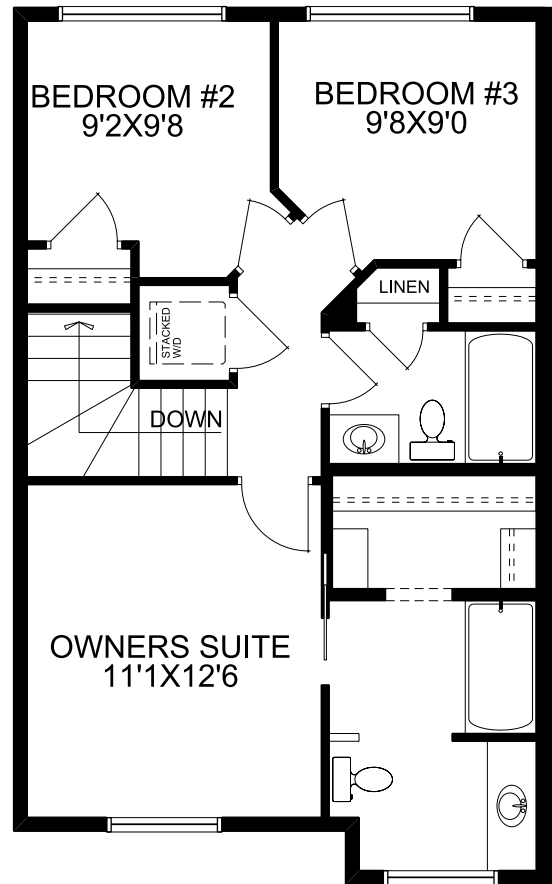

 1265 SQFT  3  2.5

Possession: Apr 2026

Price: See Website

2221 Bayview Drive: The Old Castle

Home Features:

- 9'0 Main floor ceiling height
- 1 1/4" Quartz countertops throughout
- Luxury Vinyl Plank in all main floor open living areas
- Under mount vanity sinks
- Please see your Area Sales Manager for a full list of included features

Scot Jamieson

Scot.Jamieson@mckeehomes.com

C 403 464-8181

1018 & 1022 Bayview Cres.
Airdrie, AB

Floorplan

Main Floor

630 SQFT

Upper Floor

635 SQFT

Your Dream Home, Built Your Way.

McKEE HOMES

*Prices, specs, features, and images are subject to change and may not be indicative of included items.

403-948-6595
mckeehomes.com