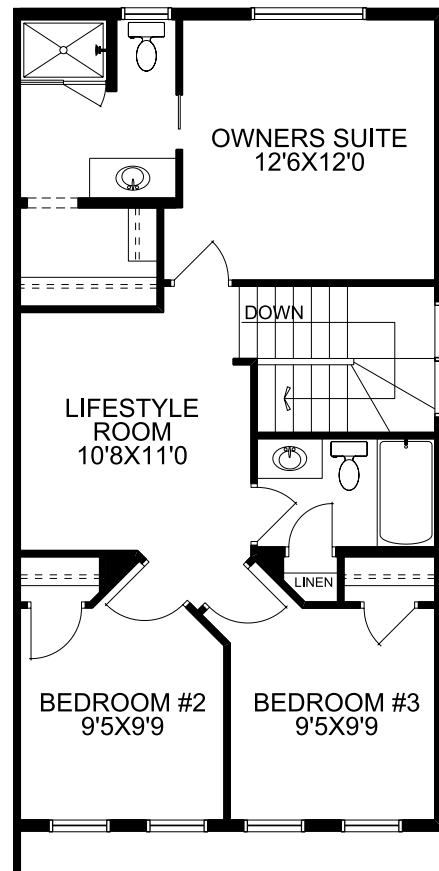

Upper Floor

760 SQFT

Your Dream Home, Built Your Way.

McKEE HOMES

*Prices, specs, features, and images are subject to change and may not be indicative of included items.

403-948-6595
mckeehomes.com