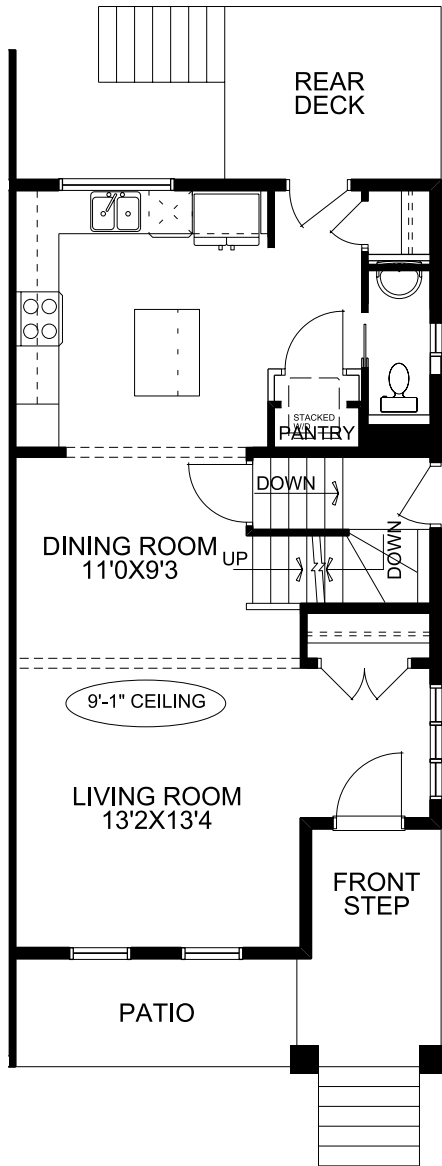

### Home Features:

- 9'0 Main floor ceiling height
- 1 1/4" Quartz countertops throughout
- Luxury Vinyl Plank in all main floor open living areas
- Under mount vanity sinks
- Please see your Area Sales Manager for a full list of included features

# Floorplan

## Main Floor

684 SQFT