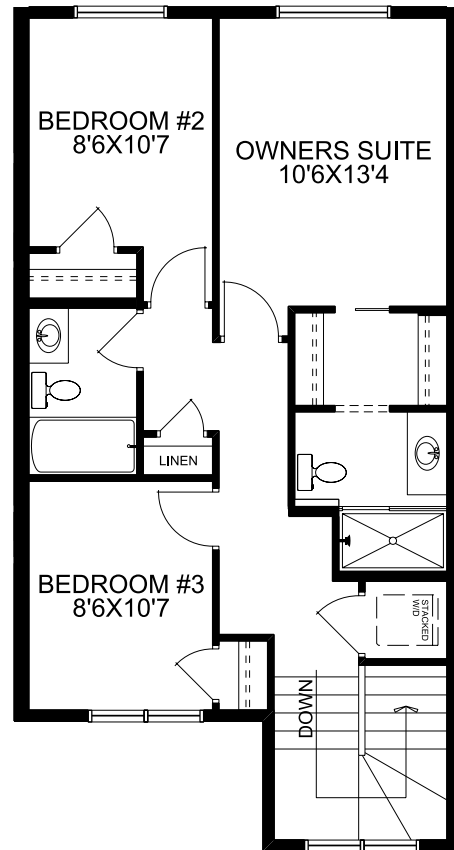

 1397 SQFT  3  2.5

Possession: April 2026

Price: See Website

180 Lawson Lane : *The Derryhale*

Home Features:

- 9'0 Main floor ceiling height
- 1 1/4" Quartz countertops throughout
- Luxury Vinyl Plank in all main floor open living areas
- Under mount vanity sinks
- Please see your Area Sales Manager for a full list of included features

Mark Sherlock
mark.sherlock@mckeehomes.com

C 825-797-0932

605 Lambeau Link
Airdrie, AB

Floorplan

Main Floor

684 SQFT

Upper Floor

713 SQFT