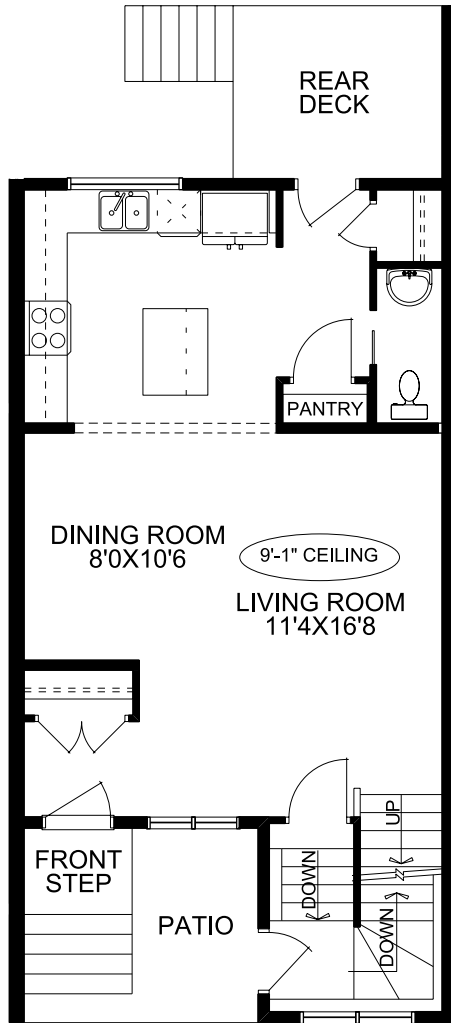

 1397 SQFT  3  2.5

Possession: April 2026

Price: See Website

180 Lawson Lane : *The Derryhale*

Home Features:

- 9'0 Main floor ceiling height
- 1 1/4" Quartz countertops throughout
- Luxury Vinyl Plank in all main floor open living areas
- Under mount vanity sinks
- Please see your Area Sales Manager for a full list of included features

Mark Sherlock
mark.sherlock@mckeehomes.com

C 825-797-0932

605 Lambeau Link
Airdrie, AB

Floorplan

Main Floor

684 SQFT

Upper Floor

713 SQFT