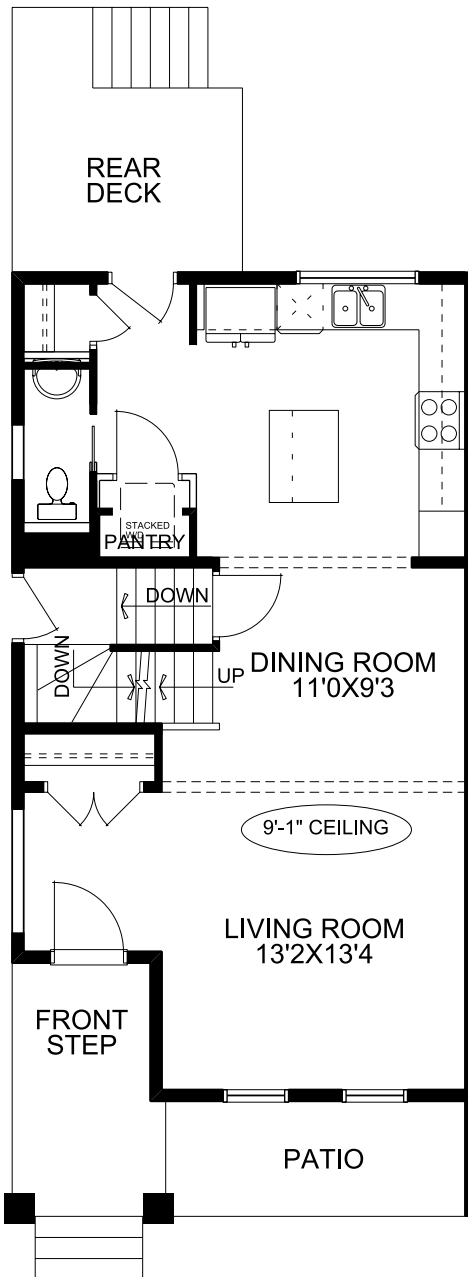

1444 SQFT 3 2.5

Possession: Apr 2026

Price: See Website

176 Lawson Lane : The Coleraine

Home Features:

- 9'0 Main floor ceiling height
- 1 1/4" Quartz countertops throughout
- Luxury Vinyl Plank in all main floor open living areas
- Under mount vanity sinks
- Please see your Area Sales Manager for a full list of included features

Mark Sherlock
mark.sherlock@mckeehomes.com

C 825-797-0932

605 Lambeau Link
Airdrie, AB

Floorplan

Main Floor

684 SQFT

Upper Floor

760 SQFT