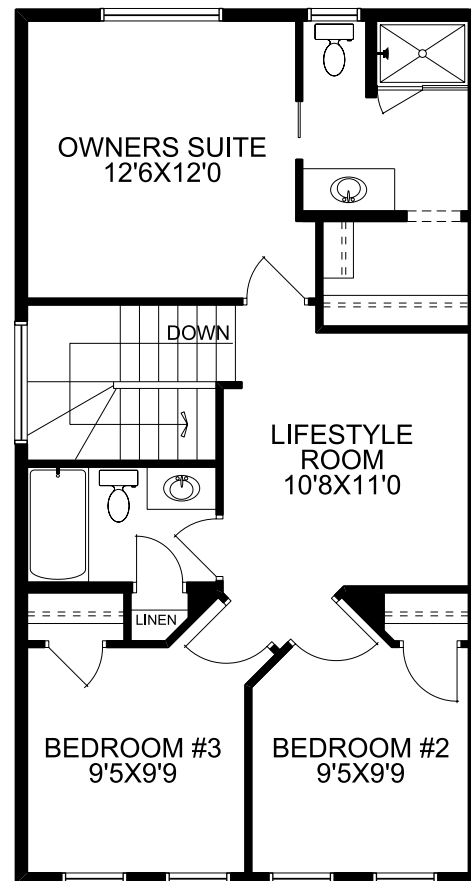

1444 SQFT 3 2.5

Possession: Apr 2026

Price: See Website

176 Lawson Lane : The Coleraine

Home Features:

- 9'0 Main floor ceiling height
- 1 1/4" Quartz countertops throughout
- Luxury Vinyl Plank in all main floor open living areas
- Under mount vanity sinks
- Please see your Area Sales Manager for a full list of included features

Mark Sherlock
mark.sherlock@mckeehomes.com

C 825-797-0932

605 Lambeau Link
Airdrie, AB

Floorplan

Main Floor

684 SQFT

Upper Floor

760 SQFT