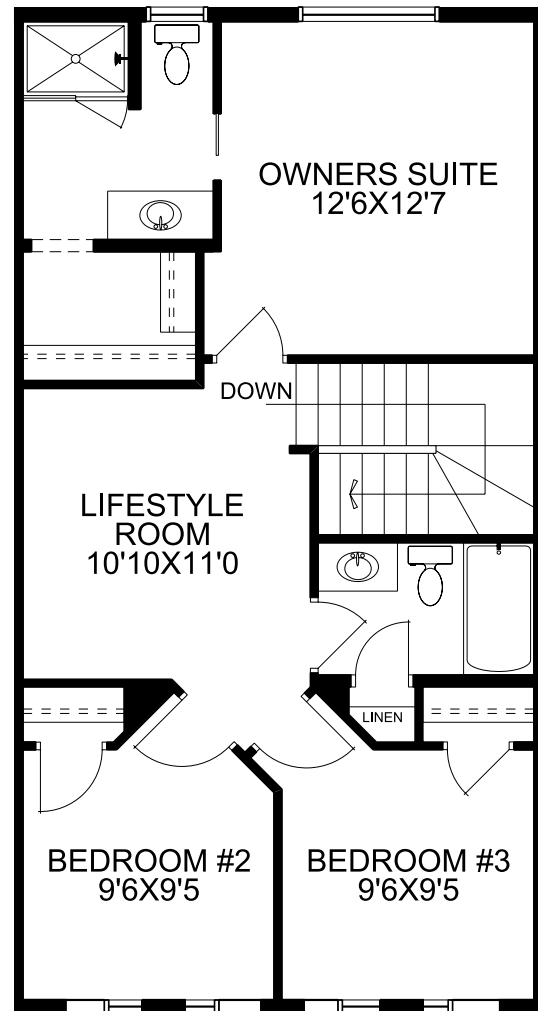

Quick Possession

1444 SQFT 3 2.5

Possession: Apr 2026

Price: See Website

168 Lawson Lane : The Coleraine

Home Features:

- 9'0 Main floor ceiling height
- 1 1/4" Quartz countertops throughout
- Luxury Vinyl Plank in all main floor open living areas
- Under mount vanity sinks
- Please see your Area Sales Manager for a full list of included features

Mark Sherlock
mark.sherlock@mckeehomes.com

C 825-797-0932

605 Lambeau Link
Airdrie, AB

Floorplan

Main Floor

684 SQFT

Upper Floor

760 SQFT