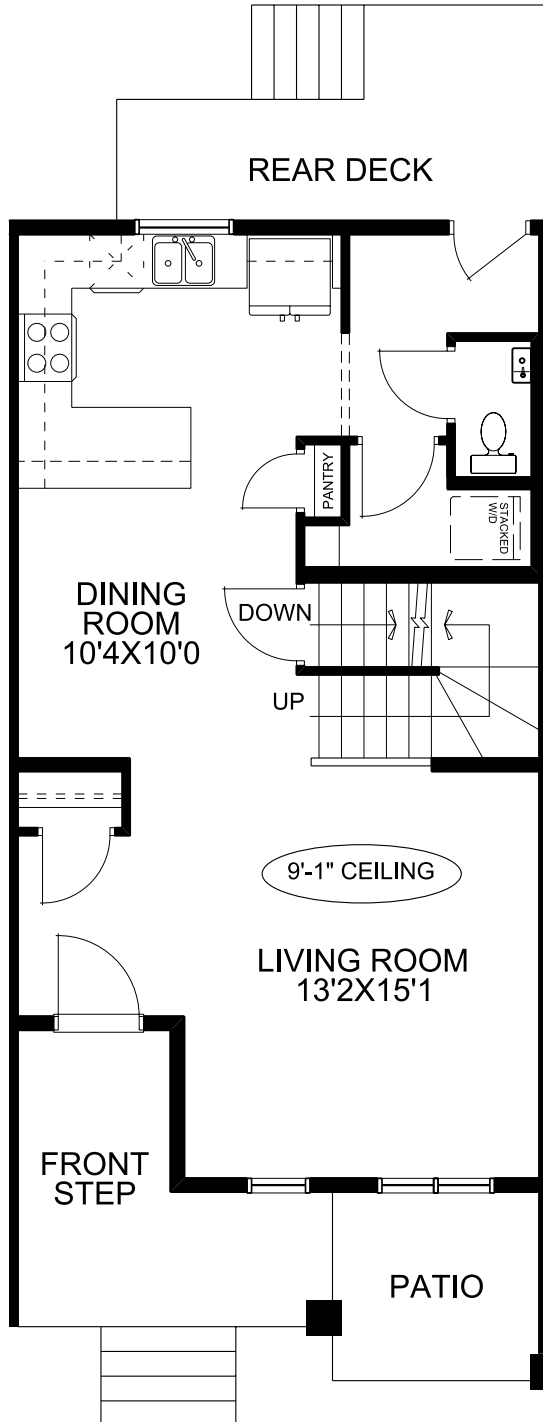

Quick Possession

1444 SQFT 3 2.5

Possession: Apr 2026

Price: See Website

168 Lawson Lane : The Coleraine

Home Features:

- 9'0 Main floor ceiling height
- 1 1/4" Quartz countertops throughout
- Luxury Vinyl Plank in all main floor open living areas
- Under mount vanity sinks
- Please see your Area Sales Manager for a full list of included features

Mark Sherlock
mark.sherlock@mckeehomes.com

C 825-797-0932

605 Lambeau Link
Airdrie, AB

Floorplan

Main Floor

684 SQFT

Upper Floor

760 SQFT