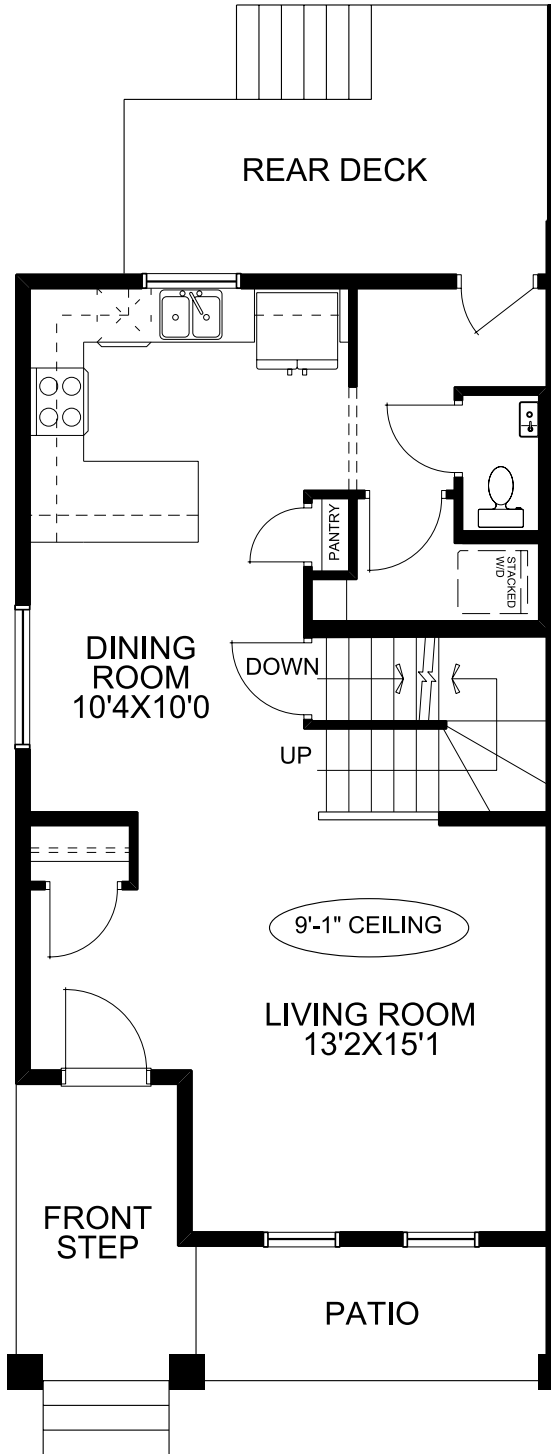

Quick Possession

1444 SQFT 3 2.5

Possession: Apr 2026

Price: See Website

164 Lawson Lane : The Coleraine

Home Features:

- 9'0 Main floor ceiling height
- 1 1/4" Quartz countertops throughout
- Luxury Vinyl Plank in all main floor open living areas
- Under mount vanity sinks
- Please see your Area Sales Manager for a full list of included features

Mark Sherlock
mark.sherlock@mckeehomes.com

C 825-797-0932

605 Lambeau Link
Airdrie, AB

McKee Homes

Honesty in Every Detail, **Quality** in Every Corner,
Integrity in Every Home.

Floorplan

Main Floor

684 SQFT

Upper Floor

760 SQFT

Your Dream Home, Built Your Way.

McKEE HOMES

*Prices, specs, features, and images are subject to change and may not be indicative of included items.

403-948-6595
mckeehomes.com