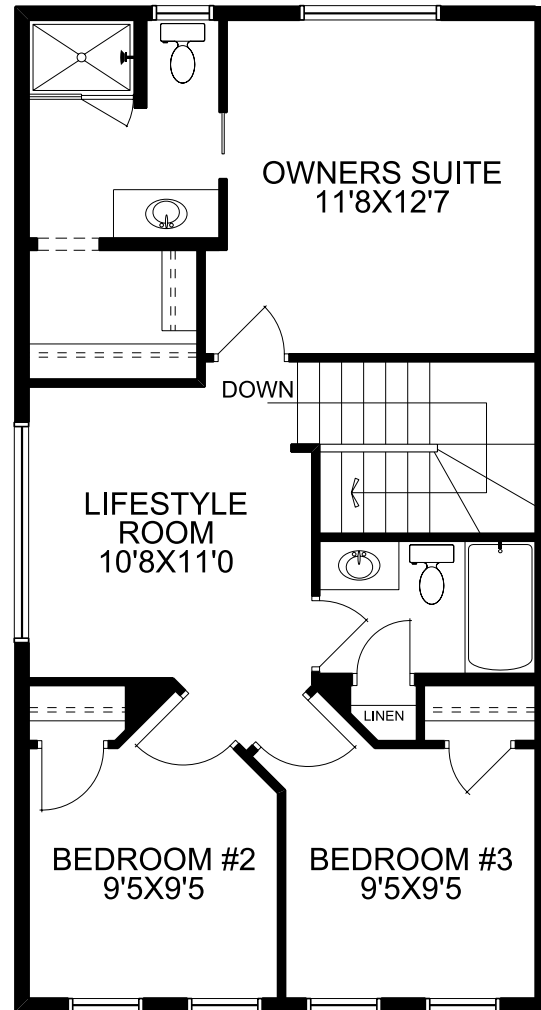

Quick Possession

1444 SQFT 3 2.5

Possession: Apr 2026

Price: See Website

164 Lawson Lane : The Coleraine

Home Features:

- 9'0 Main floor ceiling height
- 1 1/4" Quartz countertops throughout
- Luxury Vinyl Plank in all main floor open living areas
- Under mount vanity sinks
- Please see your Area Sales Manager for a full list of included features

Mark Sherlock
mark.sherlock@mckeehomes.com

C 825-797-0932

605 Lambeau Link
Airdrie, AB

McKee Homes

Honesty in Every Detail, **Quality** in Every Corner,
Integrity in Every Home.

Floorplan

Main Floor

684 SQFT

Upper Floor

760 SQFT

Your Dream Home, Built Your Way.

McKEE HOMES

*Prices, specs, features, and images are subject to change and may not be indicative of included items.

403-948-6595
mckeehomes.com