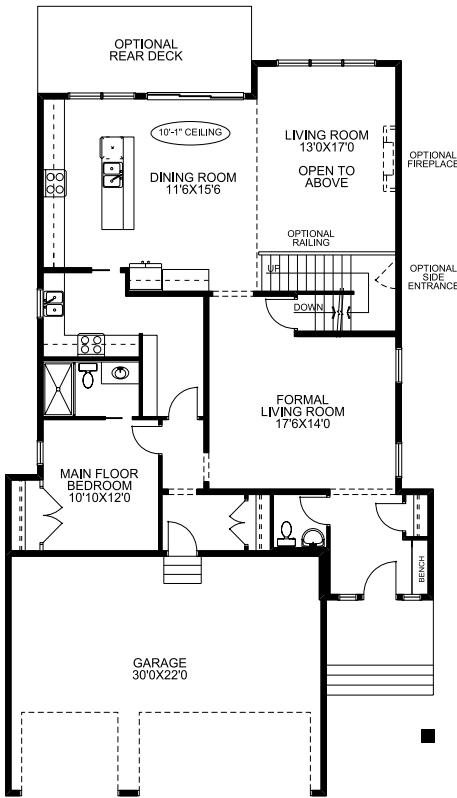

Garristown

3393 SQ.FT.
40'0 Wide

5

5.5

Main Floor

1570 SQ.FT.

Upper Floor

1823 SQ.FT.

Basement Development Option #1

Option #1

778 SQ.FT.

McKEE HOMES

Your family home. Our family business.

**Plans are subject to change at any time, so it's important to consult with your salesperson for the most accurate and up-to-date information. Please note that all square footages provided are for marketing purposes only, and the availability of specific elevations may differ depending on the area or community in question.