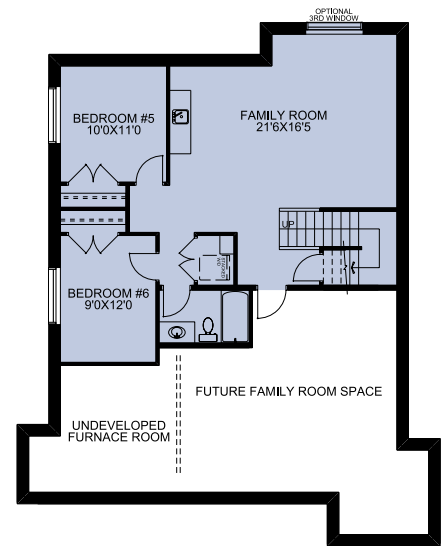

Garristown

3393 SQ.FT.
40'0 Wide

5

5.5

Main Floor

1570 SQ.FT.

Upper Floor

1823 SQ.FT.

Basement Development Option #1

Option #1

778 SQ.FT.

McKEE HOMES

Your family home. Our family business.

**Plans are subject to change at any time, so it's important to consult with your salesperson for the most accurate and up-to-date information. Please note that all square footages provided are for marketing purposes only, and the availability of specific elevations may differ depending on the area or community in question.