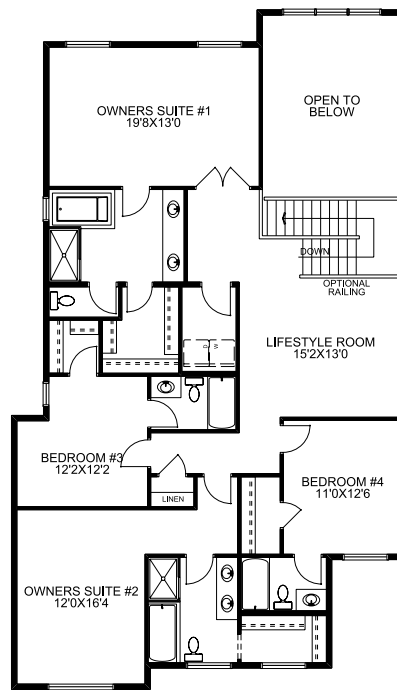

Garristown

3393 SQ.FT.
40'0 Wide

5

5.5

Main Floor

1570 SQ.FT.

Upper Floor

1823 SQ.FT.

Basement Development Option #1

Option #1

778 SQ.FT.

McKEE HOMES

Your family home. Our family business.

**Plans are subject to change at any time, so it's important to consult with your salesperson for the most accurate and up-to-date information. Please note that all square footages provided are for marketing purposes only, and the availability of specific elevations may differ depending on the area or community in question.