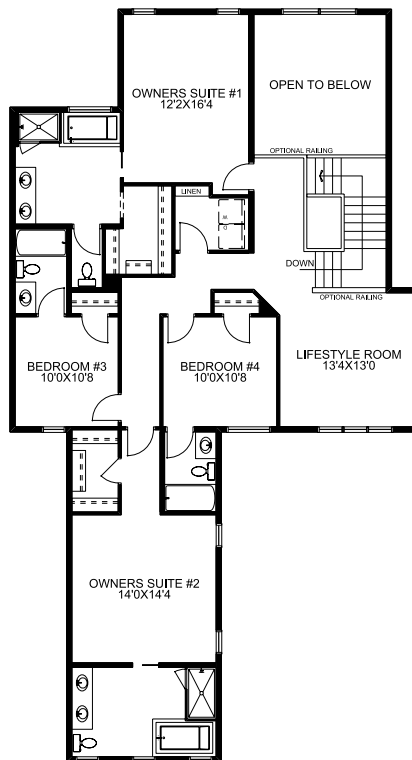

Burren

3275 SQ.FT.
40'0 Wide

5

5.5

Main Floor

1524 SQ.FT.

Upper Floor

1751 SQ.FT.

Basement Development Option #1

Option #1

854 SQ.FT.

McKEE HOMES

Your family home. Our family business.