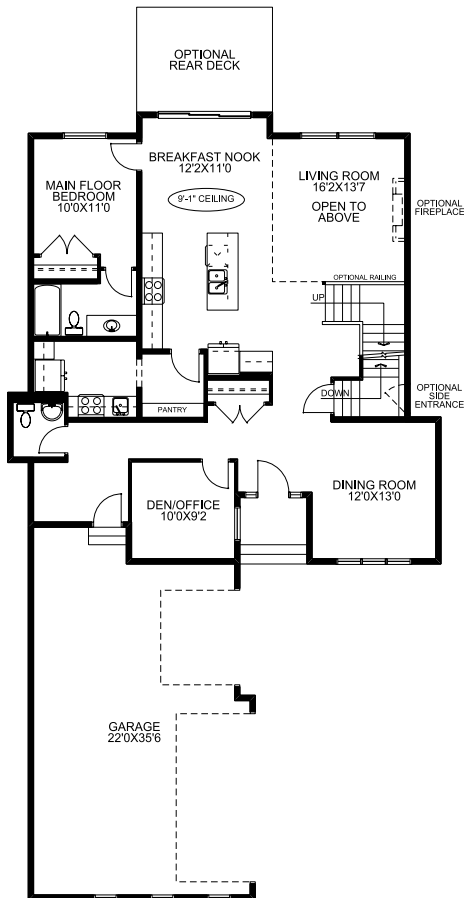

Burren

3275 SQ.FT.
40'0 Wide

5

5.5

Main Floor

1524 SQ.FT.

Upper Floor

1751 SQ.FT.

Basement Development Option #1

Option #1

854 SQ.FT.

McKEE HOMES

Your family home. Our family business.