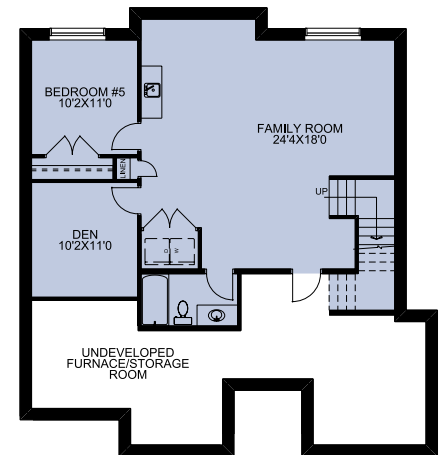

Burren

3275 SQ.FT.
40'0 Wide

5

5.5

Main Floor

1524 SQ.FT.

Upper Floor

1751 SQ.FT.

Basement Development Option #1

Option #1

854 SQ.FT.

McKEE HOMES

Your family home. Our family business.