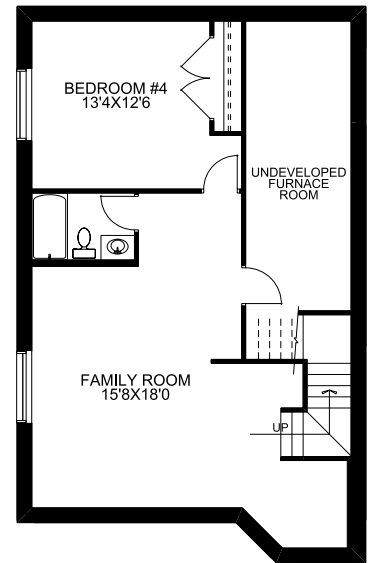

Ballina N II

2234 SQ.FT.
26'0 Wide

3

2.5

Main Floor

1026 SQ.FT.

Upper Floor

1208 SQ.FT.

Basement Development Option #1

Option #1

679 SQ.FT.

McKEE HOMES

Your family home. Our family business.

Plan Options

Upper Floor
Option #1

1035 SQ.FT.

Upper Floor
Option #2

1026 SQ.FT.

Upper Floor
Option #3

1208 SQ.FT.

Don't settle for ordinary when you can have a custom built home perfected for you.

Find out why McKee Homes is the perfect fit for you!

403-948-6595
mckeehomes.com