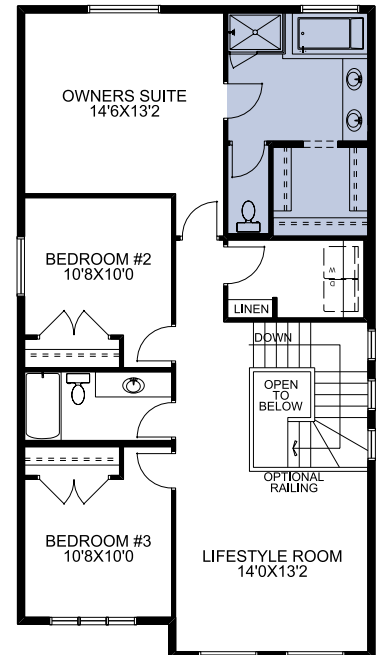

Ballina N II

2234 SQ.FT.
26'0 Wide

3

2.5

Main Floor

1026 SQ.FT.

Upper Floor

1208 SQ.FT.

Basement Development Option #1

Option #1

679 SQ.FT.

McKEE HOMES

Your family home. Our family business.

Plan Options

Upper Floor
Option #1

1035 SQ.FT.

Upper Floor
Option #2

1026 SQ.FT.

Upper Floor
Option #3

1208 SQ.FT.

Don't settle for ordinary when you can have a custom built home perfected for you.

Find out why McKee Homes is the perfect fit for you!

403-948-6595
mckeehomes.com