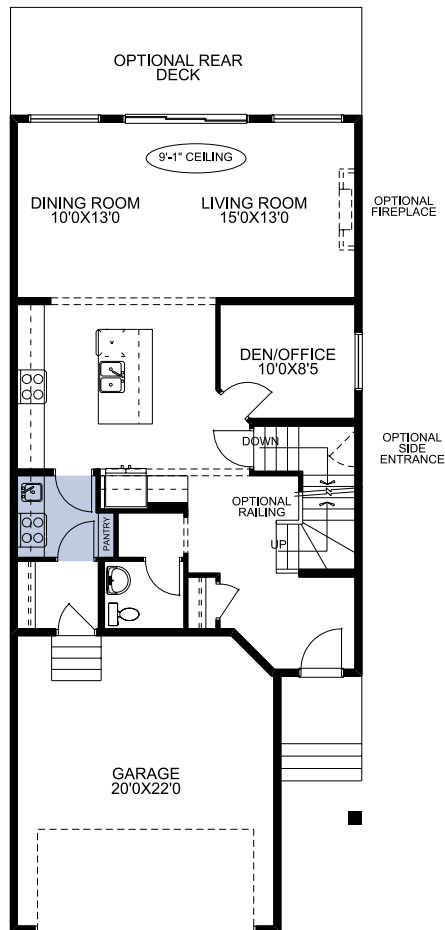

Ballina N II

2234 SQ.FT.
26'0 Wide

3

2.5

Main Floor

1026 SQ.FT.

Upper Floor

1208 SQ.FT.

Basement Development Option #1

Option #1

679 SQ.FT.

McKEE HOMES

Your family home. Our family business.

Plan Options

Upper Floor
Option #1

1035 SQ.FT.

Upper Floor
Option #2

1026 SQ.FT.

Upper Floor
Option #3

1208 SQ.FT.

Don't settle for ordinary when you can have a custom built home perfected for you.

Find out why McKee Homes is the perfect fit for you!

403-948-6595
mckeehomes.com