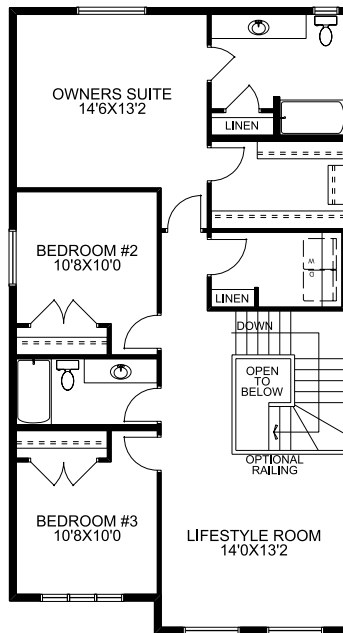

Ballina N II

2234 SQ.FT.
26'0 Wide

3

2.5

Main Floor

1026 SQ.FT.

Upper Floor

1208 SQ.FT.

Basement Development Option #1

Option #1

679 SQ.FT.

McKEE HOMES

Your family home. Our family business.

Plan Options

Upper Floor
Option #1

1035 SQ.FT.

Upper Floor
Option #2

1026 SQ.FT.

Upper Floor
Option #3

1208 SQ.FT.

Don't settle for ordinary when you can have a custom built home perfected for you.

Find out why McKee Homes is the perfect fit for you!

403-948-6595
mckeehomes.com