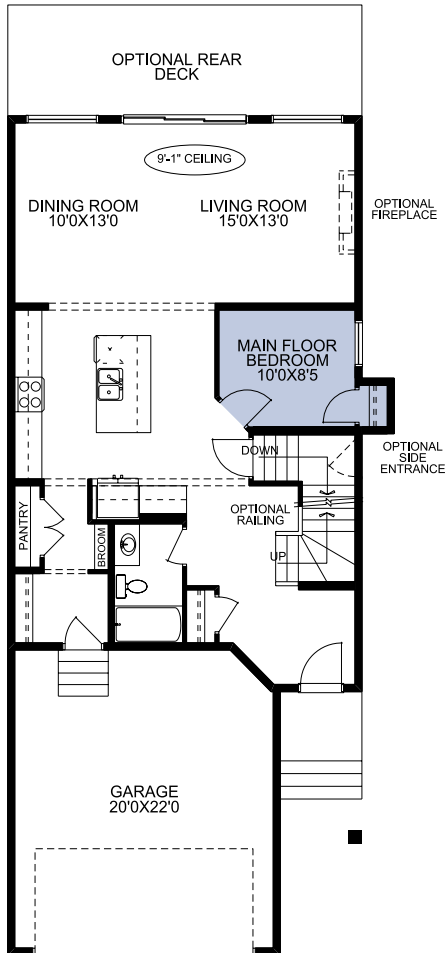

Ballina N II

2234 SQ.FT.
26'0 Wide

3

2.5

Main Floor

1026 SQ.FT.

Upper Floor

1208 SQ.FT.

Basement Development Option #1

Option #1

679 SQ.FT.

McKEE HOMES

Your family home. Our family business.

Plan Options

Upper Floor
Option #1

1035 SQ.FT.

Upper Floor
Option #2

1026 SQ.FT.

Upper Floor
Option #3

1208 SQ.FT.

Don't settle for ordinary when you can have a custom built home perfected for you.

Find out why McKee Homes is the perfect fit for you!

403-948-6595
mckeehomes.com