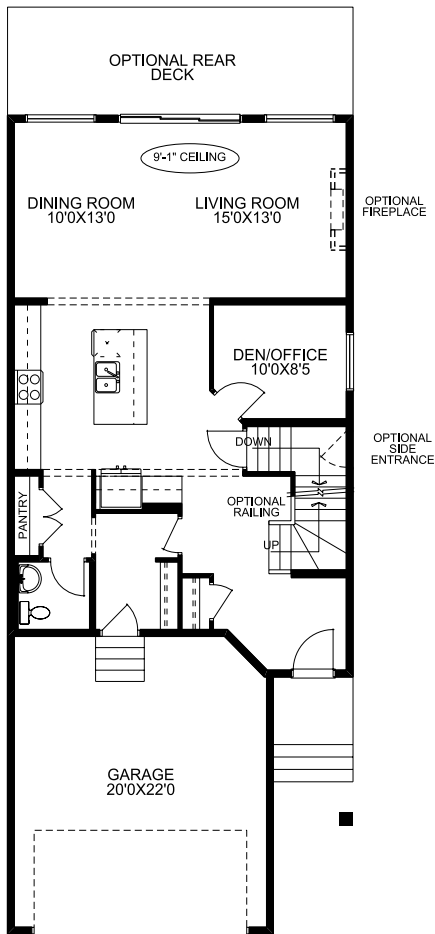

Ballina N II

2234 SQ.FT.
26'0 Wide

3

2.5

Main Floor

1026 SQ.FT.

Upper Floor

1208 SQ.FT.

Basement Development Option #1

Option #1

679 SQ.FT.

McKEE HOMES

Your family home. Our family business.

Plan Options

Upper Floor
Option #1

1035 SQ.FT.