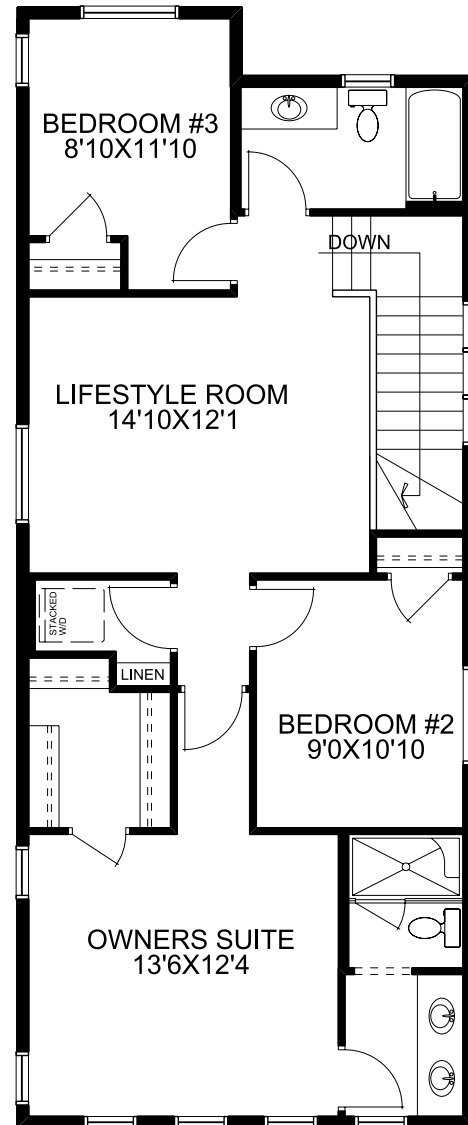

Quick Possession

 1868 SQFT  4  3

Possession: Immediate

Price: See Website

63 Lewiston Drive : *The Katesbridge*

Home Features:

- 9'0 Main floor ceiling height
- 1 1/4" Quartz countertops throughout
- Luxury Vinyl Plank in all main floor open living areas
- Under mount vanity sinks
- Please see your Area Sales Manager for a full list of included features

916 SQFT

Upper Floor

952 SQFT

Your Dream Home, Built Your Way.

*Prices, specs, features, and images are subject to change and may not be indicative of included items.

403-948-6595
mckeehomes.com