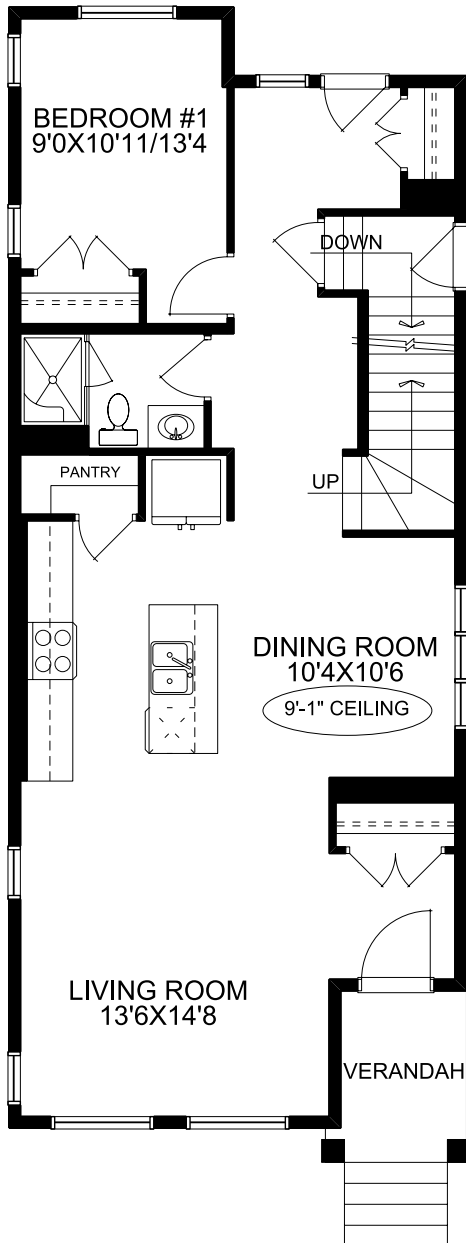

Quick Possession

 1868 SQFT  4  3

Possession: Immediate

Price: See Website

63 Lewiston Drive : *The Katesbridge*

Home Features:

- 9'0 Main floor ceiling height
- 1 1/4" Quartz countertops throughout
- Luxury Vinyl Plank in all main floor open living areas
- Under mount vanity sinks
- Please see your Area Sales Manager for a full list of included features

916 SQFT

Upper Floor

952 SQFT

Your Dream Home, Built Your Way.

*Prices, specs, features, and images are subject to change and may not be indicative of included items.

403-948-6595
mckeehomes.com