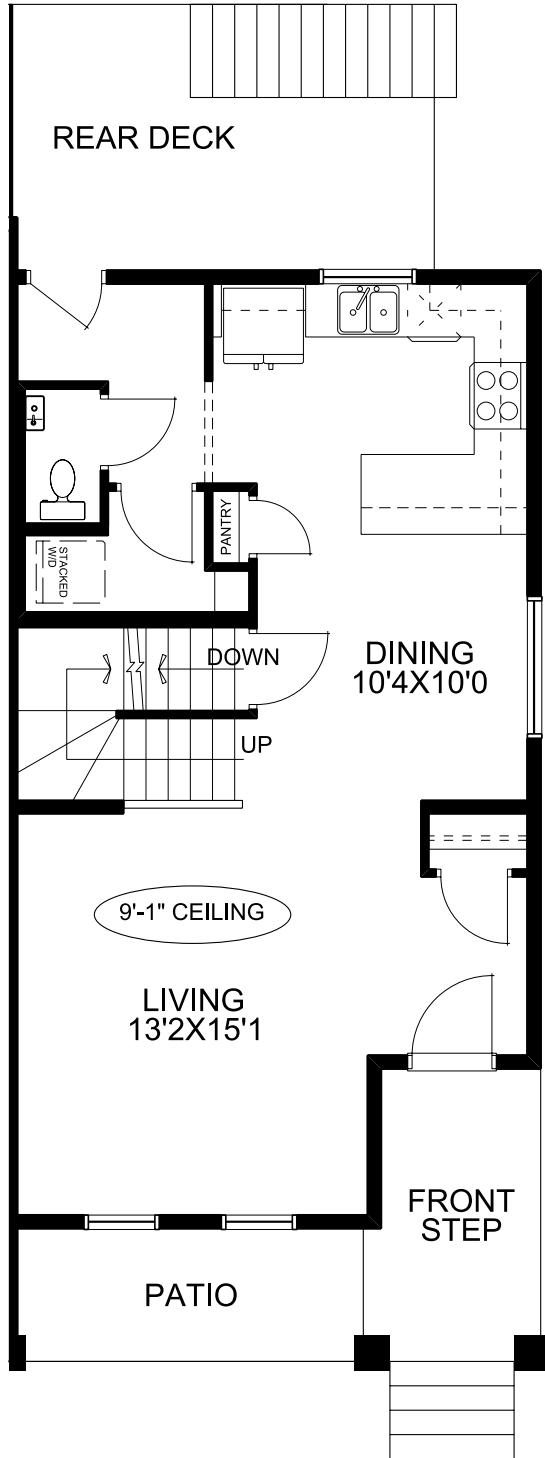

## 148 Lawson Lane : *The Coleraine*

### Home Features:

- 9'0 Main floor ceiling height
- 1 1/4" Quartz countertops throughout
- Luxury Vinyl Plank in all main floor open living areas
- Please see your Area Sales Manager for a full list of included features

**Sarah Gleeson**  
Sarah@mckeehomes.com

C 403 478-3430

605 Lambeau Link  
Airdrie, AB

# Floorplan

Main Floor

684 SQFT

Upper Floor

760 SQFT

Your Dream Home, Built Your Way.

McKEE HOMES

\*Prices, specs, features, and images are subject to change and may not be indicative of included items.