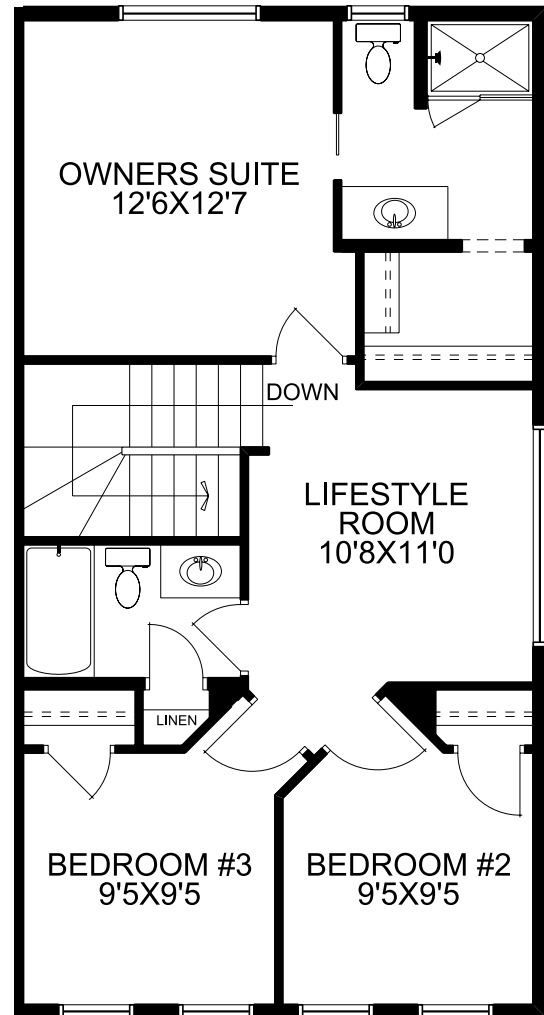

## 148 Lawson Lane : *The Coleraine*

### Home Features:

- 9'0 Main floor ceiling height
- 1 1/4" Quartz countertops throughout
- Luxury Vinyl Plank in all main floor open living areas
- Please see your Area Sales Manager for a full list of included features

**Sarah Gleeson**  
Sarah@mckeehomes.com

C 403 478-3430

605 Lambeau Link  
Airdrie, AB

# Floorplan

Main Floor

684 SQFT

Upper Floor

760 SQFT

Your Dream Home, Built Your Way.

McKEE HOMES

\*Prices, specs, features, and images are subject to change and may not be indicative of included items.