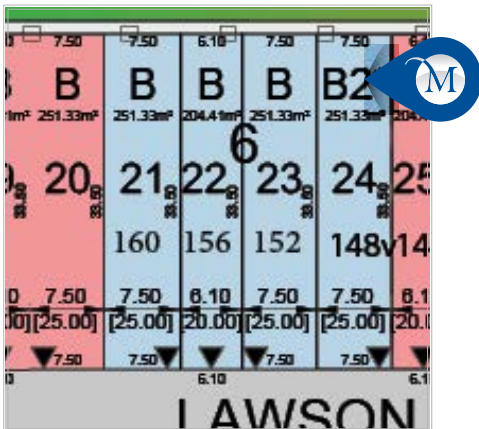

1444 SQFT
3
2.5

Possession: Immediate

Price: See Website

148 Lawson Lane : *The Coleraine*

Home Features:

- 9'0 Main floor ceiling height
- 1 1/4" Quartz countertops throughout
- Luxury Vinyl Plank in all main floor open living areas
- Please see your Area Sales Manager for a full list of included features

C 403 478-3430

605 Lambeau Link
Airdrie, AB