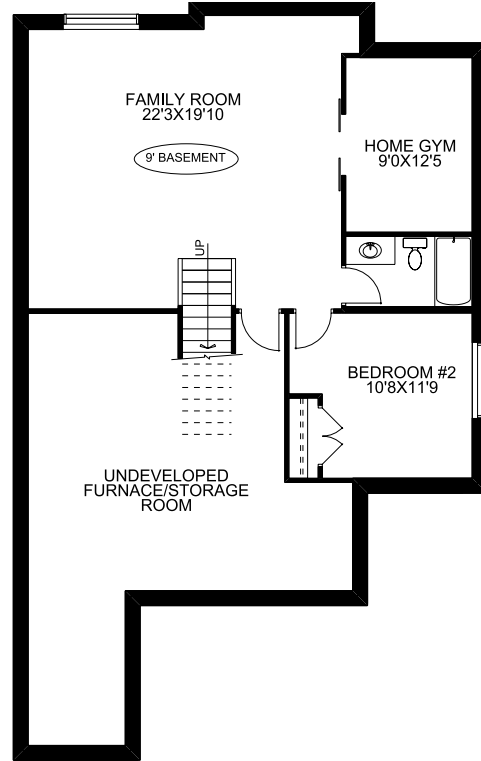

 1471 SQFT  1  1.5

Possession: Immediate

Price: See Website

820 Mandalay Link : Knightstown IV

Home Features:

- 9'0 Main floor ceiling height
- 1 1/4" Quartz countertops throughout
- Luxury Vinyl Plank in all main floor open living areas
- Please see your Area Sales Manager for a full list of included features

Leo Doiron

Leo@mckeehomes.com

T 403 941-1115 C 403 804-5010

802 Mandalay Blvd.
Carstairs, AB

Floorplan

Main Floor

1471 SQFT

Optional Basement

789 SQFT

Your Dream Home, Built Your Way.

*Prices, specs, features, and images are subject to change and may not be indicative of included items.

403-948-6595
mckeehomes.com