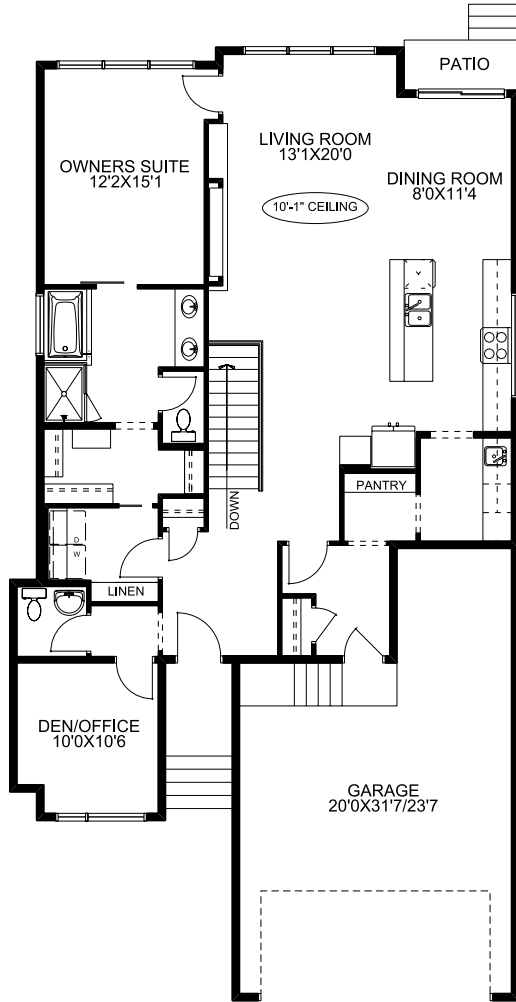

 1471 SQFT  1  1.5

Possession: Immediate

Price: See Website

820 Mandalay Link : Knightstown IV

Home Features:

- 9'0 Main floor ceiling height
- 1 1/4" Quartz countertops throughout
- Luxury Vinyl Plank in all main floor open living areas
- Please see your Area Sales Manager for a full list of included features

Leo Doiron

Leo@mckeehomes.com

T 403 941-1115 C 403 804-5010

802 Mandalay Blvd.
Carstairs, AB

Floorplan

Main Floor

1471 SQFT

Optional Basement

789 SQFT

Your Dream Home, Built Your Way.

*Prices, specs, features, and images are subject to change and may not be indicative of included items.

403-948-6595
mckeehomes.com