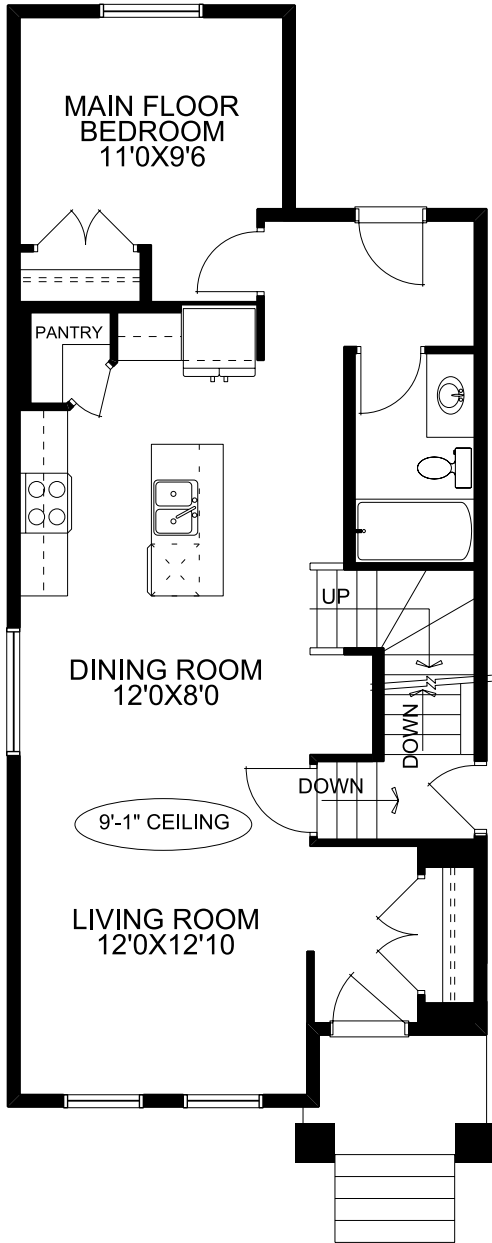

Quick Possession

1596 SQFT 4 3

Possession: Mar 2025

Price: See Website

337 Ellen Park : The Laurelvale II

Home Features:

- 9'0 Main floor ceiling height
- 1 1/4" Quartz countertops throughout
- Luxury Vinyl Plank in all main floor open living areas
- Please see your Area Sales Manager for a full list of included features

Leo Doiron

Leo@mckeehomes.com

T 403 941-1115 C 403 804-5010

210 Vista Rd.
Crossfield, AB

MCKEE HOMES

Honesty in Every Detail, **Quality** in Every Corner,
Integrity in Every Home.

Floorplan

Main Floor

831 SQFT

Upper Floor

765 SQFT

Your Dream Home, Built Your Way.

McKEE HOMES

*Prices, specs, features, and images are subject to change and may not be indicative of included items.

403-948-6595
mckeehomes.com