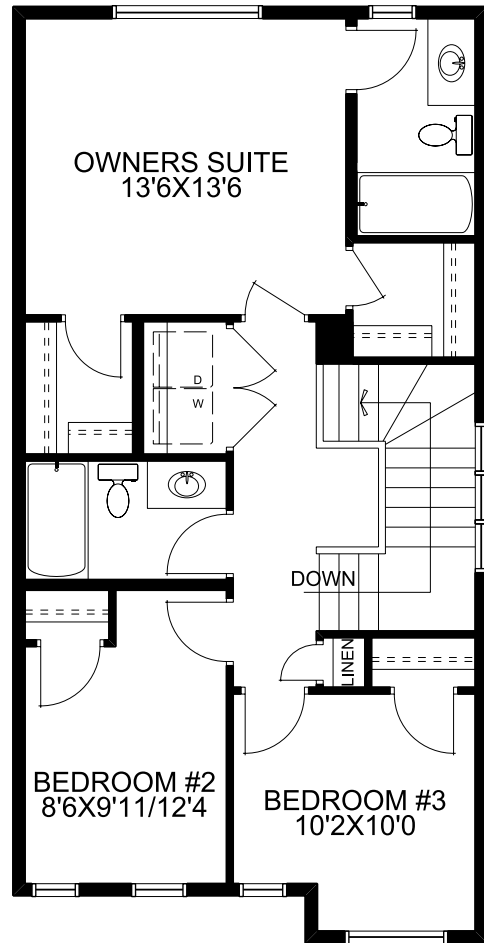

Quick Possession

1596 SQFT 4 3

Possession: Mar 2025

Price: See Website

337 Ellen Park : The Laurelvale II

Home Features:

- 9'0 Main floor ceiling height
- 1 1/4" Quartz countertops throughout
- Luxury Vinyl Plank in all main floor open living areas
- Please see your Area Sales Manager for a full list of included features

Leo Doiron

Leo@mckeehomes.com

T 403 941-1115 C 403 804-5010

210 Vista Rd.
Crossfield, AB

MCKEE HOMES

Honesty in Every Detail, **Quality** in Every Corner,
Integrity in Every Home.

Floorplan

Main Floor

831 SQFT

Upper Floor

765 SQFT

Your Dream Home, Built Your Way.

McKEE HOMES

*Prices, specs, features, and images are subject to change and may not be indicative of included items.

403-948-6595
mckeehomes.com