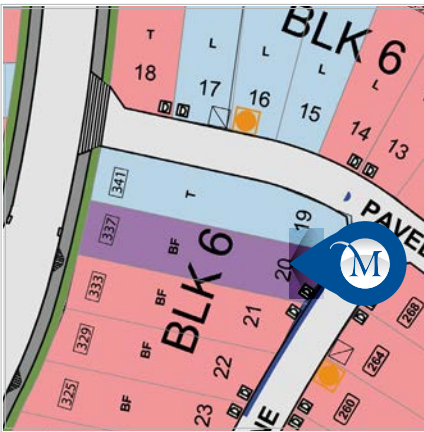

Quick Possession

1596 SQFT 4 3

Possession: Mar 2025

Price: See Website

337 Ellen Park : The Laurelvale II

Home Features:

- 9'0 Main floor ceiling height
- 1 1/4" Quartz countertops throughout
- Luxury Vinyl Plank in all main floor open living areas
- Please see your Area Sales Manager for a full list of included features