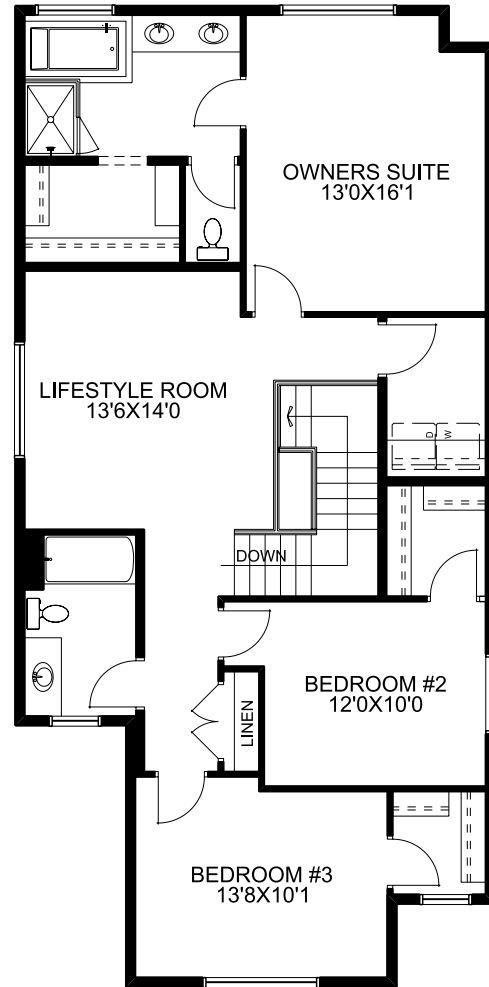

Quick Possession

 2368 SQFT  3  2.5

Possession: Feb 2025

Price: See Website

26 Ellen Bay : The Fernhill N

Home Features:

- 9'0 Main floor ceiling height
- 1 1/4" Quartz countertops throughout
- Luxury Vinyl Plank in all main floor open living areas
- Please see your Area Sales Manager for a full list of included features

Leo Doiron

Leo@mckeehomes.com

T 403 941-1115 C 403 804-5010

210 Vista Rd.
Crossfield, AB

MCKEE HOMES

Honesty in Every Detail, **Quality** in Every Corner,
Integrity in Every Home.

Floorplan

Main Floor

1100 SQFT

Upper Floor

1268 SQFT

Your Dream Home, Built Your Way.

McKEE HOMES

*Prices, specs, features, and images are subject to change and may not be indicative of included items.

403-948-6595
mckeehomes.com