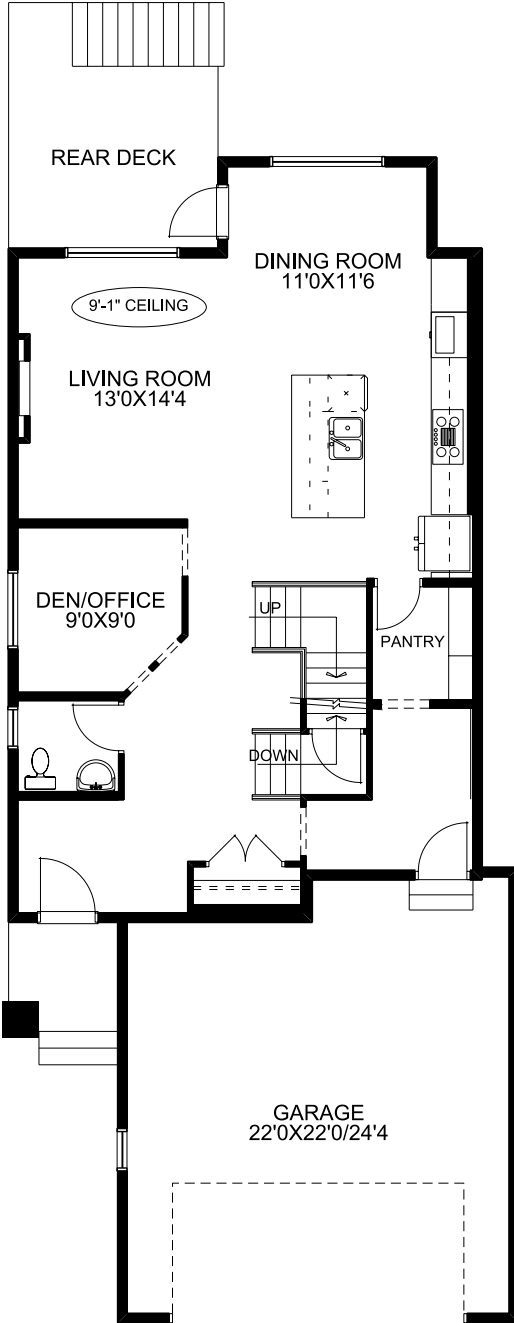

Quick Possession

 2368 SQFT  3  2.5

Possession: Feb 2025

Price: See Website

26 Ellen Bay : The Fernhill N

Home Features:

- 9'0 Main floor ceiling height
- 1 1/4" Quartz countertops throughout
- Luxury Vinyl Plank in all main floor open living areas
- Please see your Area Sales Manager for a full list of included features

Leo Doiron

Leo@mckeehomes.com

T 403 941-1115 C 403 804-5010

210 Vista Rd.
Crossfield, AB

MCKEE HOMES

Honesty in Every Detail, **Quality** in Every Corner,
Integrity in Every Home.

Floorplan

Main Floor

1100 SQFT

Upper Floor

1268 SQFT

Your Dream Home, Built Your Way.

McKEE HOMES

*Prices, specs, features, and images are subject to change and may not be indicative of included items.

403-948-6595
mckeehomes.com