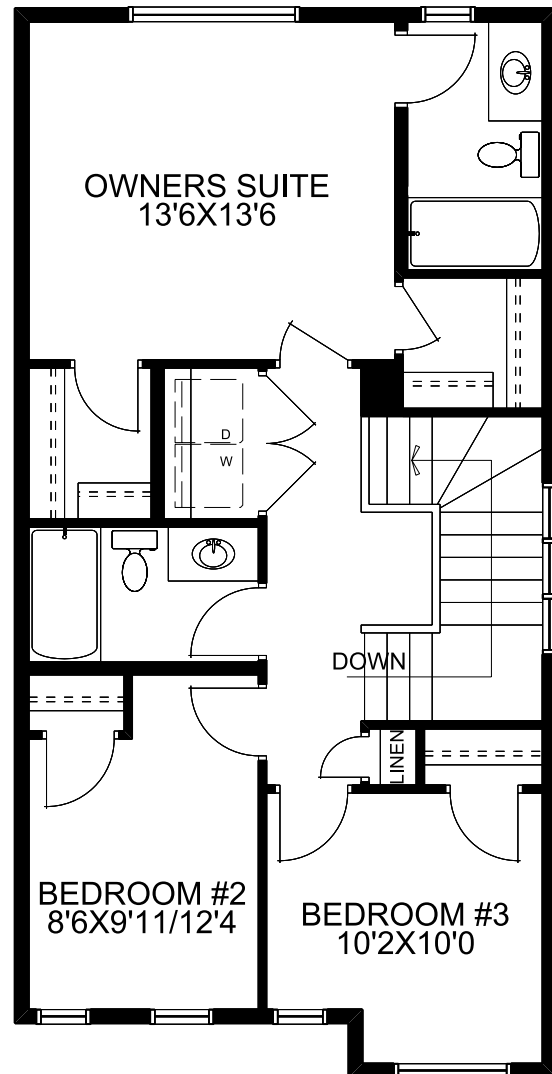

Quick Possession

 1596 SQFT  4  3

Possession: Mar 2025

Price: See Website

231 Vista Road : The Laurelvale II

Home Features:

- 9'0 Main floor ceiling height
- 1 1/4" Quartz countertops throughout
- Luxury Vinyl Plank in all main floor open living areas
- Please see your Area Sales Manager for a full list of included features

Leo Doiron

Leo@mckeehomes.com

T 403 941-1115 C 403 804-5010

210 Vista Rd.
Crossfield, AB

MCKEE HOMES

Honesty in Every Detail, **Quality** in Every Corner,
Integrity in Every Home.

Floorplan

Main Floor

831 SQFT

Upper Floor

765 SQFT

Your Dream Home, Built Your Way.

*Prices, specs, features, and images are subject to change and may not be indicative of included items.

403-948-6595
mckeehomes.com