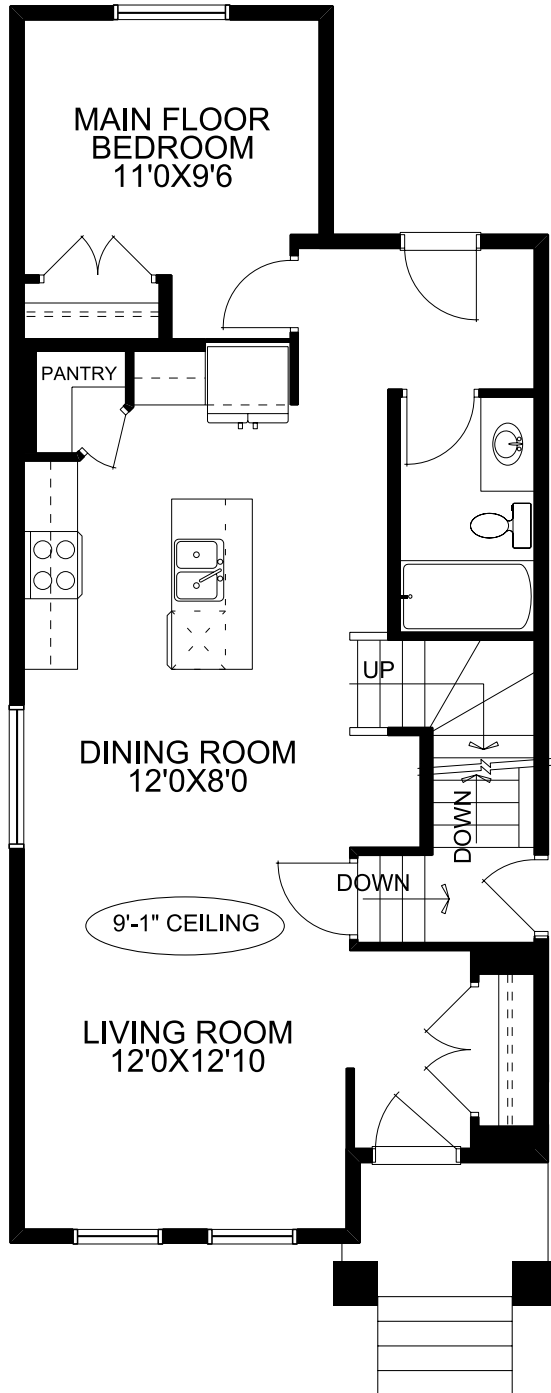

Quick Possession

 1596 SQFT  4  3

Possession: Mar 2025

Price: See Website

231 Vista Road : The Laurelvale II

Home Features:

- 9'0 Main floor ceiling height
- 1 1/4" Quartz countertops throughout
- Luxury Vinyl Plank in all main floor open living areas
- Please see your Area Sales Manager for a full list of included features

Leo Doiron

Leo@mckeehomes.com

T 403 941-1115 C 403 804-5010

210 Vista Rd.
Crossfield, AB

MCKEE HOMES

Honesty in Every Detail, **Quality** in Every Corner,
Integrity in Every Home.

Floorplan

Main Floor

831 SQFT

Upper Floor

765 SQFT

Your Dream Home, Built Your Way.

*Prices, specs, features, and images are subject to change and may not be indicative of included items.

403-948-6595
mckeehomes.com