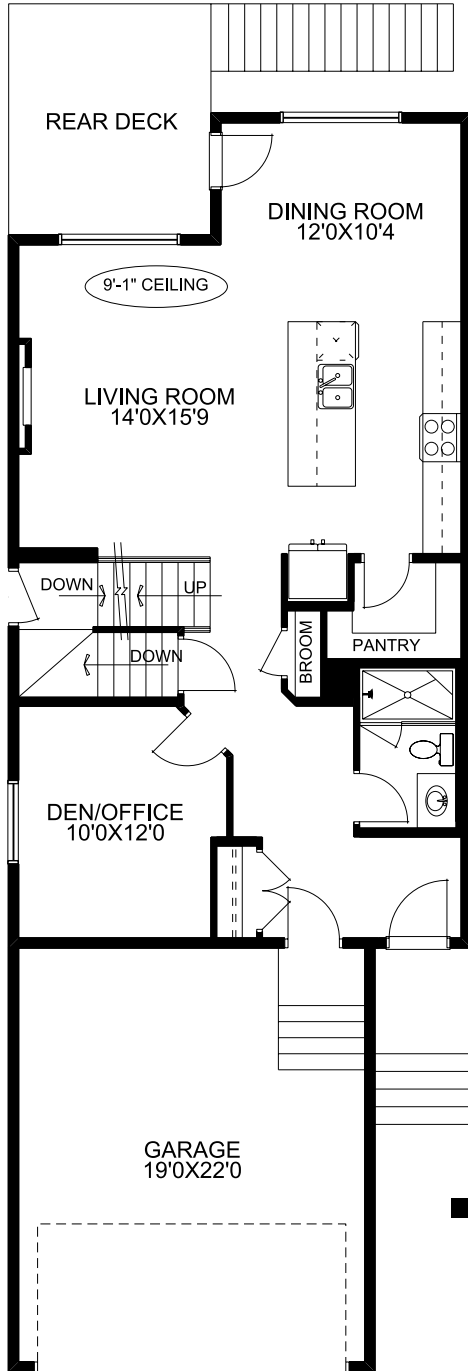

Quick Possession

 2129 SQFT  3  3

Possession: Jun 2025

Price: See Website

92 Lewiston Drive : *The Capecastle N ZLL*

Home Features:

- 9'0 Main floor ceiling height
- 1 1/4" Quartz countertops throughout
- Luxury Vinyl Plank in all main floor open living areas
- Please see your Area Sales Manager for a full list of included features

975 SQFT

Upper Floor

1154 SQFT

Your Dream Home, Built Your Way.