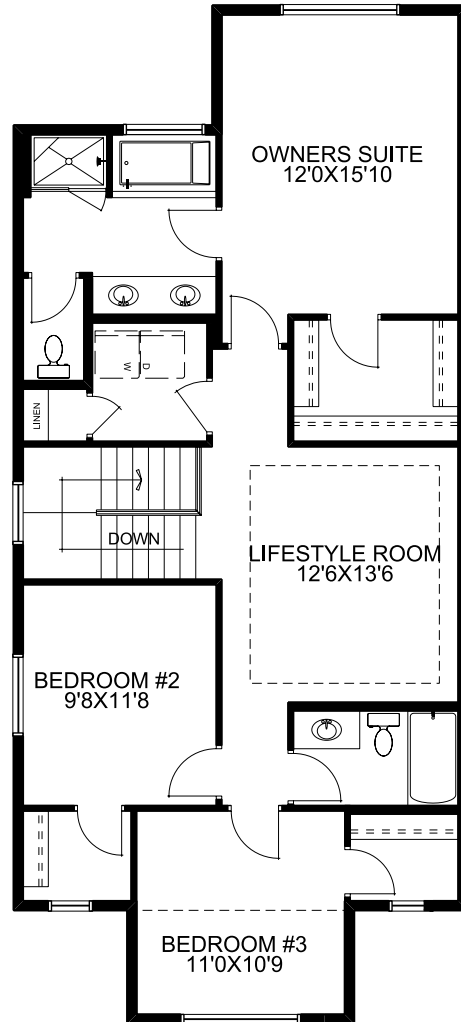

Quick Possession

 2129 SQFT  3  3

Possession: Jun 2025

Price: See Website

92 Lewiston Drive : *The Capecastle N ZLL*

Home Features:

- 9'0 Main floor ceiling height
- 1 1/4" Quartz countertops throughout
- Luxury Vinyl Plank in all main floor open living areas
- Please see your Area Sales Manager for a full list of included features

975 SQFT

Upper Floor

1154 SQFT

Your Dream Home, Built Your Way.