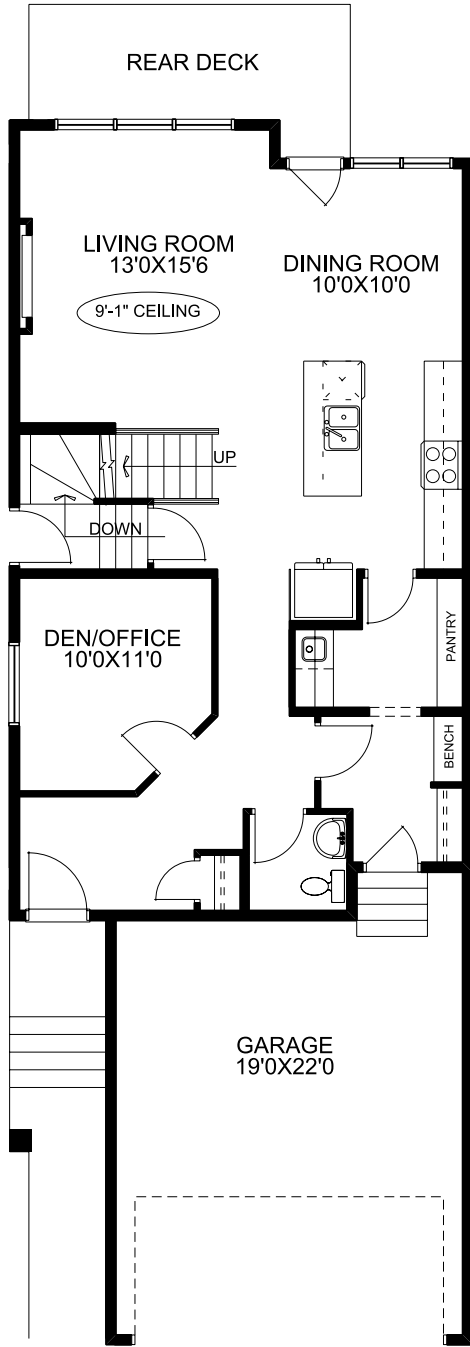

Quick Possession

 2117 SQFT  3  2.5

Possession: Jun 2025

Price: See Website

88 Lewiston Drive : The Ferns ZLL

Home Features:

- 9'0 Main floor ceiling height
- 1 1/4" Quartz countertops throughout
- Luxury Vinyl Plank in all main floor open living areas
- Please see your Area Sales Manager for a full list of included features

961 SQFT

Upper Floor

1156 SQFT

Your Dream Home, Built Your Way.

McKEE HOMES

*Prices, specs, features, and images are subject to change and may not be indicative of included items.

403-948-6595
mckeehomes.com