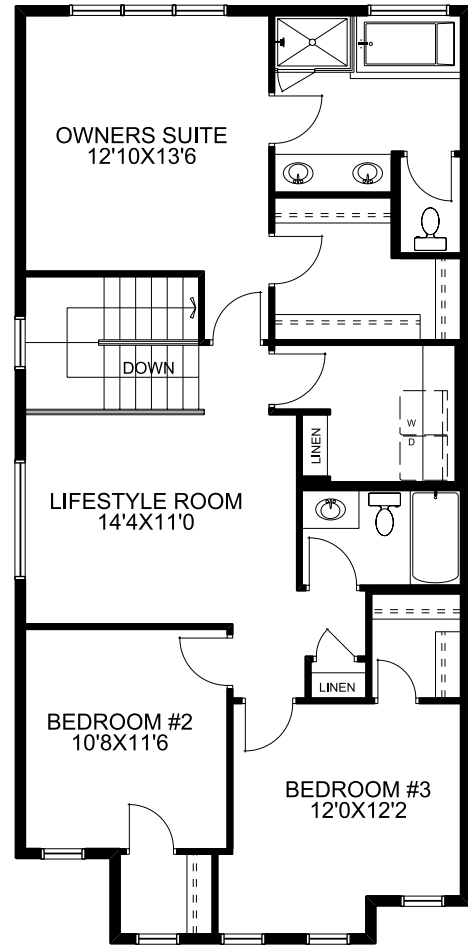

Quick Possession

 2117 SQFT  3  2.5

Possession: Jun 2025

Price: See Website

88 Lewiston Drive : The Ferns ZLL

Home Features:

- 9'0 Main floor ceiling height
- 1 1/4" Quartz countertops throughout
- Luxury Vinyl Plank in all main floor open living areas
- Please see your Area Sales Manager for a full list of included features

961 SQFT

Upper Floor

1156 SQFT

Your Dream Home, Built Your Way.

McKEE HOMES

*Prices, specs, features, and images are subject to change and may not be indicative of included items.

403-948-6595
mckeehomes.com