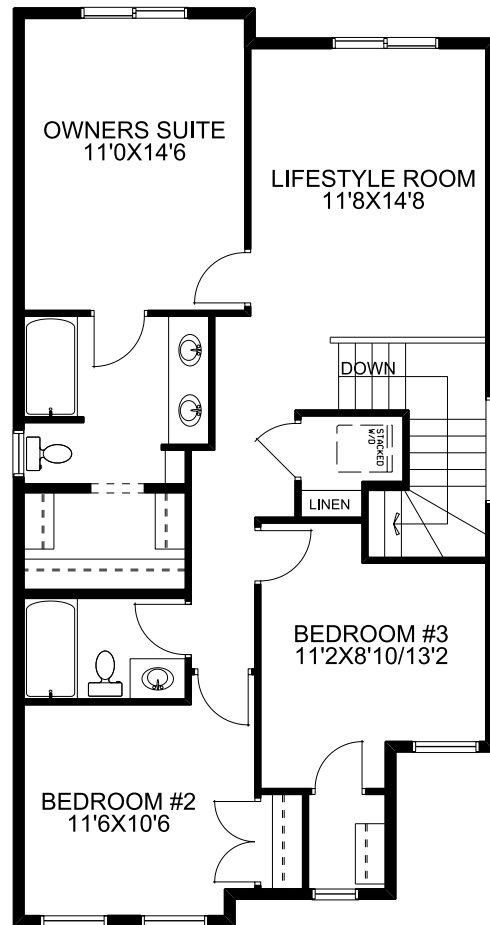

## 34 Ellen Bay : The Ardboe N LS

### Home Features:

- 9'0 Main floor ceiling height
- 1 1/4" Quartz countertops throughout
- Luxury Vinyl Plank in all main floor open living areas
- Please see your Area Sales Manager for a full list of included features

# Floorplan

Main Floor

804 SQFT

Upper Floor

1024 SQFT

Your Dream Home, Built Your Way.

\*Prices, specs, features, and images are subject to change and may not be indicative of included items.

403-948-6595  
mckeehomes.com