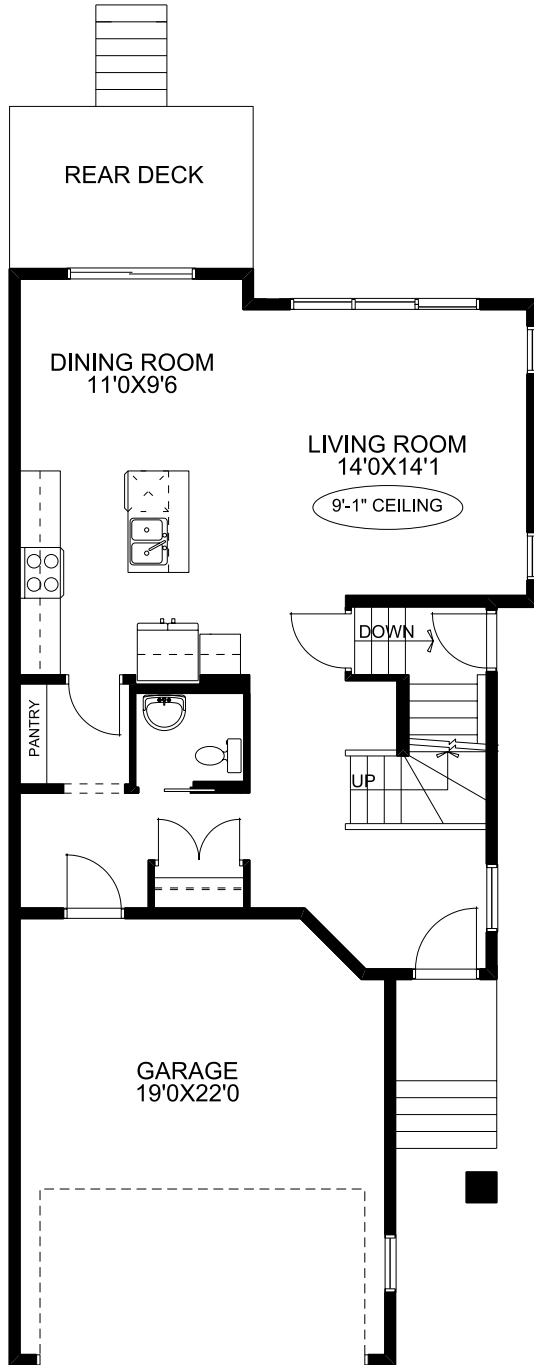

## 34 Ellen Bay : The Ardboe N LS

### Home Features:

- 9'0 Main floor ceiling height
- 1 1/4" Quartz countertops throughout
- Luxury Vinyl Plank in all main floor open living areas
- Please see your Area Sales Manager for a full list of included features

# Floorplan

Main Floor

804 SQFT

Upper Floor

1024 SQFT

Your Dream Home, Built Your Way.

\*Prices, specs, features, and images are subject to change and may not be indicative of included items.

403-948-6595  
mckeehomes.com