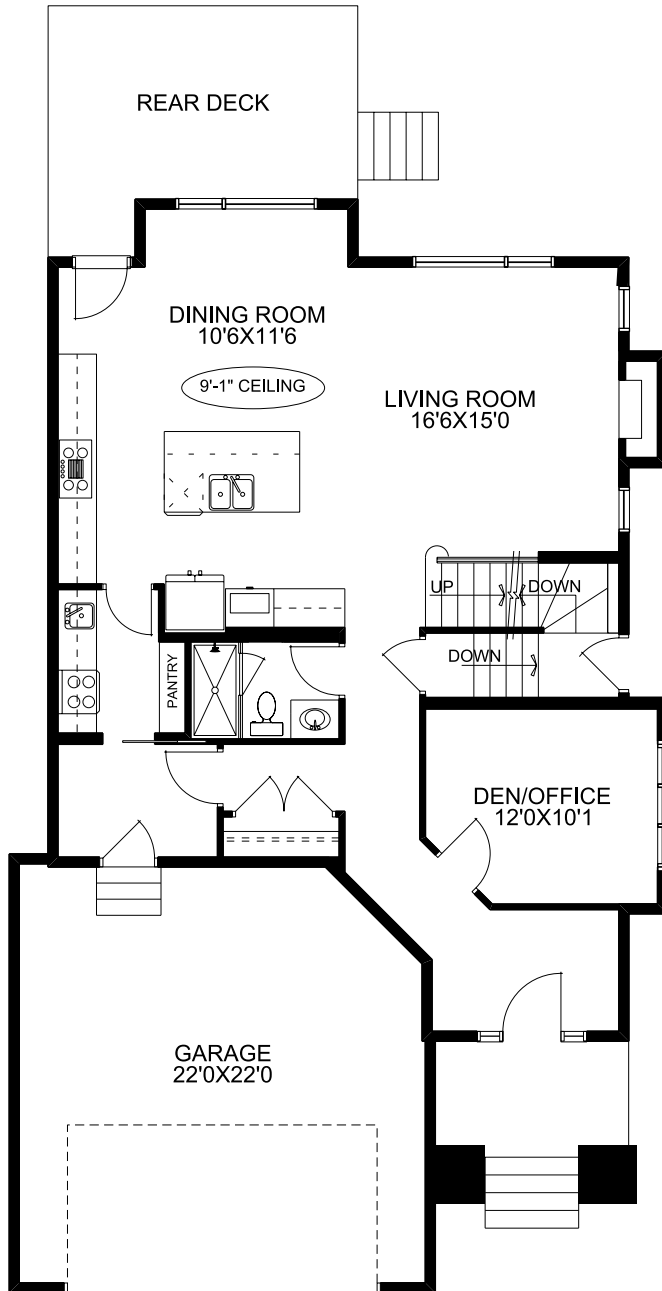

2509 SQFT 3 3

Possession: May 2025

Price: See Website

18 Fieldstone Link : *The Loughneah*

Home Features:

- Tille surround Shower in Ensuite and Main floor Ensuite
- 1 1/4" Quartz countertops throughout
- Free-standing tub in Ensuite
- Heated floor in Ensuite, Main floor ensuite and laundry room
- Black fusion exterior windows

Sarah Gleeson
Sarah@mckeehomes.com

C 403 478-3430

2 Fieldstone Link
Rocky View County, AB

Floorplan

Main Floor

1110 SQFT

Upper Floor

1399 SQFT