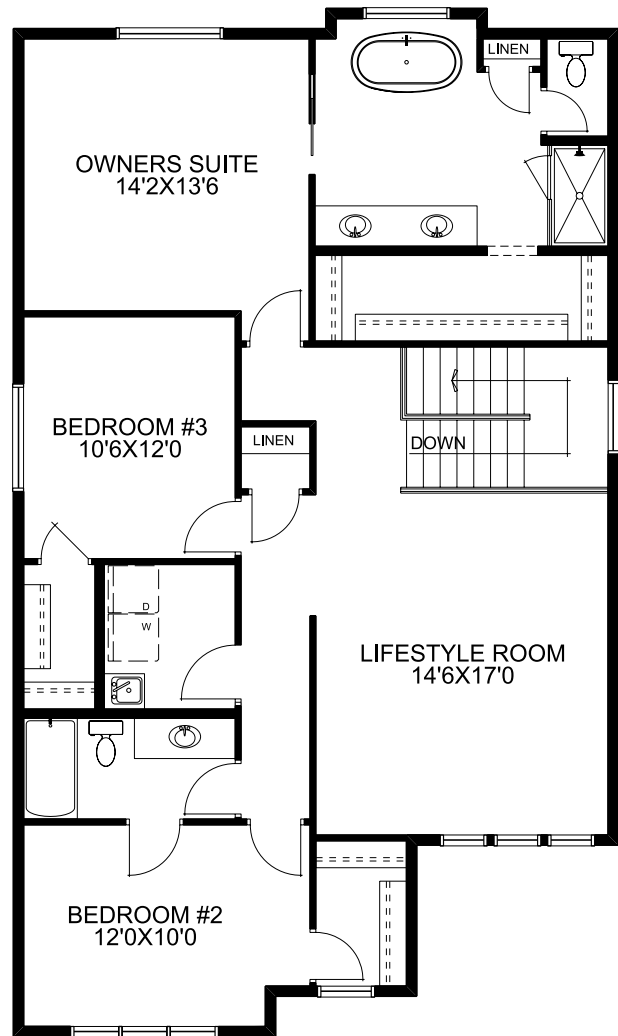

2509 SQFT 3 3

Possession: May 2025

Price: See Website

18 Fieldstone Link : *The Loughneah*

Home Features:

- Tille surround Shower in Ensuite and Main floor Ensuite
- 1 1/4" Quartz countertops throughout
- Free-standing tub in Ensuite
- Heated floor in Ensuite, Main floor ensuite and laundry room
- Black fusion exterior windows

Sarah Gleeson
Sarah@mckeehomes.com

C 403 478-3430

2 Fieldstone Link
Rocky View County, AB

Floorplan

Main Floor

1110 SQFT

Upper Floor

1399 SQFT