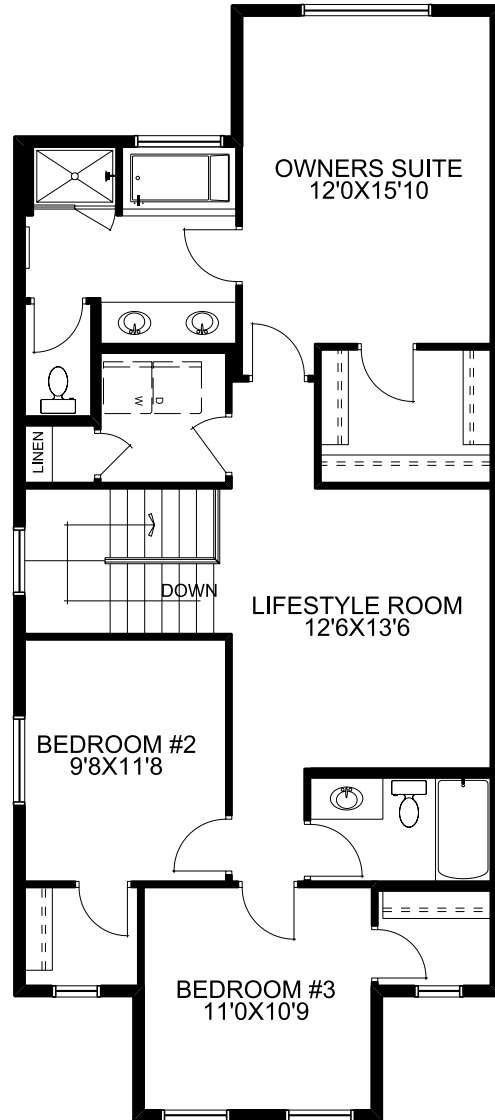

Quick Possession

2082 SQFT 3 3

Possession: Apr 2025

Price: See Website

172 Lewiston Drive : *The Capecastle N*

Home Features:

- 9'0 Main floor ceiling height
- 1 1/4" Quartz countertops throughout
- Luxury Vinyl Plank in all main floor open living areas
- Please see your Area Sales Manager for a full list of included features

952 SQFT

Upper Floor

1130 SQFT

Your Dream Home, Built Your Way.

McKEE HOMES

*Prices, specs, features, and images are subject to change and may not be indicative of included items.

403-948-6595
mckeehomes.com