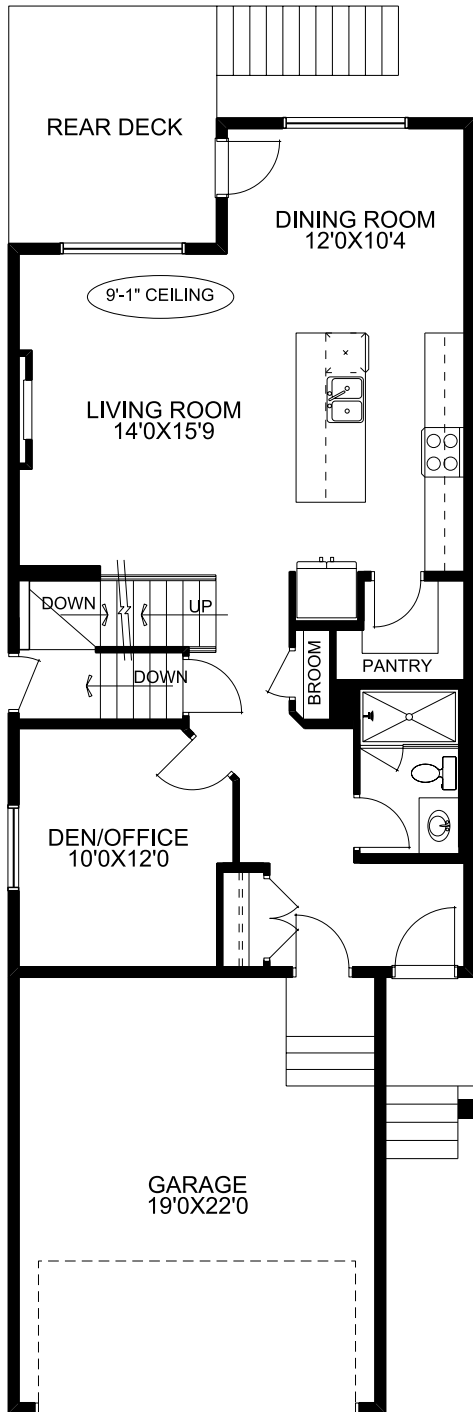

Quick Possession

2082 SQFT 3 3

Possession: Apr 2025

Price: See Website

172 Lewiston Drive : *The Capecastle N*

Home Features:

- 9'0 Main floor ceiling height
- 1 1/4" Quartz countertops throughout
- Luxury Vinyl Plank in all main floor open living areas
- Please see your Area Sales Manager for a full list of included features

952 SQFT

Upper Floor

1130 SQFT

Your Dream Home, Built Your Way.

McKEE HOMES

*Prices, specs, features, and images are subject to change and may not be indicative of included items.

403-948-6595
mckeehomes.com