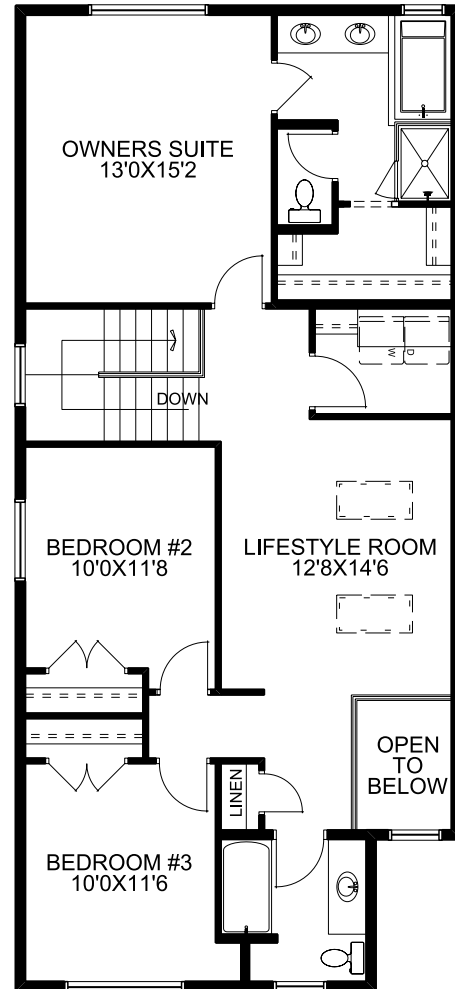

### Home Features:

- 9'0 Main floor ceiling height
- 1 1/4" Quartz countertops throughout
- Luxury Vinyl Plank in all main floor open living areas
- Please see your Area Sales Manager for a full list of included features

# Floorplan

## Main Floor

1034 SQFT

## Upper Floor

1146 SQFT

Your Dream Home, Built Your Way.

\*Prices, specs, features, and images are subject to change and may not be indicative of included items.

403-948-6595  
mckeehomes.com