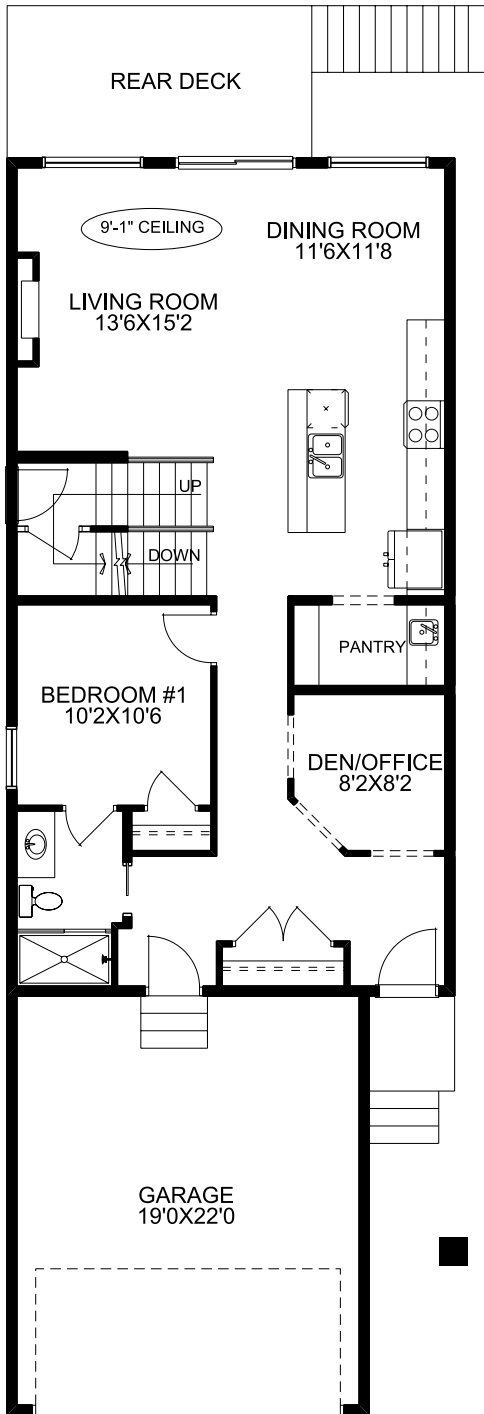

### Home Features:

- 9'0 Main floor ceiling height
- 1 1/4" Quartz countertops throughout
- Luxury Vinyl Plank in all main floor open living areas
- Please see your Area Sales Manager for a full list of included features

# Floorplan

## Main Floor

1034 SQFT