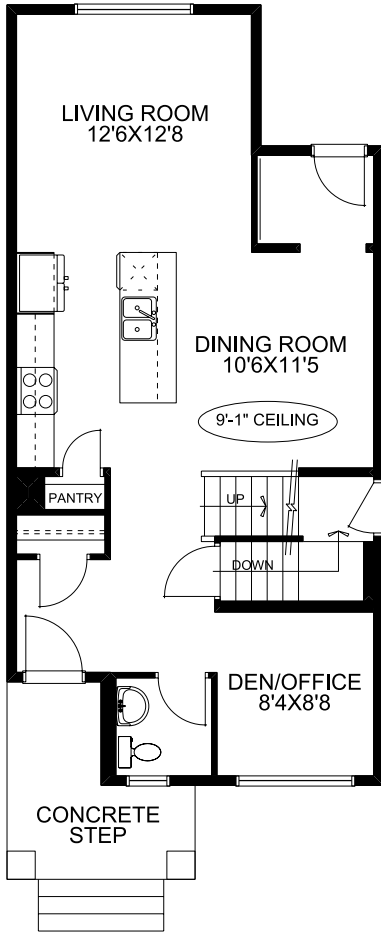

1535 SQFT
 3
 2.5

Possession: Nov 2024

Price: \$620,968.00

669 Lambeau Link: *Castlebar 2LL*

Home Features:

- Across from a park
- Side Entrance
- 3 bedroom
- 2.5 bathrooms
- Main floor office
- Luxury Vinyl Plank throughout main floor
- Quartz countertops

McKee Homes

Floorplan

Main Floor

754 SQFT

Upper Floor

781 SQFT

Optional
Basement Dev

508 SQFT