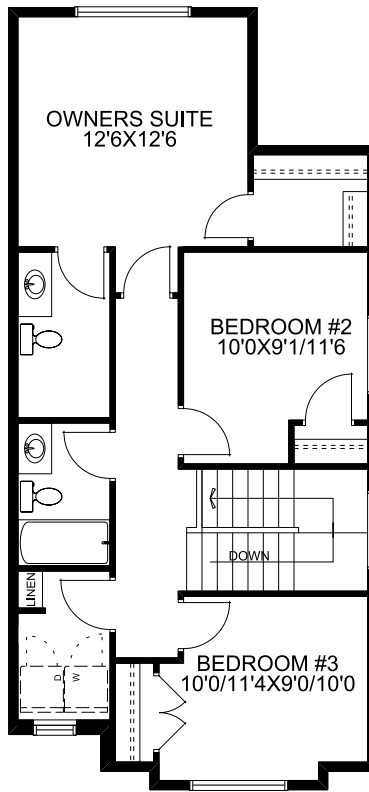

1535 SQFT
 3
 2.5

Possession: Nov 2024

Price: \$620,968.00

669 Lambeau Link: *Castlebar 2LL*

Home Features:

- Across from a park
- Side Entrance
- 3 bedroom
- 2.5 bathrooms
- Main floor office
- Luxury Vinyl Plank throughout main floor
- Quartz countertops

McKee Homes

Floorplan

Main Floor

754 SQFT

Upper Floor

781 SQFT

Optional
Basement Dev

508 SQFT