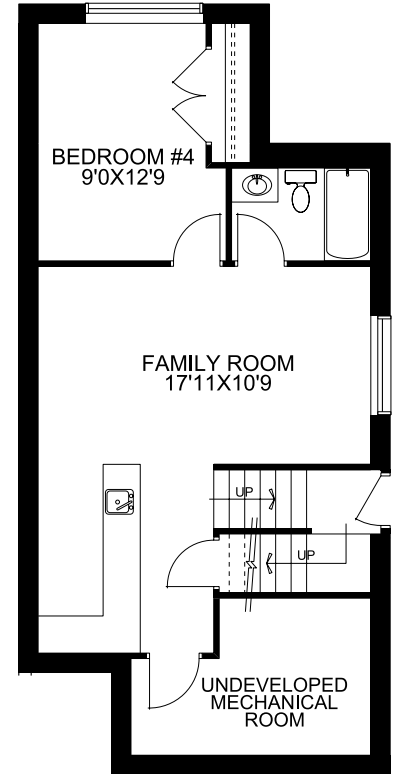

1535 SQFT
 3
 2.5

Possession: Nov 2024

Price: \$620,968.00

669 Lambeau Link: *Castlebar 2LL*

Home Features:

- Across from a park
- Side Entrance
- 3 bedroom
- 2.5 bathrooms
- Main floor office
- Luxury Vinyl Plank throughout main floor
- Quartz countertops

McKee Homes

Floorplan

Main Floor

754 SQFT

Upper Floor

781 SQFT

Optional
Basement Dev

508 SQFT