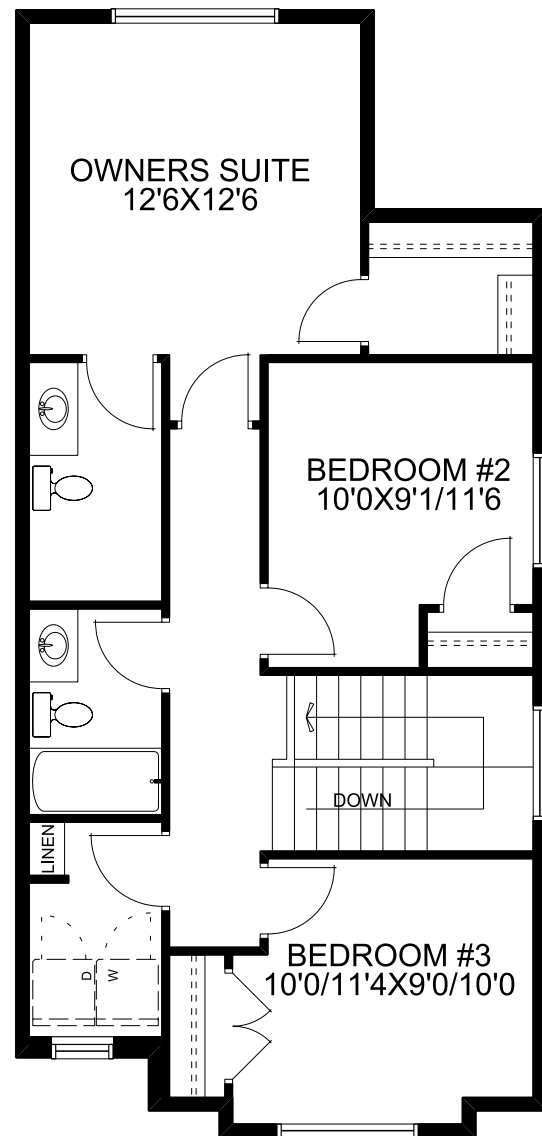

1535 SQFT 3 2.5

Possession: Immediate

Price: See Website

669 Lambeau Link : *The Castlebar*

Home Features:

- 9'0 Main floor ceiling height
- 1 1/4" Quartz countertops throughout
- Luxury Vinyl Plank in all main floor open living areas
- Please see your Area Sales Manager for a full list of included features

Sarah Gleeson
Sarah@mckeehomes.com

C 403 478-3430

605 Lambeau Link
Airdrie, AB

Floorplan

Main Floor

754 SQFT

Upper Floor

781 SQFT