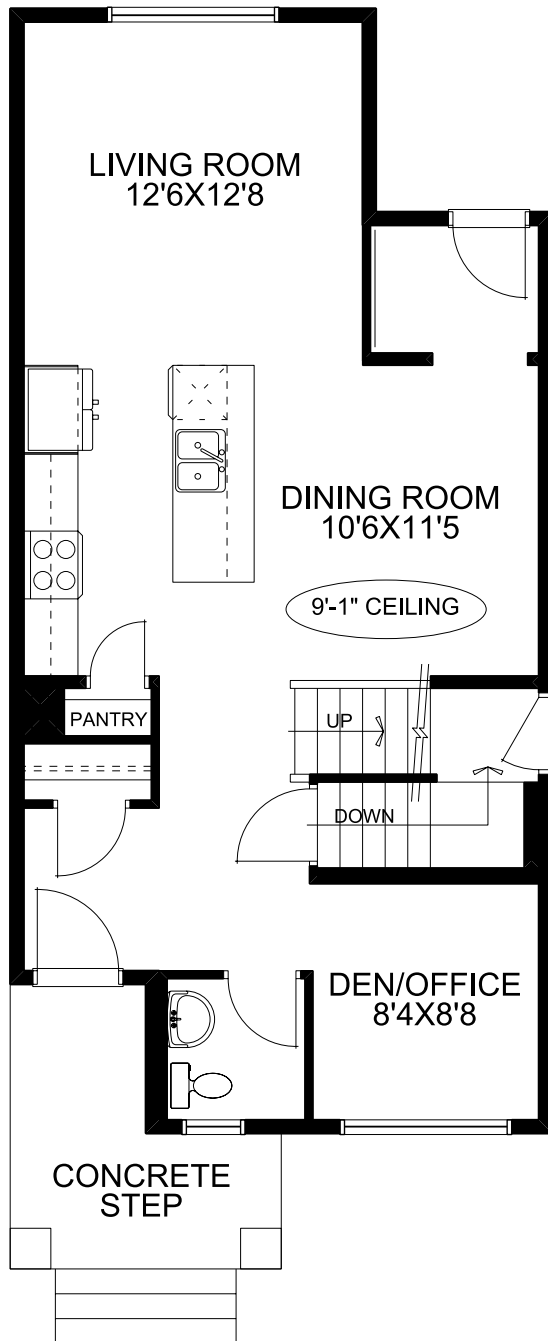

1535 SQFT 3 2.5

Possession: Immediate

Price: See Website

669 Lambeau Link : *The Castlebar*

Home Features:

- 9'0 Main floor ceiling height
- 1 1/4" Quartz countertops throughout
- Luxury Vinyl Plank in all main floor open living areas
- Please see your Area Sales Manager for a full list of included features

Sarah Gleeson
Sarah@mckeehomes.com

C 403 478-3430

605 Lambeau Link
Airdrie, AB

Floorplan

Main Floor

754 SQFT

Upper Floor

781 SQFT