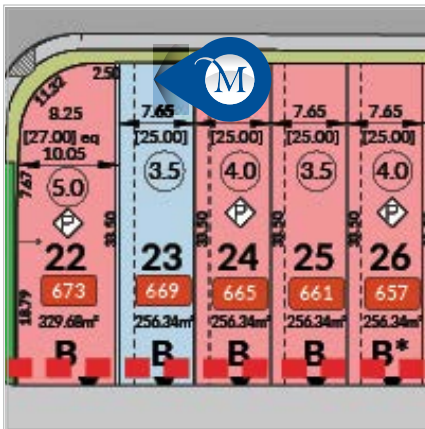

1535 SQFT 3 2.5

Possession: Immediate

Price: See Website

669 Lambeau Link : *The Castlebar*

Home Features:

- 9'0 Main floor ceiling height
- 1 1/4" Quartz countertops throughout
- Luxury Vinyl Plank in all main floor open living areas
- Please see your Area Sales Manager for a full list of included features

Sarah Gleeson
Sarah@mckeehomes.com

C 403 478-3430

605 Lambeau Link
Airdrie, AB

Floorplan

Main Floor

754 SQFT

Upper Floor

781 SQFT