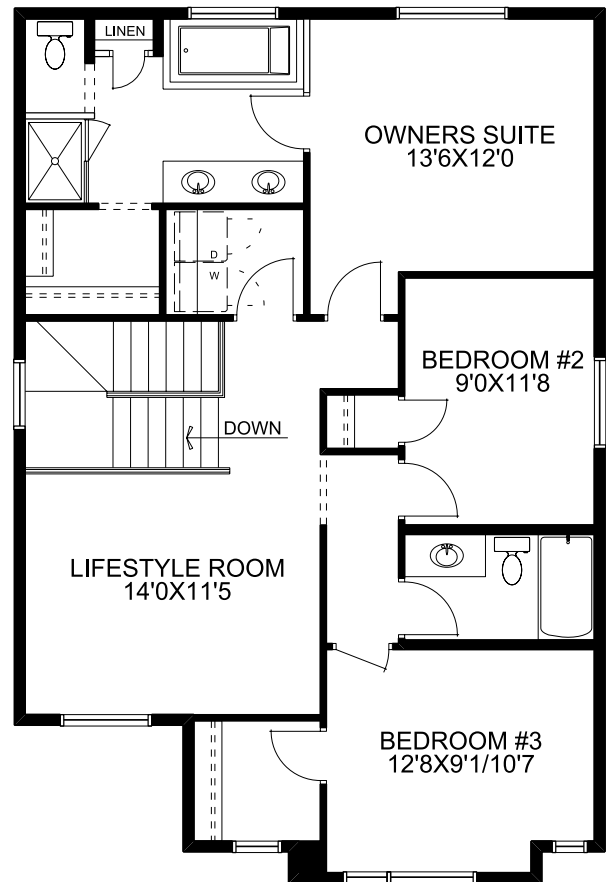

Quick Possession

1977 SQFT 3 2.5

Possession: April 2025

Price: See Website

537 Baywater Manor : *The Loughneagh V*

Home Features:

- 9'0 Main floor ceiling height
- 1 1/4" Quartz countertops throughout
- Luxury Vinyl Plank in all main floor open living areas
- Under mount vanity sinks
- Please see your Area Sales Manager for a full list of included features

Floorplan

Main Floor

887 SQFT

Upper Floor

1090 SQFT

Your Dream Home, Built Your Way.

McKEE HOMES

*Prices, specs, features, and images are subject to change and may not be indicative of included items.