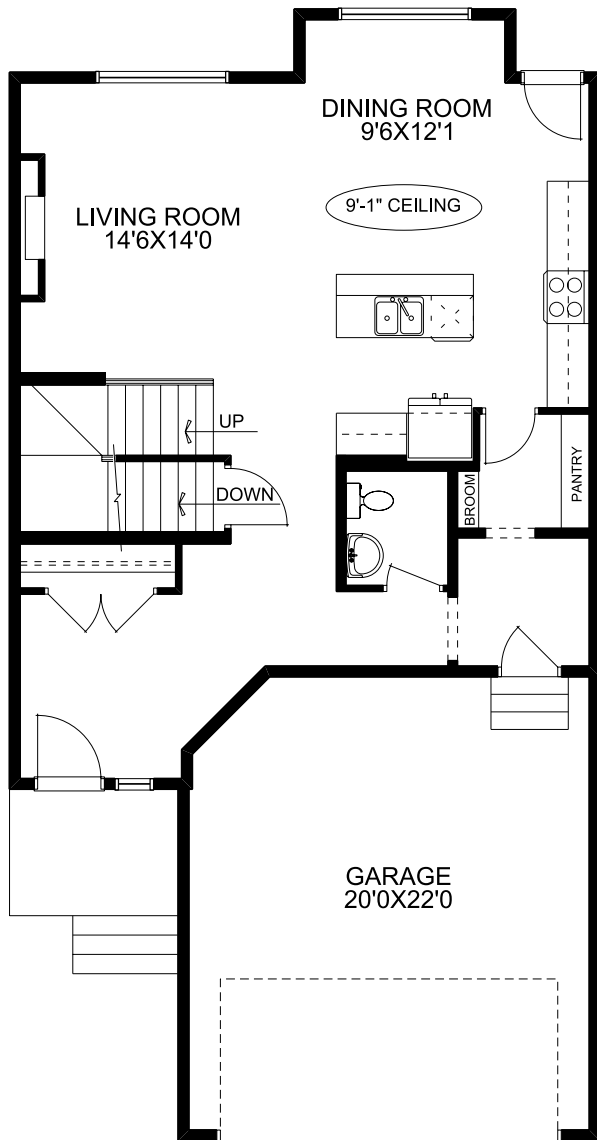

Quick Possession

1977 SQFT 3 2.5

Possession: April 2025

Price: See Website

537 Baywater Manor : *The Loughneagh V*

Home Features:

- 9'0 Main floor ceiling height
- 1 1/4" Quartz countertops throughout
- Luxury Vinyl Plank in all main floor open living areas
- Under mount vanity sinks
- Please see your Area Sales Manager for a full list of included features

Floorplan

Main Floor

887 SQFT

Upper Floor

1090 SQFT

Your Dream Home, Built Your Way.

McKEE HOMES

*Prices, specs, features, and images are subject to change and may not be indicative of included items.