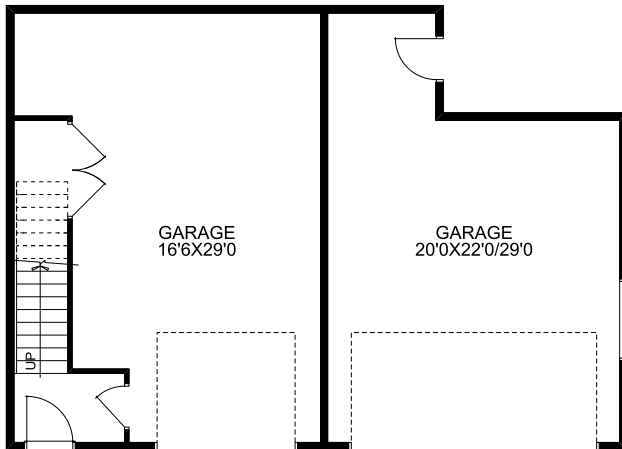

 2115 SQFT  4  3

Possession: Immediate

Price: See Website

2773 Baywater Landing : *The Roscrea*

Home Features:

- 9'0 Main floor ceiling height
- 1 1/4" Quartz countertops throughout
- Luxury Vinyl Plank in all main floor open living areas
- Developed Carriage Suite
- Please see your Area Sales Manager for a full list of included features

Lorence Bouvier

lorence.bouvier@mckeehomes.com

T 403 948-7881 C 587 439-9253

2647 & 2651 Bayside Blvd.
Airdrie, AB

Floorplan

Main Floor

1040 SQFT

Upper Floor

1075 SQFT

Carriage Suite

1091 SQFT

592 SQFT

Your Dream Home, Built Your Way.

McKEE HOMES