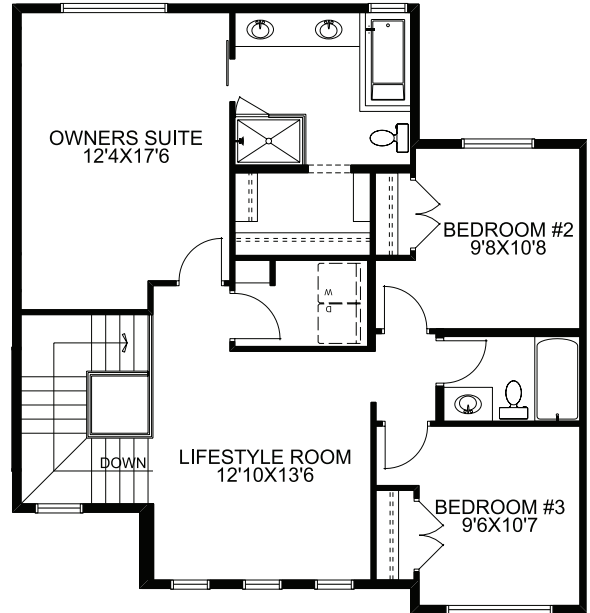

 2115 SQFT  4  3

Possession: Immediate

Price: See Website

2773 Baywater Landing : *The Roscrea*

Home Features:

- 9'0 Main floor ceiling height
- 1 1/4" Quartz countertops throughout
- Luxury Vinyl Plank in all main floor open living areas
- Developed Carriage Suite
- Please see your Area Sales Manager for a full list of included features

Lorence Bouvier

lorence.bouvier@mckeehomes.com

T 403 948-7881 C 587 439-9253

2647 & 2651 Bayside Blvd.
Airdrie, AB

Floorplan

Main Floor

1040 SQFT

Upper Floor

1075 SQFT

Carriage Suite

1091 SQFT

592 SQFT

Your Dream Home, Built Your Way.

McKEE HOMES