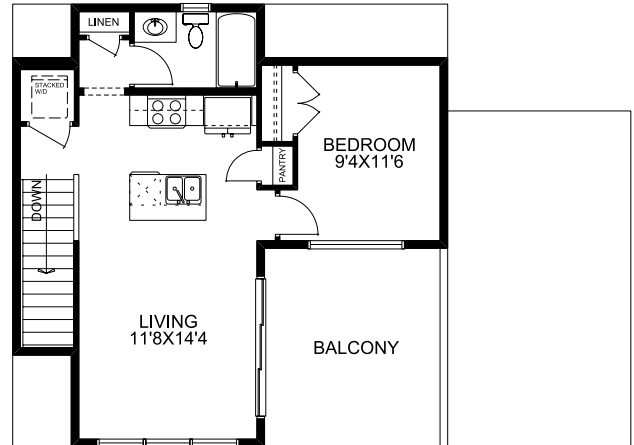

 2115 SQFT  4  3

Possession: Immediate

Price: See Website

2773 Baywater Landing : *The Roscrea*

Home Features:

- 9'0 Main floor ceiling height
- 1 1/4" Quartz countertops throughout
- Luxury Vinyl Plank in all main floor open living areas
- Developed Carriage Suite
- Please see your Area Sales Manager for a full list of included features

Lorence Bouvier

lorence.bouvier@mckeehomes.com

T 403 948-7881 C 587 439-9253

2647 & 2651 Bayside Blvd.
Airdrie, AB

Floorplan

Main Floor

1040 SQFT

Upper Floor

1075 SQFT

Carriage Suite

1091 SQFT

592 SQFT

Your Dream Home, Built Your Way.

McKEE HOMES