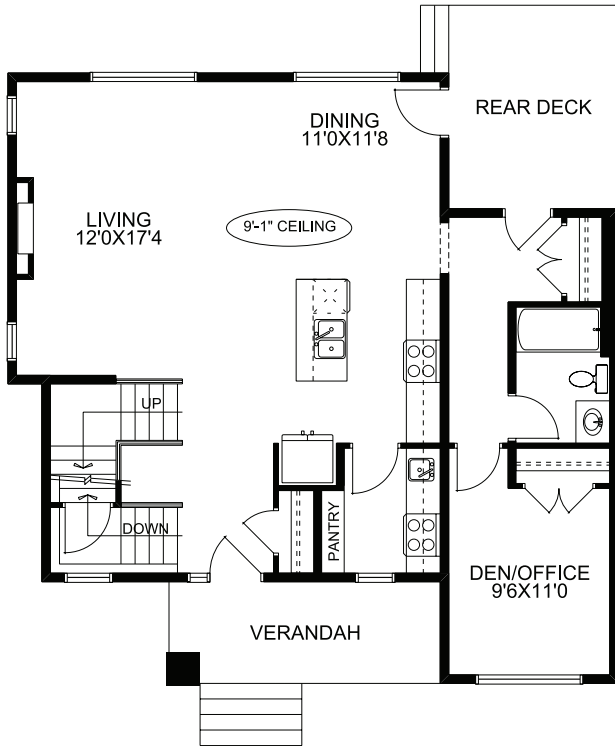

 2115 SQFT  4  3

Possession: Immediate

Price: See Website

2773 Baywater Landing : *The Roscrea*

Home Features:

- 9'0 Main floor ceiling height
- 1 1/4" Quartz countertops throughout
- Luxury Vinyl Plank in all main floor open living areas
- Developed Carriage Suite
- Please see your Area Sales Manager for a full list of included features

Lorence Bouvier

lorence.bouvier@mckeehomes.com

T 403 948-7881 C 587 439-9253

2647 & 2651 Bayside Blvd.
Airdrie, AB

Floorplan

Main Floor

1040 SQFT

Upper Floor

1075 SQFT

Carriage Suite

1091 SQFT

592 SQFT

Your Dream Home, Built Your Way.

McKEE HOMES