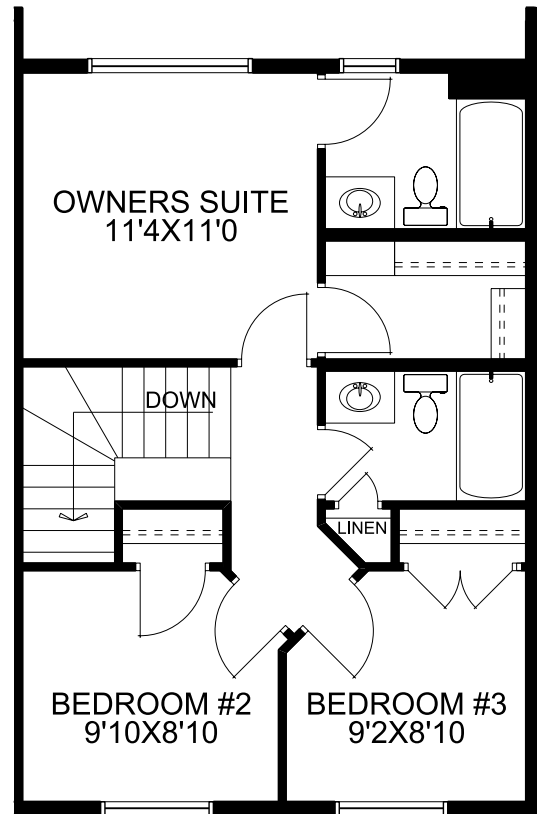

1170
 SQFT
 
3

2.5

Possession: Feb 2024

Price: See Website

2149 Bayview Drive : The Old Castle

Home Features:

- 9'0 Main floor ceiling height
- 1 1/4" Quartz countertops throughout
- Luxury Vinyl Plank in all main floor open living areas
- Please see your Area Sales Manager for a full list of included features

Karen Jackshaw

karen.jackshaw@mckeehomes.com

T 403 948-7881 C 403 358-9132

1018 & 1022 Bayview Cres.
Airdrie, AB

Floorplan

Main Floor

590 SQFT

Upper Floor

580 SQFT

Your Dream Home, Built Your Way.

*Prices, specs, features, and images are subject to change and may not be indicative of included items.

403-948-6595
mckeehomes.com