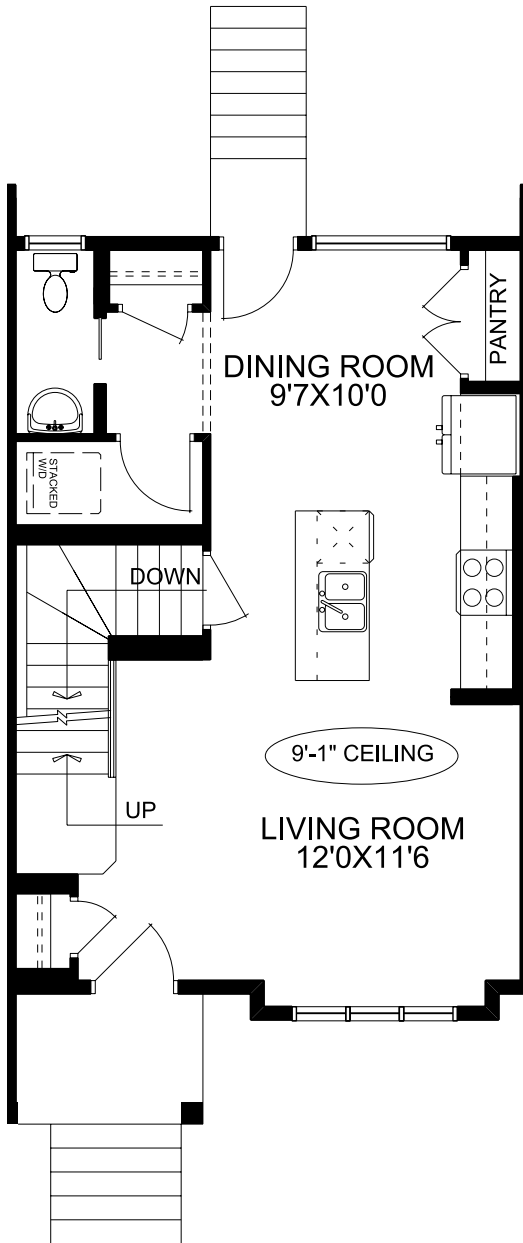

1170
 SQFT
 
3

2.5

Possession: Feb 2024

Price: See Website

2149 Bayview Drive : The Old Castle

Home Features:

- 9'0 Main floor ceiling height
- 1 1/4" Quartz countertops throughout
- Luxury Vinyl Plank in all main floor open living areas
- Please see your Area Sales Manager for a full list of included features

Karen Jackshaw

karen.jackshaw@mckeehomes.com

T 403 948-7881 C 403 358-9132

1018 & 1022 Bayview Cres.
Airdrie, AB

Floorplan

Main Floor

590 SQFT

Upper Floor

580 SQFT

Your Dream Home, Built Your Way.

*Prices, specs, features, and images are subject to change and may not be indicative of included items.

403-948-6595
mckeehomes.com