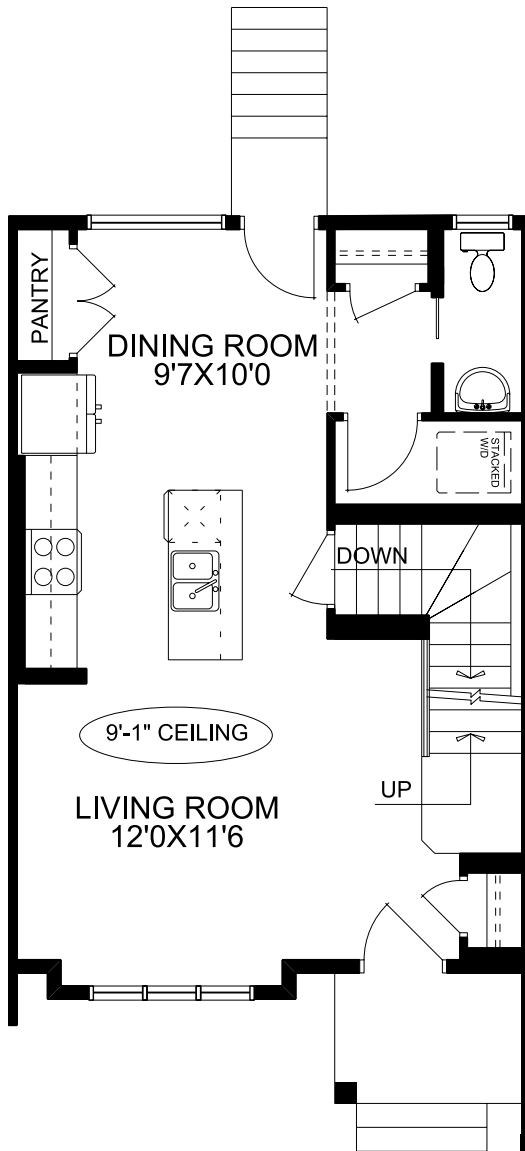

### Home Features:

- 9'0 Main floor ceiling height
- 1 1/4" Quartz countertops throughout
- Luxury Vinyl Plank in all main floor open living areas
- Please see your Area Sales Manager for a full list of included features

**Karen Jackshaw**

karen.jackshaw@mckeehomes.com

T 403 948-7881 C 403 358-9132

1018 & 1022 Bayview Cres.  
Airdrie, AB

**McKEE HOMES**

**Honesty** in Every Detail, **Quality** in Every Corner,  
**Integrity** in Every Home.

# Floorplan

Main Floor

590 SQFT

Upper Floor

580 SQFT

Your Dream Home, Built Your Way.

\*Prices, specs, features, and images are subject to change and may not be indicative of included items.

403-948-6595  
mckeehomes.com