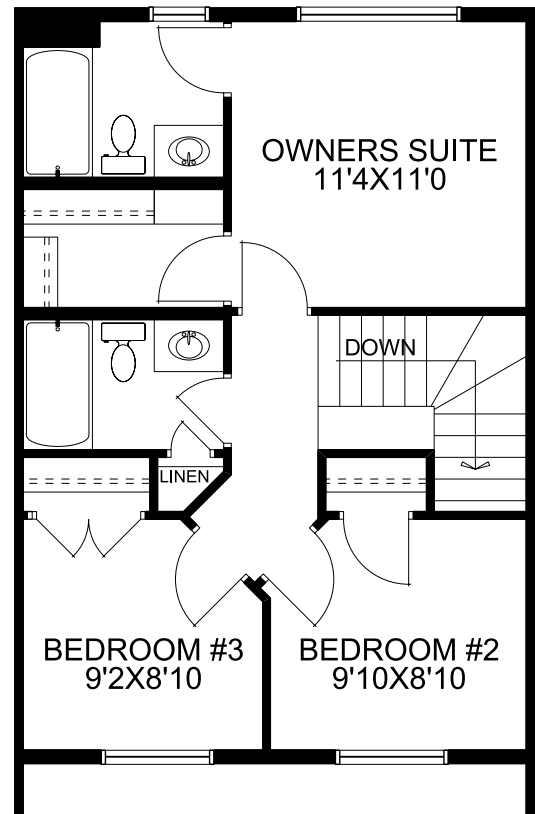

### Home Features:

- 9'0 Main floor ceiling height
- 1 1/4" Quartz countertops throughout
- Luxury Vinyl Plank in all main floor open living areas
- Please see your Area Sales Manager for a full list of included features

# Floorplan

Main Floor

590 SQFT

Upper Floor

580 SQFT

Your Dream Home, Built Your Way.

\*Prices, specs, features, and images are subject to change and may not be indicative of included items.

403-948-6595  
mckeehomes.com