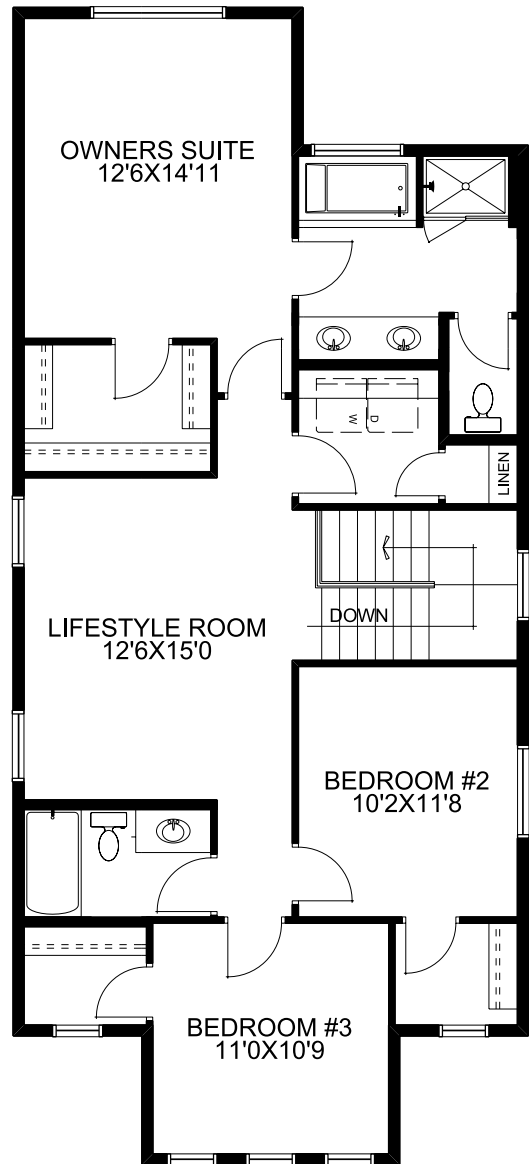

Quick Possession

2146 SQFT 4 3

Possession: Dec 2024

Price: See Website

1058 Bayview Cres : *The Capecastle N*

Home Features:

- 9'0 Main floor ceiling height
- 1 1/4" Quartz countertops throughout
- Luxury Vinyl Plank in all main floor open living areas
- Under mount vanity sinks
- Please see your Area Sales Manager for a full list of included features

Karen Jackshaw

karen.jackshaw@mckeehomes.com

T 403 948-7881 C 403 358-9132

1018 & 1022 Bayview Cres.
Airdrie, AB

McKee Homes

Honesty in Every Detail, **Quality** in Every Corner,
Integrity in Every Home.

Floorplan

Main Floor

991 SQFT

Upper Floor

1155 SQFT

Your Dream Home, Built Your Way.

*Prices, specs, features, and images are subject to change and may not be indicative of included items.

403-948-6595
mckeehomes.com