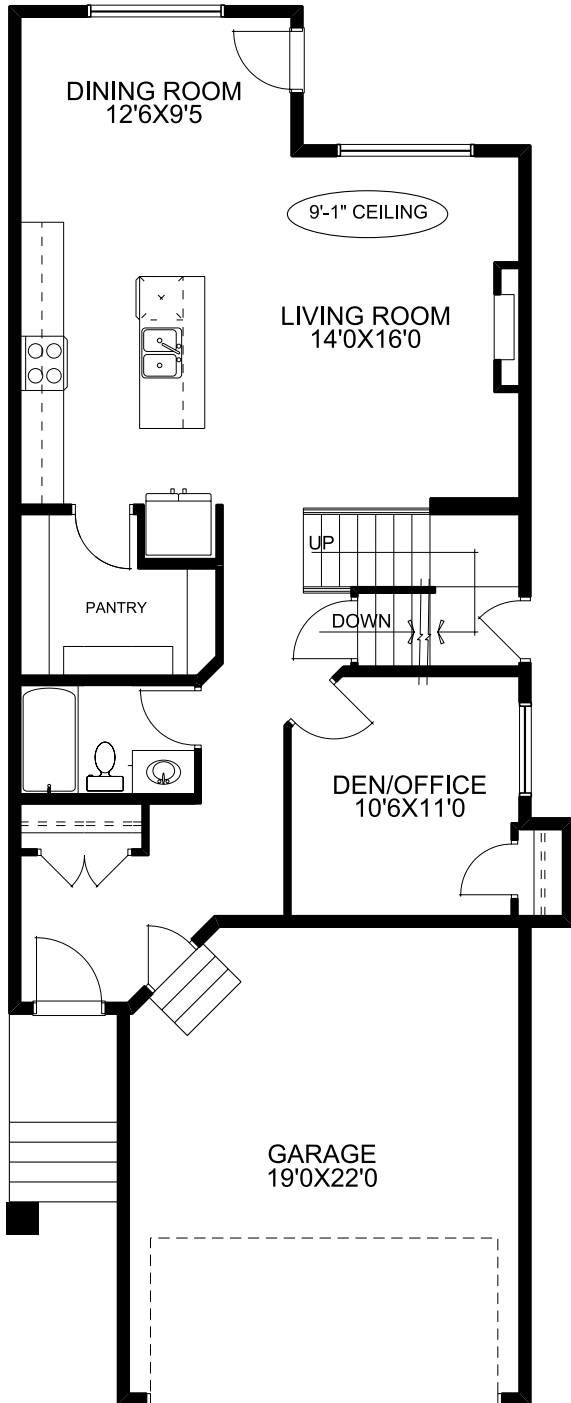

Quick Possession

2146 SQFT 4 3

Possession: Dec 2024

Price: See Website

1058 Bayview Cres : *The Capecastle N*

Home Features:

- 9'0 Main floor ceiling height
- 1 1/4" Quartz countertops throughout
- Luxury Vinyl Plank in all main floor open living areas
- Under mount vanity sinks
- Please see your Area Sales Manager for a full list of included features

Karen Jackshaw

karen.jackshaw@mckeehomes.com

T 403 948-7881 C 403 358-9132

1018 & 1022 Bayview Cres.
Airdrie, AB

McKee Homes

Honesty in Every Detail, **Quality** in Every Corner,
Integrity in Every Home.

Floorplan

Main Floor

991 SQFT

Upper Floor

1155 SQFT

Your Dream Home, Built Your Way.

*Prices, specs, features, and images are subject to change and may not be indicative of included items.

403-948-6595
mckeehomes.com