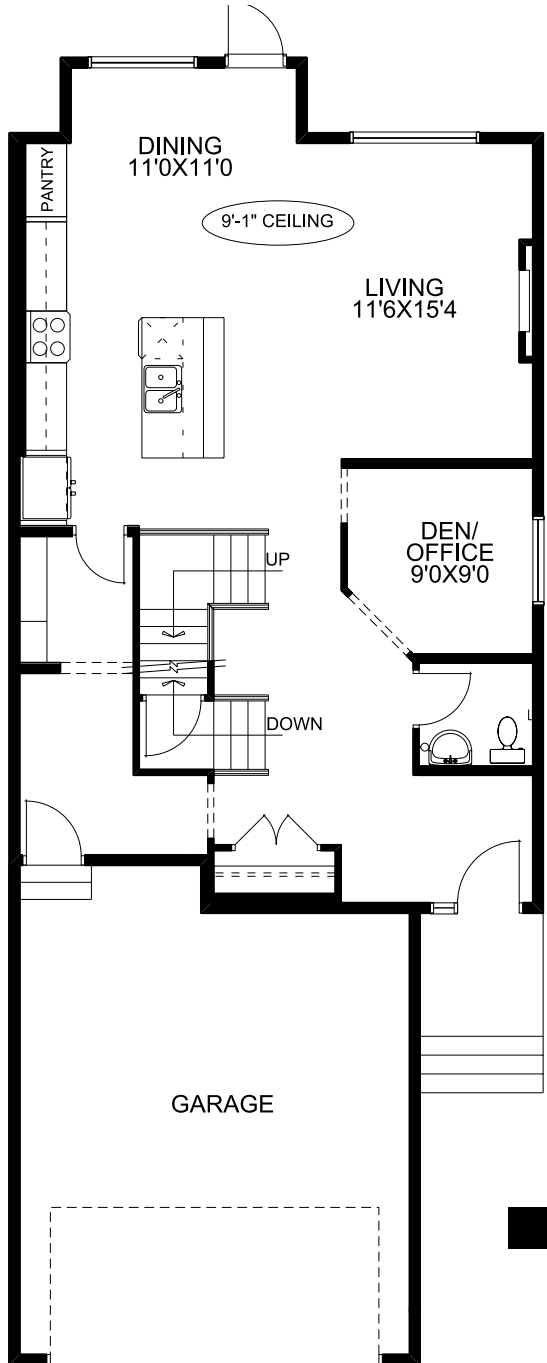

### Home Features:

- 9'0 Main floor ceiling height
- 1 1/4" Quartz countertops throughout
- Luxury Vinyl Plank in all main floor open living areas
- Under mount vanity sinks
- Please see your Area Sales Manager for a full list of included features

# Floorplan

## Main Floor

1010 SQFT