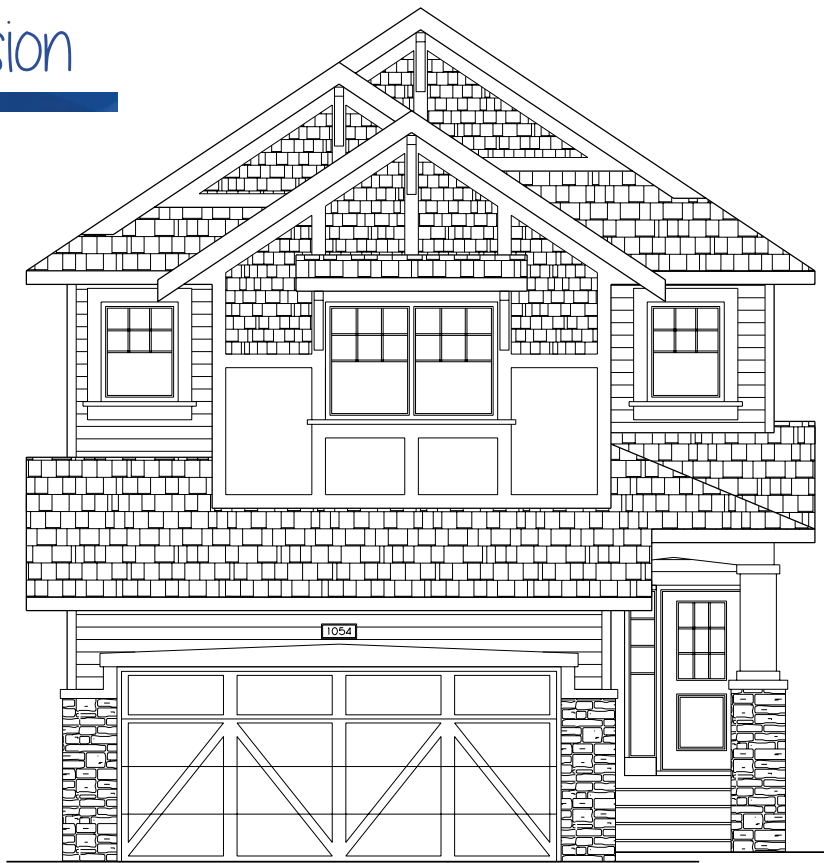

# Quick Possession

2354 SQFT 3 2.5

Possession: Dec 2024

Price: See Website

## 1054 Bayview Cres : *The Capecastle N*