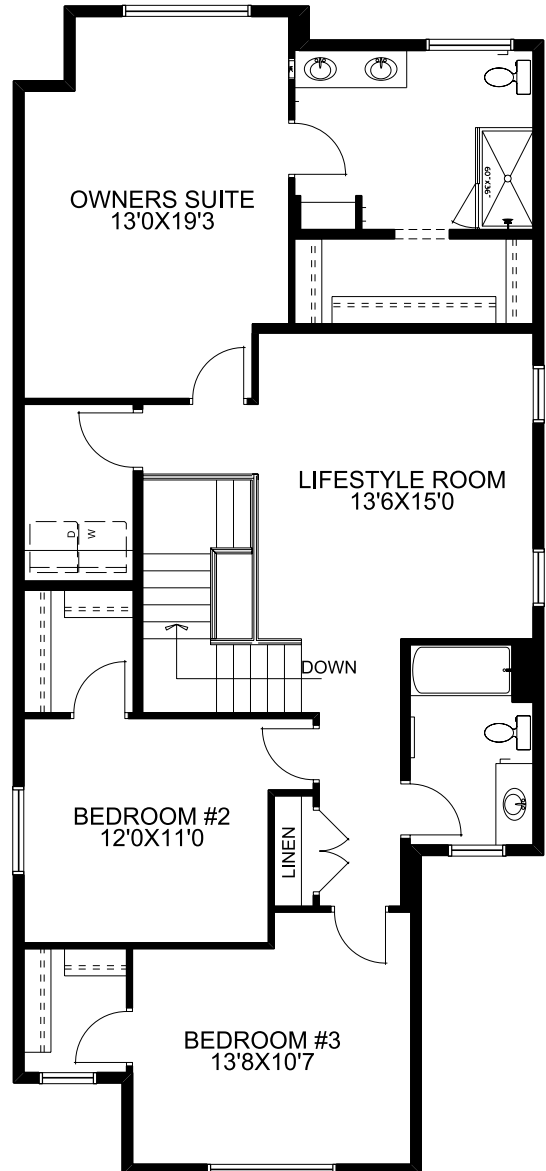

Upper Floor

1344 SQFT

Your Dream Home, Built Your Way.

McKEE HOMES

*Prices, specs, features, and images are subject to change and may not be indicative of included items.

403-948-6595
mckeehomes.com