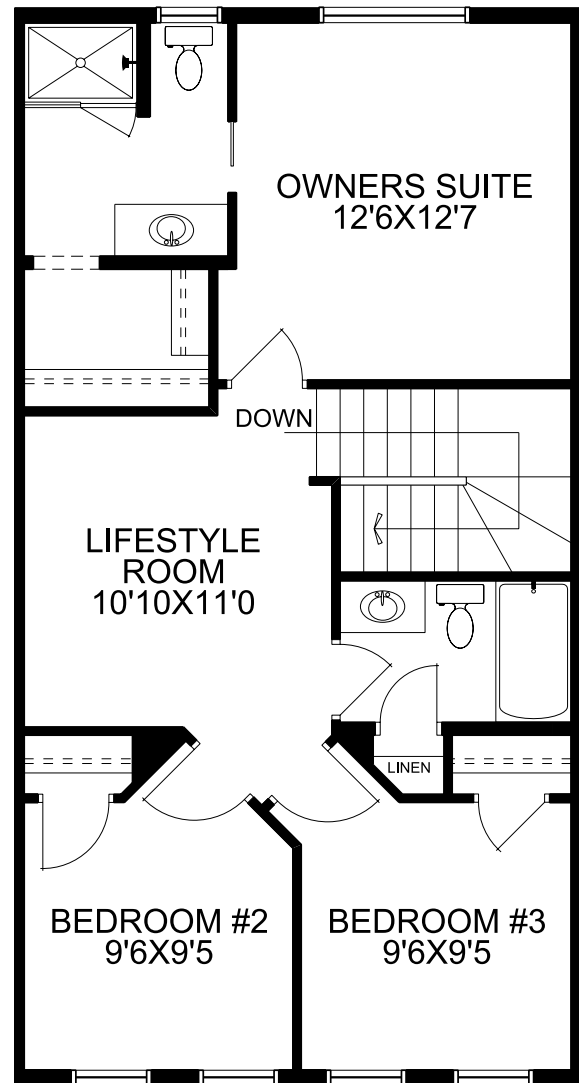

Quick Possession

1444 SQFT 3 2.5

Possession: Aug 2025

Price: See Website

156 Lawson Lane : The Coleraine

Home Features:

- 9'0 Main floor ceiling height
- 1 1/4" Quartz countertops throughout
- Luxury Vinyl Plank in all main floor open living areas
- Please see your Area Sales Manager for a full list of included features

Mark Sherlock
mark.sherlock@mckeehomes.com

C 825-797-0932

605 Lambeau Link
Airdrie, AB

Floorplan

Main Floor

684 SQFT

Upper Floor

760 SQFT