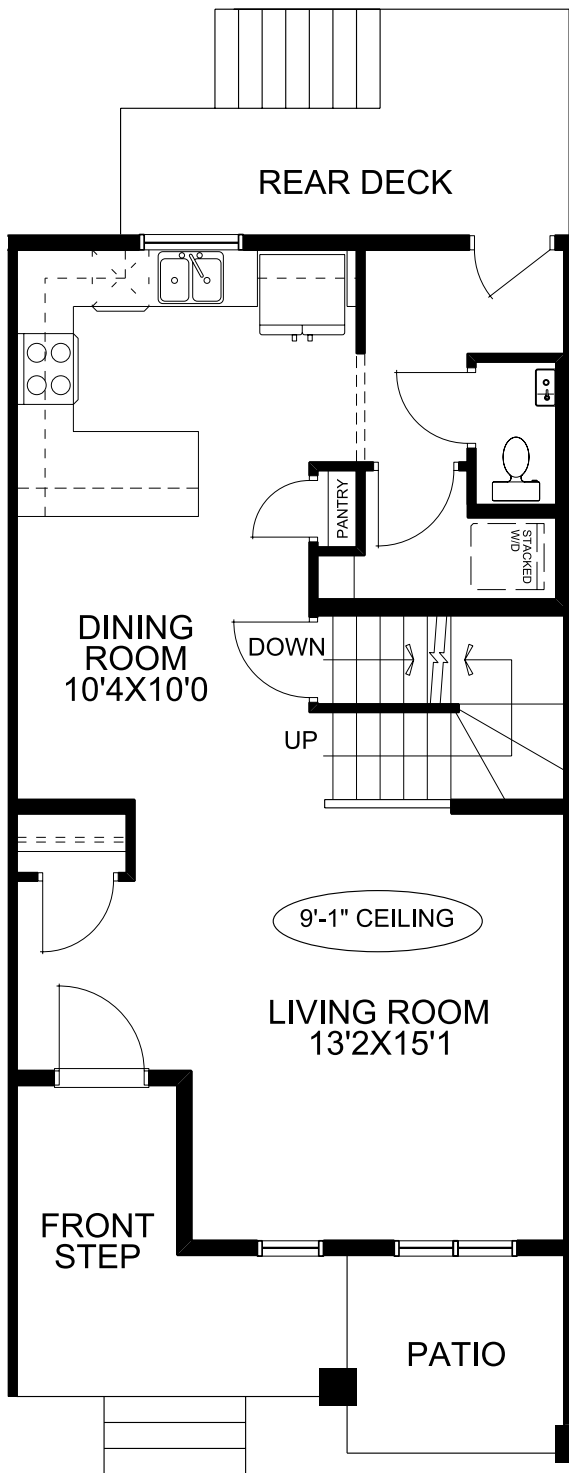

Quick Possession

1444 SQFT 3 2.5

Possession: Aug 2025

Price: See Website

156 Lawson Lane : The Coleraine

Home Features:

- 9'0 Main floor ceiling height
- 1 1/4" Quartz countertops throughout
- Luxury Vinyl Plank in all main floor open living areas
- Please see your Area Sales Manager for a full list of included features

Mark Sherlock
mark.sherlock@mckeehomes.com

C 825-797-0932

605 Lambeau Link
Airdrie, AB

Floorplan

Main Floor

684 SQFT

Upper Floor

760 SQFT