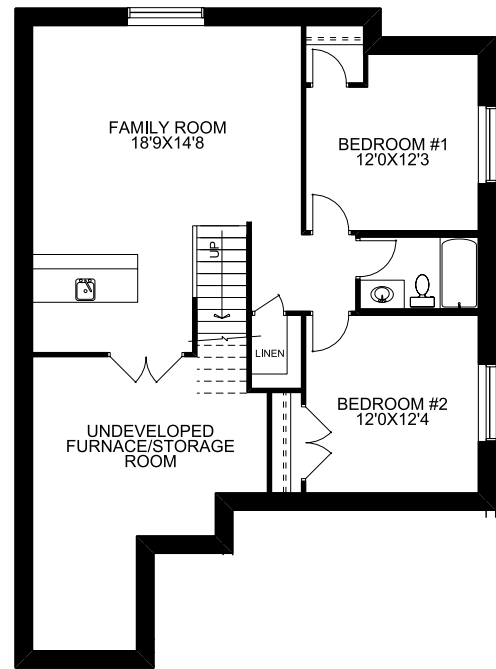

1279 SQFT 2 2

Possession: Jan 2024

Price: \$563,622.00

804 Mandalay Link: *Portaferry*

Home Features:

- 130 SF rear deck included with black aluminum pickets
- Alluravision electric fireplace in main floor living room with full surround
- Triple glazed windows on the main floor
- Blanco under mount kitchen sink with a matte black faucet
- Charcoal 2 1/4" cabinets
- Oyster shell 1 1/4" countertops throughout
- Upgraded ensuite with dual vanity and walk in shower

McKEE HOMES

403-948-6595
mckeehomes.com

*Prices, specs, features, and images are subject to change and may not be indicative of included items.

Floorplan

Main Floor

1279 SQFT

Optional Basement Dev

869 SQFT