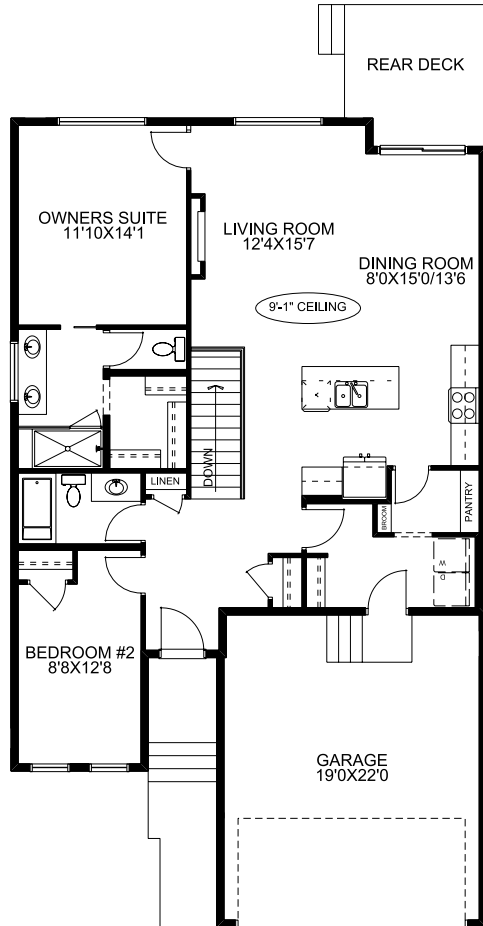

1279 SQFT 2 2

Possession: Jan 2024

Price: \$563,622.00

804 Mandalay Link: *Portaferry*

Home Features:

- 130 SF rear deck included with black aluminum pickets
- Alluravision electric fireplace in main floor living room with full surround
- Triple glazed windows on the main floor
- Blanco under mount kitchen sink with a matte black faucet
- Charcoal 2 1/4" cabinets
- Oyster shell 1 1/4" countertops throughout
- Upgraded ensuite with dual vanity and walk in shower

McKEE HOMES

403-948-6595
mckeehomes.com

*Prices, specs, features, and images are subject to change and may not be indicative of included items.

Floorplan

Main Floor

1279 SQFT

Optional Basement Dev

869 SQFT