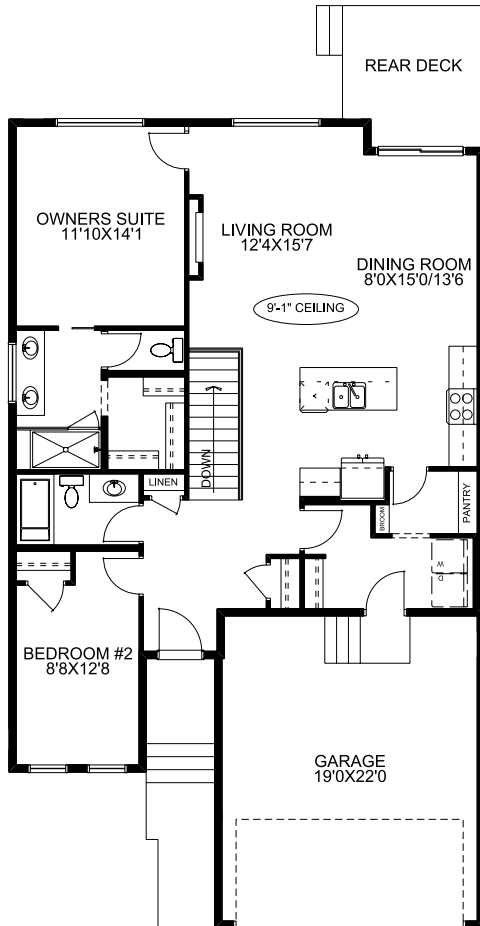

1279 SQFT
 2
 2

Possession: Jan 2024

Price: See Website

804 Mandalay Link: *Portaferry*

Home Features:

- 130 SF rear deck included with black aluminum pickets
- Alluravision electric fireplace in main floor living room with full surround
- Triple glazed windows on the main floor
- Blanco under mount kitchen sink with a matte black faucet
- Charcoal 2 1/4" cabinets
- Oyster shell 1 1/4" countertops throughout
- Upgraded ensuite with dual vanity and walk in shower

McKEE HOMES

Floorplan

Main Floor

1279 SQFT

Optional Basement Dev

869 SQFT

BuiltGreen

THE ALBERTA
NEW HOME
WARRANTY
PROGRAM