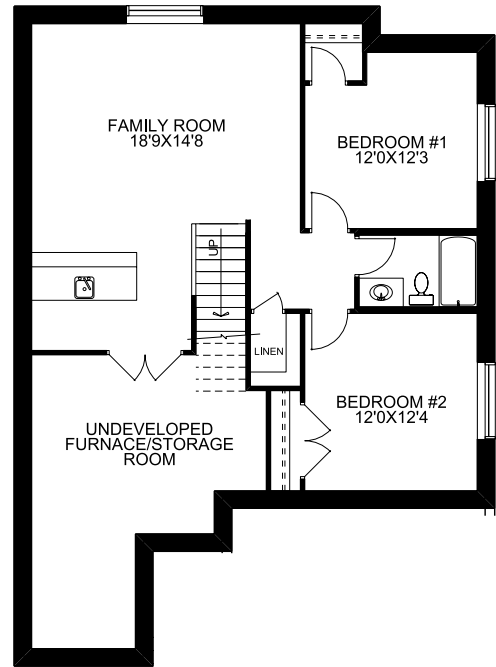

1279 SQFT
 2
 2

Possession: Jan 2024

Price: See Website

804 Mandalay Link: *Portaferry*

Home Features:

- 130 SF rear deck included with black aluminum pickets
- Alluravision electric fireplace in main floor living room with full surround
- Triple glazed windows on the main floor
- Blanco under mount kitchen sink with a matte black faucet
- Charcoal 2 1/4" cabinets
- Oyster shell 1 1/4" countertops throughout
- Upgraded ensuite with dual vanity and walk in shower

McKEE HOMES

Floorplan

Main Floor

1279 SQFT

Optional Basement Dev

869 SQFT

BuiltGreen

THE ALBERTA
NEW HOME
WARRANTY
PROGRAM