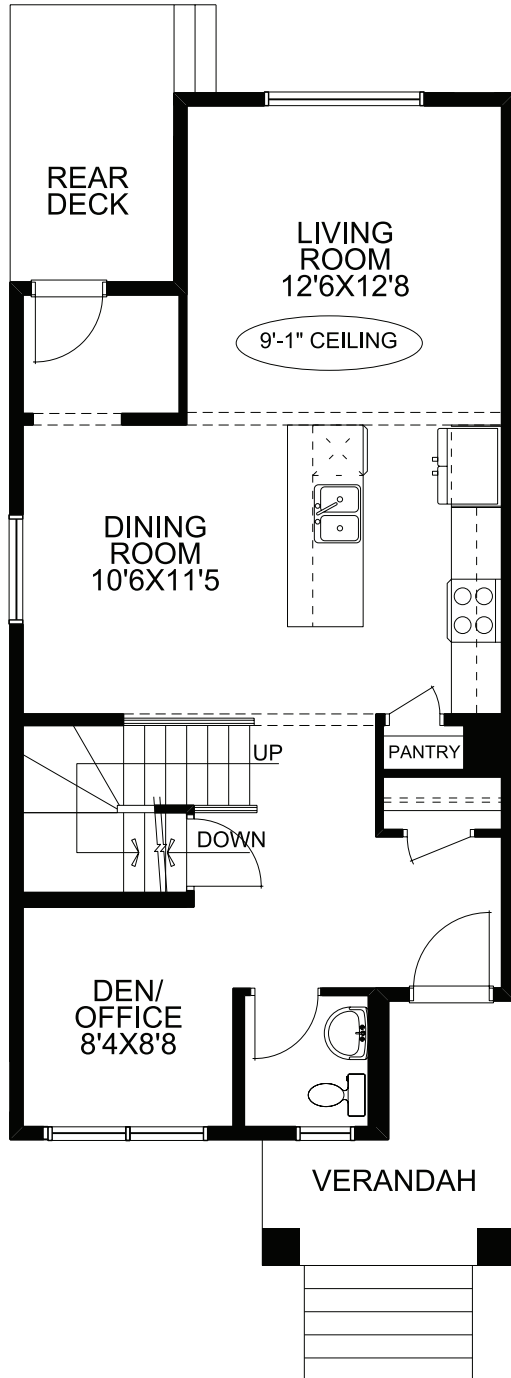

Quick Possession

 1596 SQFT  3  2.5

Possession: Immediate

Price: See Website

255 Vista Road : *The Castlebar*

Home Features:

- 9'0 Main floor ceiling height
- 1 1/4" Quartz countertops throughout
- Luxury Vinyl Plank in all main floor open living areas
- Please see your Area Sales Manager for a full list of included features

Leo Doiron

Leo@mckeehomes.com

T 403 941-1115 C 403 804-5010

210 Vista Rd.
Crossfield, AB

MCKEE HOMES

Honesty in Every Detail, **Quality** in Every Corner,
Integrity in Every Home.

Floorplan

Main Floor

754 SQFT

Upper Floor

842 SQFT

Your Dream Home, Built Your Way.

McKEE HOMES

*Prices, specs, features, and images are subject to change and may not be indicative of included items.

403-948-6595
mckeehomes.com