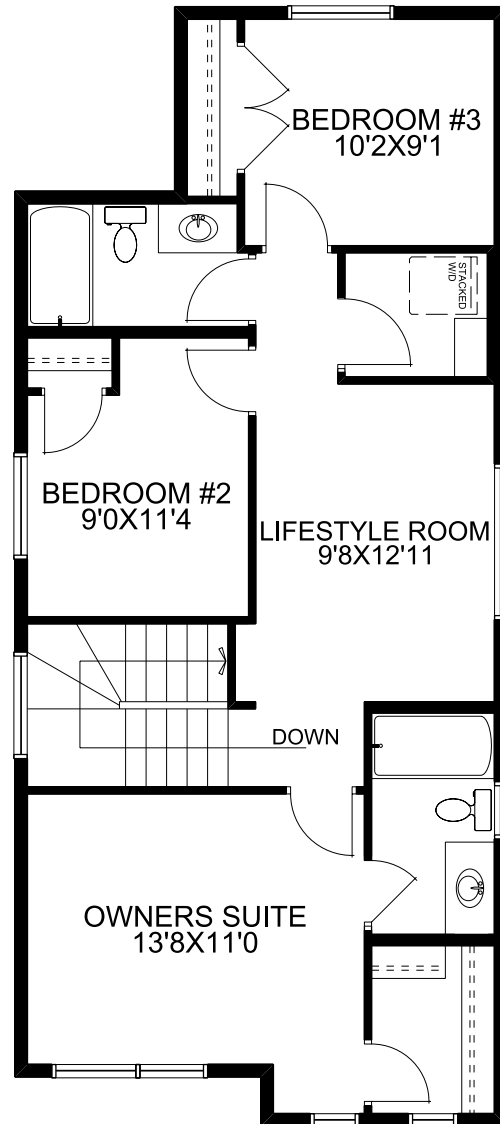

Quick Possession

 1596 SQFT  3  2.5

Possession: Immediate

Price: See Website

255 Vista Road : *The Castlebar*

Home Features:

- 9'0 Main floor ceiling height
- 1 1/4" Quartz countertops throughout
- Luxury Vinyl Plank in all main floor open living areas
- Please see your Area Sales Manager for a full list of included features

Leo Doiron

Leo@mckeehomes.com

T 403 941-1115 C 403 804-5010

210 Vista Rd.
Crossfield, AB

MCKEE HOMES

Honesty in Every Detail, **Quality** in Every Corner,
Integrity in Every Home.

Floorplan

Main Floor

754 SQFT

Upper Floor

842 SQFT

Your Dream Home, Built Your Way.

McKEE HOMES

*Prices, specs, features, and images are subject to change and may not be indicative of included items.

403-948-6595
mckeehomes.com