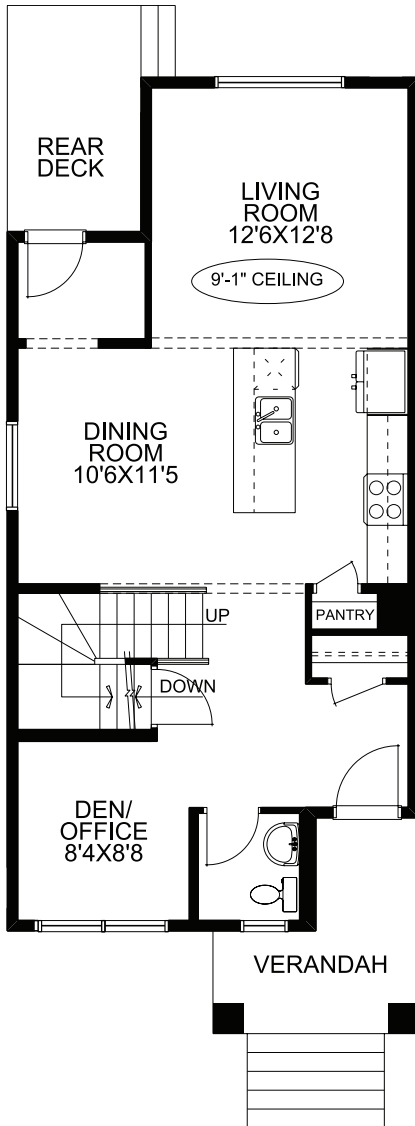

# 255 Vista Road: *Castlebar with Loft*

## Home Features:

- 9'0 ceiling height on the main floor
- 72 SF rear deck included
- Triple glazed windows on upper & main floor
- Blanco horizon under mounted kitchen sink
- TFL Tafisa white slab cabinets
- Polaire 1 1/4" quartz countertops throughout
- 12 oaks vinyl plank flooring throughout main floor, laundry room, main bathroom, and ensuite

# Floorplan

## Main Floor

754 SQFT