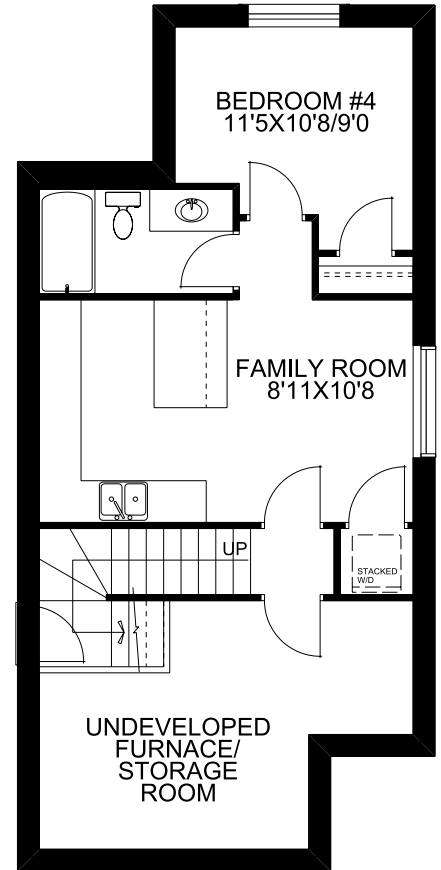

Optional Basement Dev

430 SQFT

BuiltGreen

THE ALBERTA
NEW HOME
WARRANTY
PROGRAM

210 Vista Road.
Crossfield, AB

Showhome Hours:
Monday - Thursday 2PM - 8PM
Friday - Closed
Saturday - Sunday Noon - 5PM

McKEE HOMES

Airdrie's Family Builder for **36** Years

Leo Doiron
Leo@mckeehomes.com

T 403 941-1115 C 403 804-5010