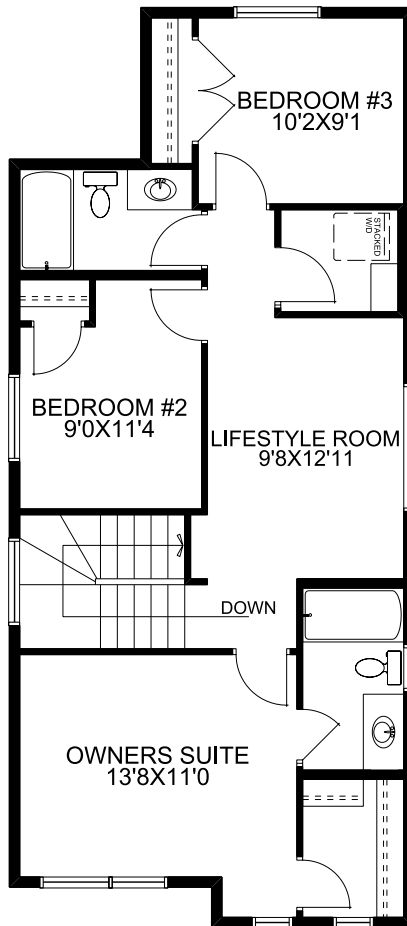

## Home Features:

- 9'0 ceiling height on the main floor
- 72 SF rear deck included
- Triple glazed windows on upper & main floor
- Blanco horizon under mounted kitchen sink
- TFL Tafisa white slab cabinets
- Polaire 1 1/4" quartz countertops throughout
- 12 oaks vinyl plank flooring throughout main floor, laundry room, main bathroom, and ensuite

# Floorplan

## Main Floor

754 SQFT

## Upper Floor

842 SQFT