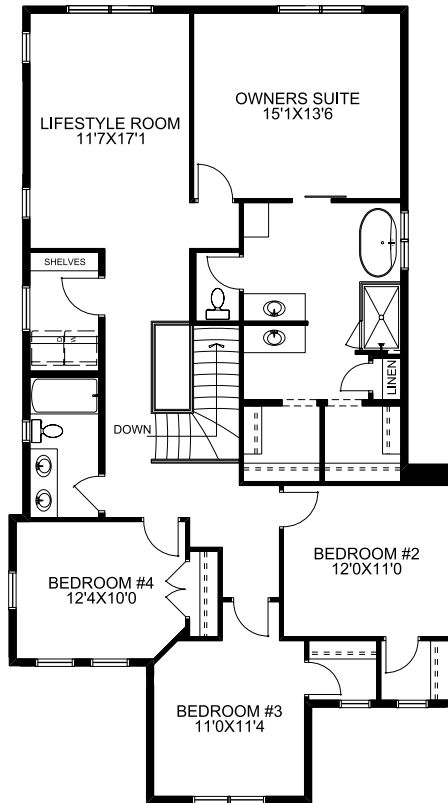

2673 SQFT
 4
 3

Possession: Apr 2024

Price: See Website

255 Cooper's Cove: *Castlerock LS Revised**

Home Features:

- 10'0 ceiling heights on the main floor
- Tasman Bonaparte gas fireplace with a finished surround in the main floor living room
- Blanco Horizon undermount kitchen sink
- Matte black trimmed shower in owners ensuite
- Hardwood in the front entry, kitchen, butlers pantry, dining room, and living room
- Light grey shaker cabinets in kitchen and pantry

McKEE HOMES

403-948-6595
mckeehomes.com

*Prices, specs, features, and images are subject to change and may not be indicative of included items.

Floorplan

Main Floor

1115 SQFT

Upper Floor

1558 SQFT

Optional
Basement Dev

799 SQFT

604 Reynolds Cres
Airdrie, AB

Showhome Hours:
Monday - Thursday 2PM - 8PM
Friday - Closed
Saturday - Sunday Noon - 5PM

MCKEE HOMES

Airdrie's Family Builder for **36** Years

Mark Younis