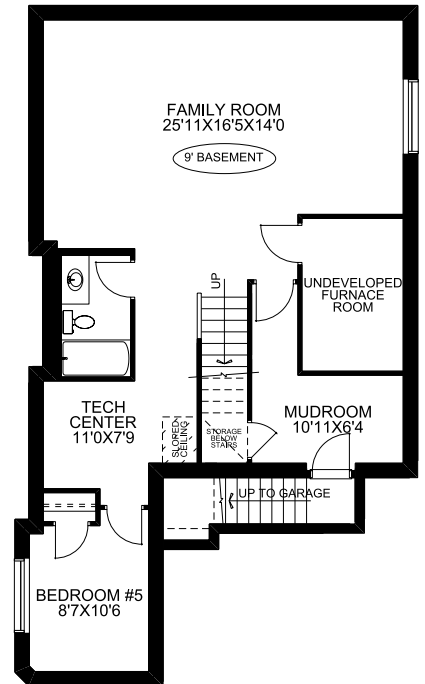

2673 SQFT
 4
 3

Possession: Apr 2024

Price: See Website

255 Cooper's Cove: *Castlerock LS Revised**

Home Features:

- 10'0 ceiling heights on the main floor
- Tasman Bonaparte gas fireplace with a finished surround in the main floor living room
- Blanco Horizon undermount kitchen sink
- Matte black trimmed shower in owners ensuite
- Hardwood in the front entry, kitchen, butlers pantry, dining room, and living room
- Light grey shaker cabinets in kitchen and pantry

McKEE HOMES

403-948-6595
mckeehomes.com

*Prices, specs, features, and images are subject to change and may not be indicative of included items.

Floorplan

Main Floor

1115 SQFT

Upper Floor

1558 SQFT

Optional
Basement Dev

799 SQFT

604 Reynolds Cres
Airdrie, AB

Showhome Hours:
Monday - Thursday 2PM - 8PM
Friday - Closed
Saturday - Sunday Noon - 5PM

MCKEE HOMES

Airdrie's Family Builder for **36** Years

Mark Younis