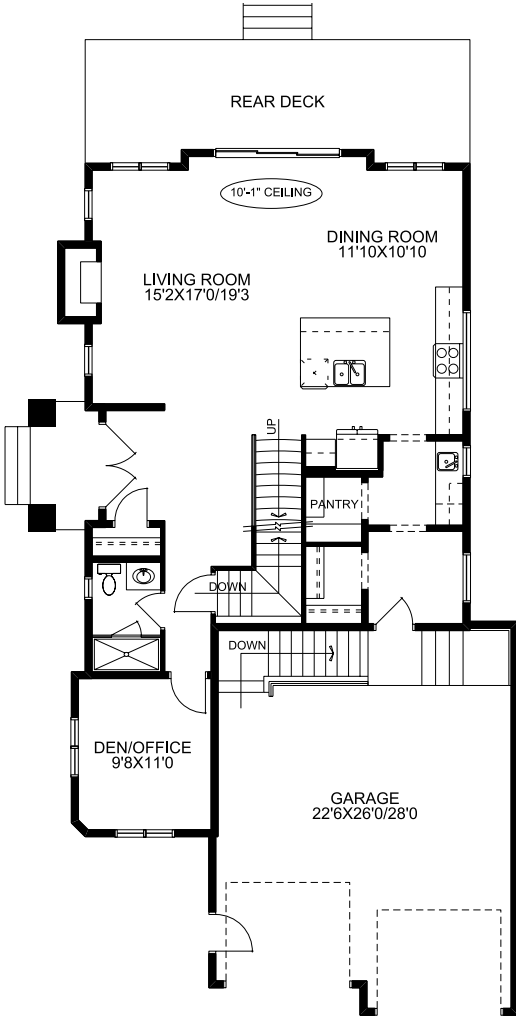

2673 SQFT
 4
 3

Possession: Apr 2024

Price: See Website

255 Cooper's Cove: *Castlerock LS Revised**

Home Features:

- 10'0 ceiling heights on the main floor
- Tasman Bonaparte gas fireplace with a finished surround in the main floor living room
- Blanco Horizon undermount kitchen sink
- Matte black trimmed shower in owners ensuite
- Hardwood in the front entry, kitchen, butlers pantry, dining room, and living room
- Light grey shaker cabinets in kitchen and pantry

McKEE HOMES

403-948-6595
mckeehomes.com

*Prices, specs, features, and images are subject to change and may not be indicative of included items.

Floorplan

Main Floor

1115 SQFT

Upper Floor

1558 SQFT

Optional
Basement Dev

799 SQFT

604 Reynolds Cres
Airdrie, AB

Showhome Hours:
Monday - Thursday 2PM - 8PM
Friday - Closed
Saturday - Sunday Noon - 5PM

MCKEE HOMES

Airdrie's Family Builder for **36** Years

Mark Younis