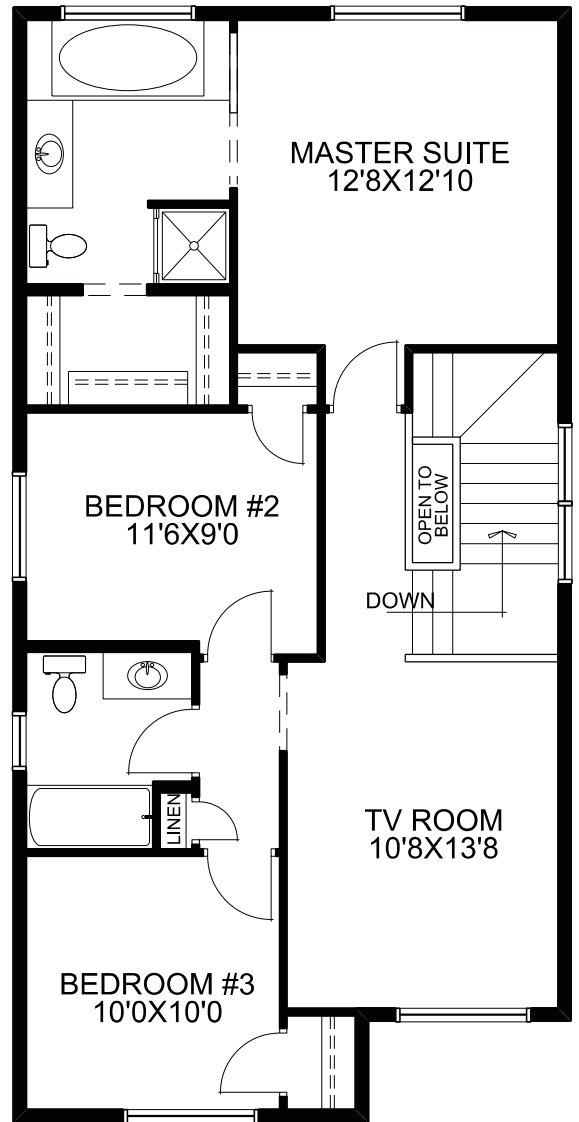

MAIN FLOOR PLAN

UPPER FLOOR PLAN

SQUARE FOOTAGES	
MAIN FLOOR -	936 SQ.FT.
UPPER FLOOR -	862 SQ.FT.
TOTAL -	1798 SQ.FT.

McKEE HOMES

THE KNOCKREE

ALPINE ELEVATION

COLONIAL ELEVATION

CRAFTSMAN ELEVATION

ENGLISH COTTAGE ELEVATION

PRAIRIE ELEVATION

TUDOR ELEVATION

THE KNOCKREE