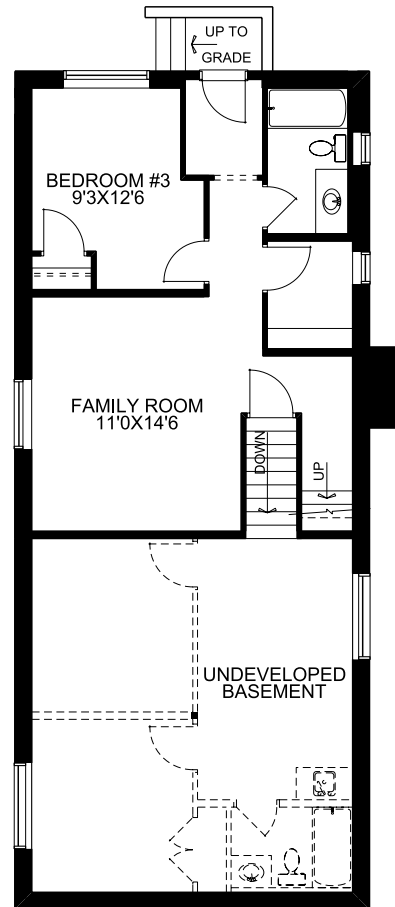

1144 SQFT
 3
 3

Possession: Oct 2023

Price: See Website

821 Reynolds Manor: *Dunluce*

Home Features:

- Owners suite with dual vanity & stand in shower
- Electric Alluravision fire-place with a raised surround
- Triple glazed main and upper floor windows
- Matte black trimmed owners suite shower doors
- Cloud white cabinets throughout
- Bright white 1 1/4" quartz countertop
- Vinyl plank throughout main floor

McKEE HOMES

403-948-6595
mckeehomes.com

*Prices, specs, features, and images are subject to change and may not be indicative of included items.

Floorplan

Main Floor

1144 SQFT

Third Level

573 SQFT