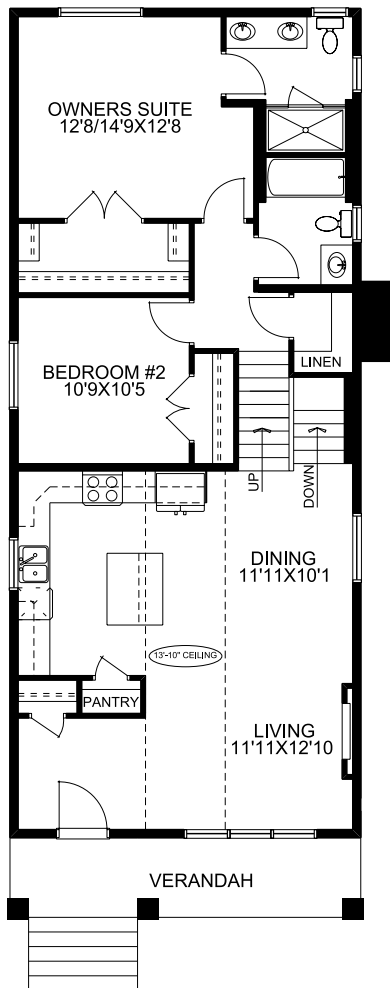

1144 SQFT
 3
 3

Possession: Oct 2023

Price: See Website

821 Reynolds Manor: *Dunluce*

Home Features:

- Owners suite with dual vanity & stand in shower
- Electric Alluravision fire-place with a raised surround
- Triple glazed main and upper floor windows
- Matte black trimmed owners suite shower doors
- Cloud white cabinets throughout
- Bright white 1 1/4" quartz countertop
- Vinyl plank throughout main floor

McKEE HOMES

403-948-6595
mckeehomes.com

*Prices, specs, features, and images are subject to change and may not be indicative of included items.

Floorplan

Main Floor

1144 SQFT

Third Level

573 SQFT